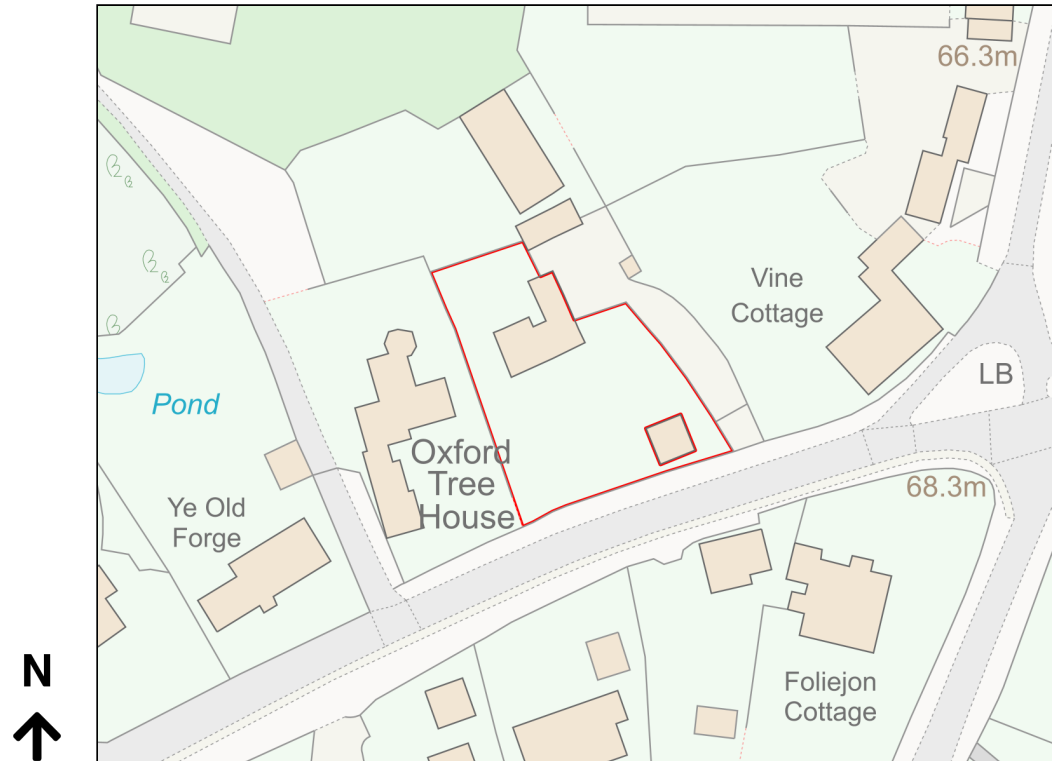

Location Plan

Site Address: Oxford Cottage Farm, Winkfield Lane, Winkfield, Windsor, SL4 4QS

Date Produced: 19-Jan-2024

Scale: 1:1250 @A4

Planning Portal Reference: PP-12739248v1