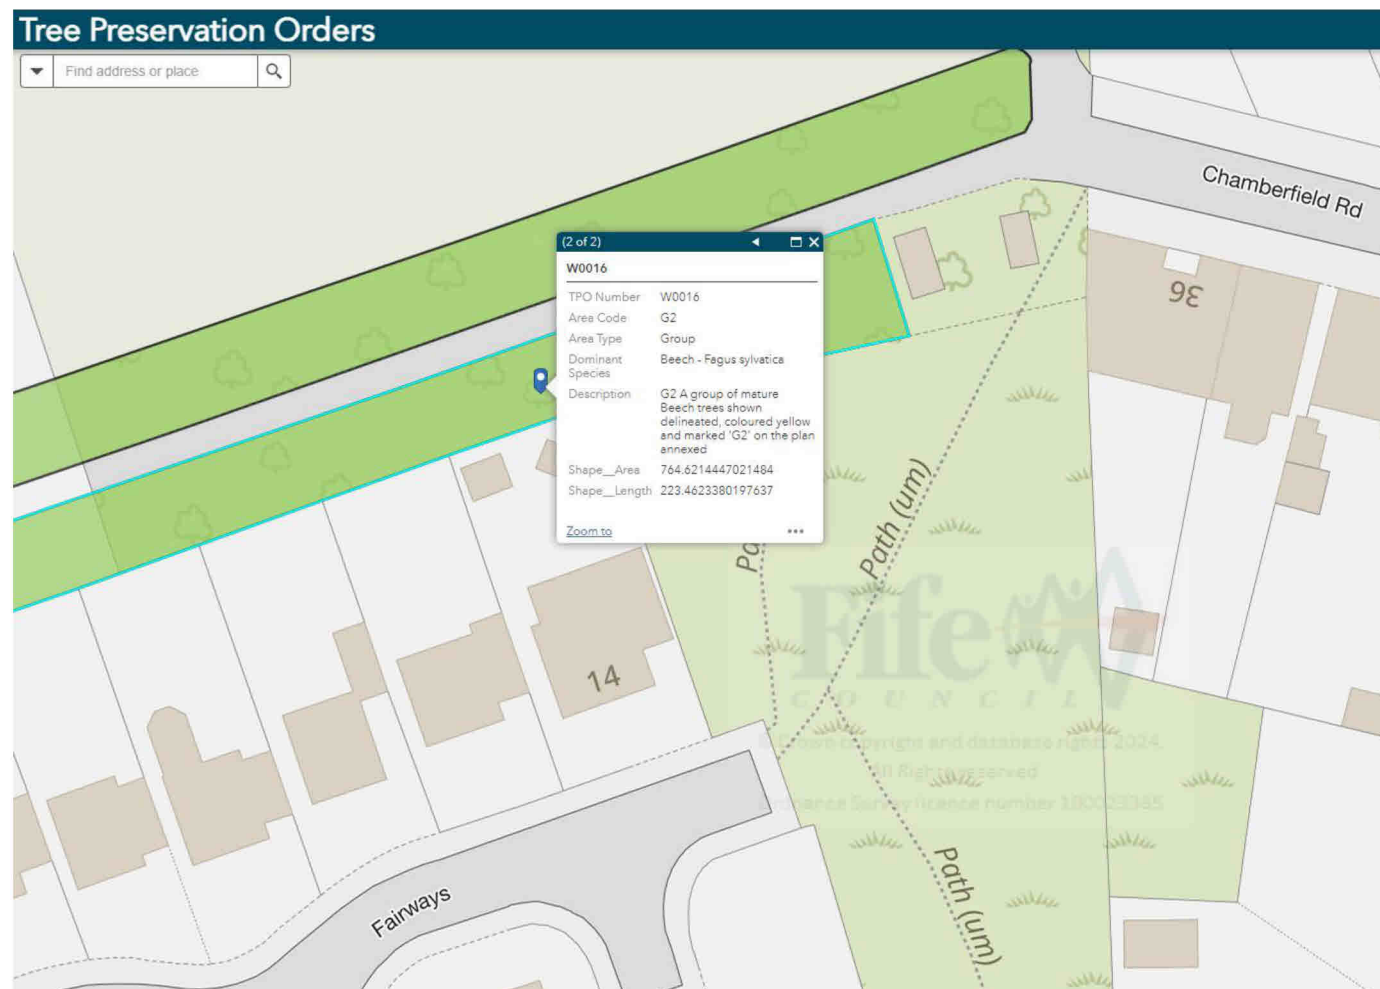

EMERGENCY WORK TO PROTECTED TREE

Edward Launhardt, 14 Fairways, Dunfermline, KY12 0DU

Fife Council - Emergency Tree Work

Fife Council, Fife House, North Street, Glenrothes, KY7 5LT.

development.central@fife.gov.uk