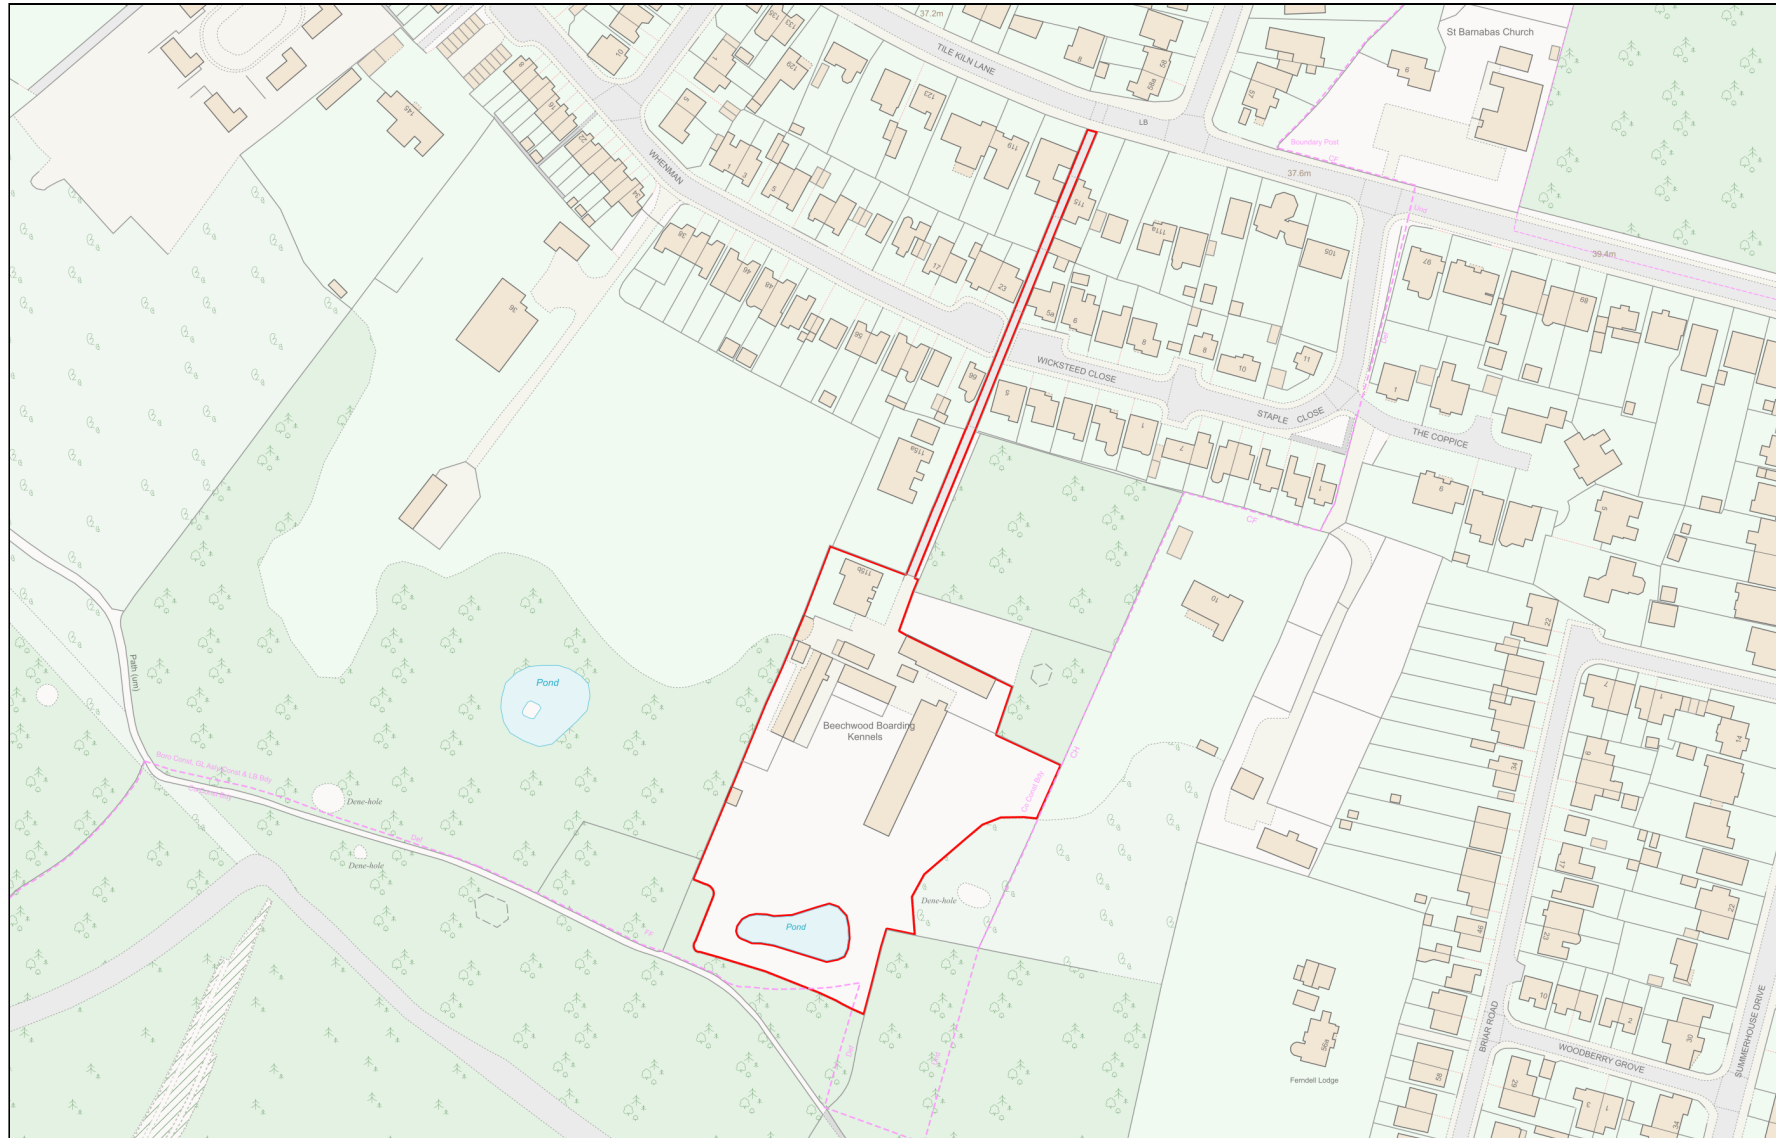

Location Plan

Site Address: 115b, Tile Kiln Lane, Bexley, DA5 2BD

Date Produced: 22-Jan-2024

Scale: 1:2500 @A4

Planning Portal Reference: PP-12577874v1