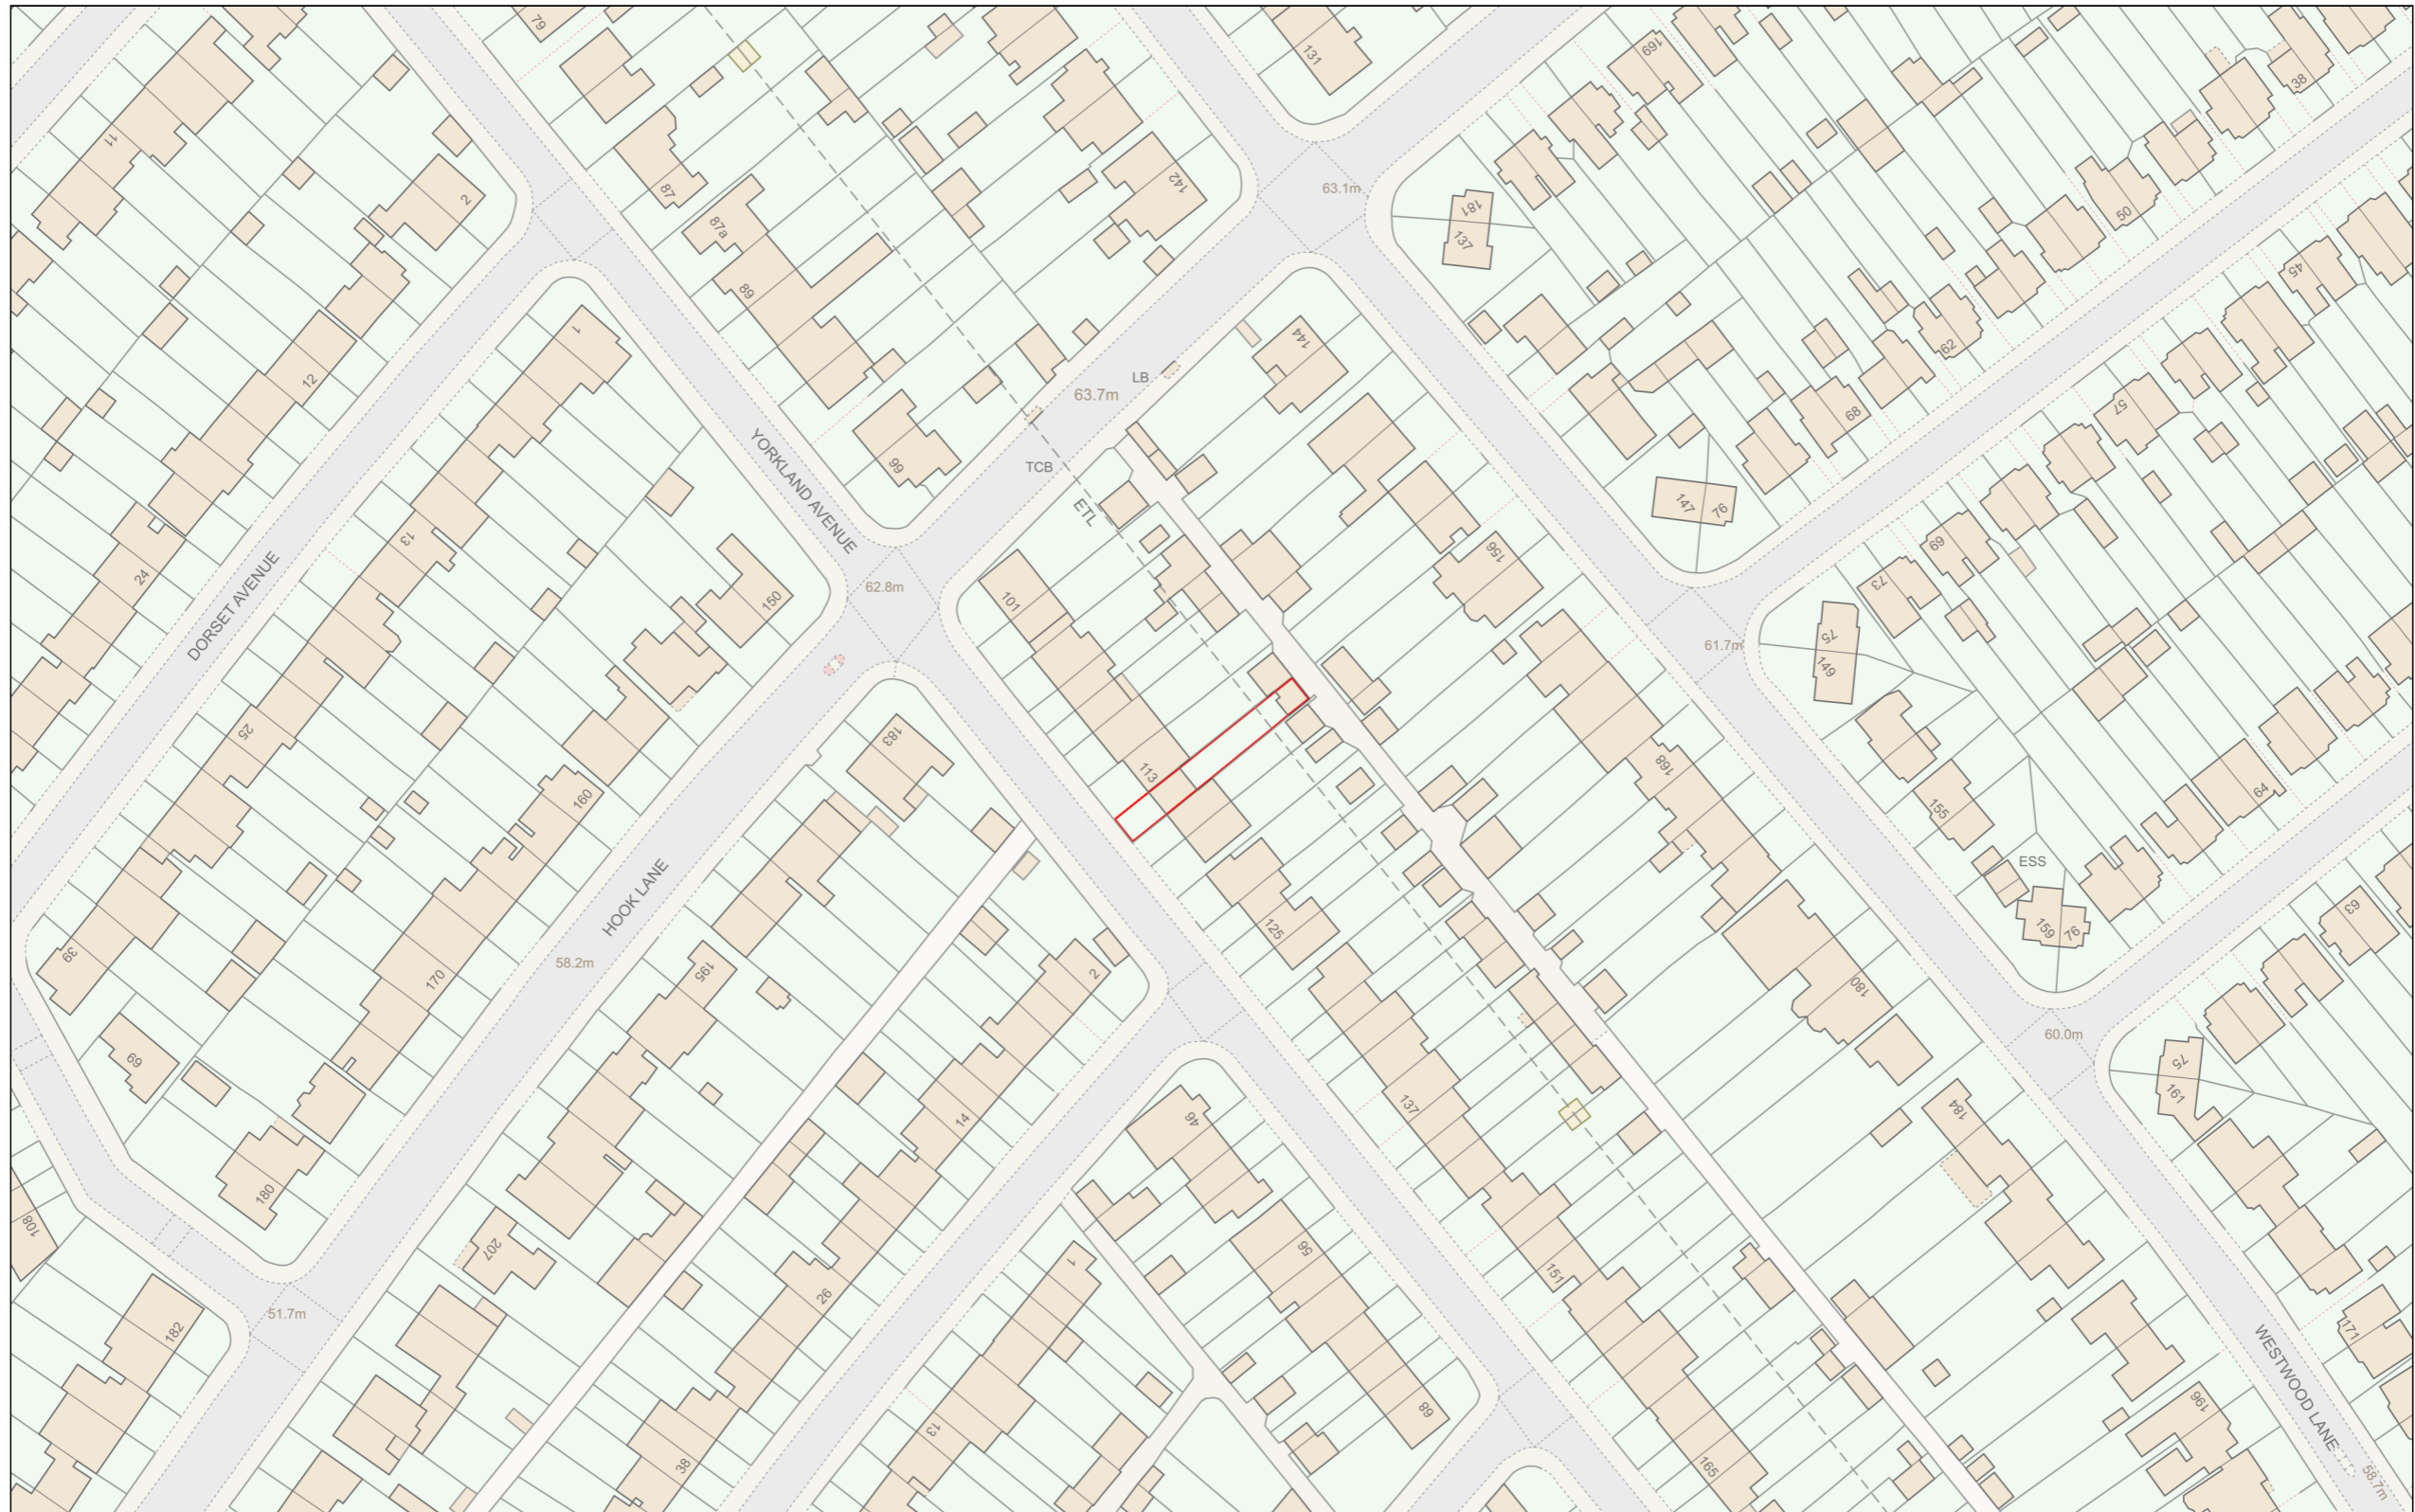

Location Plan

Site Address: 115, Yorkland Avenue, Welling, DA16 2LQ

Date Produced: 14-Feb-2024

Scale: 1:1250 @A3

Planning Portal Reference: **PP-12806076v1**