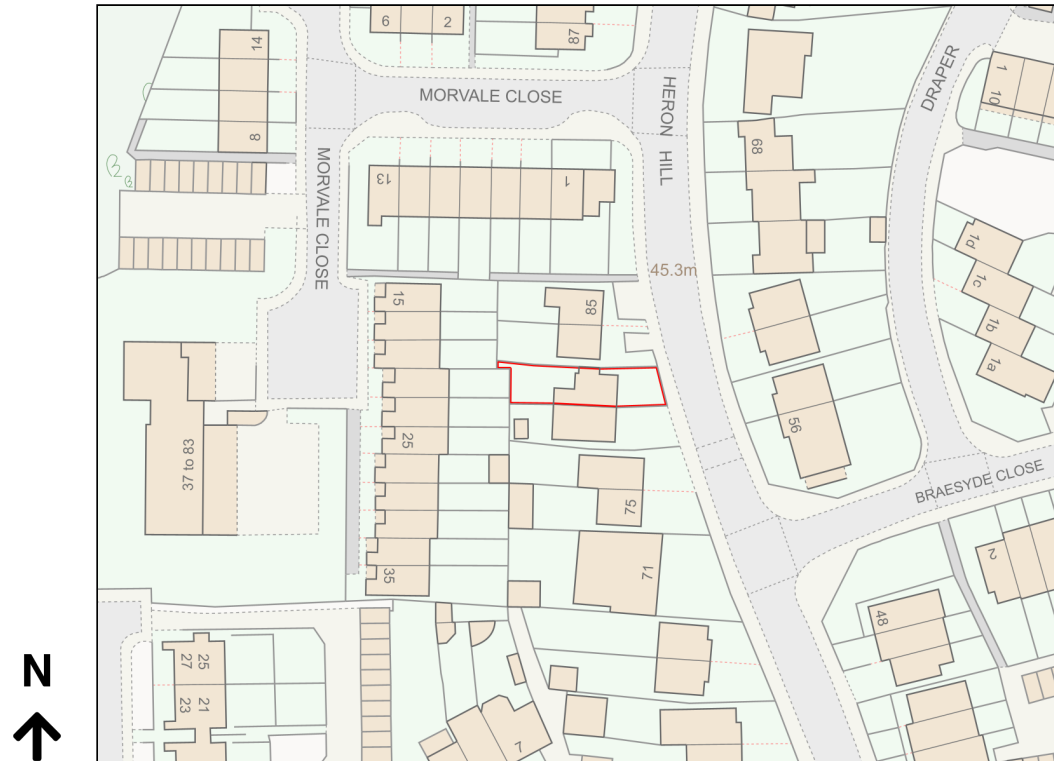

# Location Plan

Site Address: 81, Heron Hill, Belvedere, DA17 5HJ

Date Produced: 15-Feb-2024

Scale: 1:1250 @A4

Planning Portal Reference: PP-12808450v1