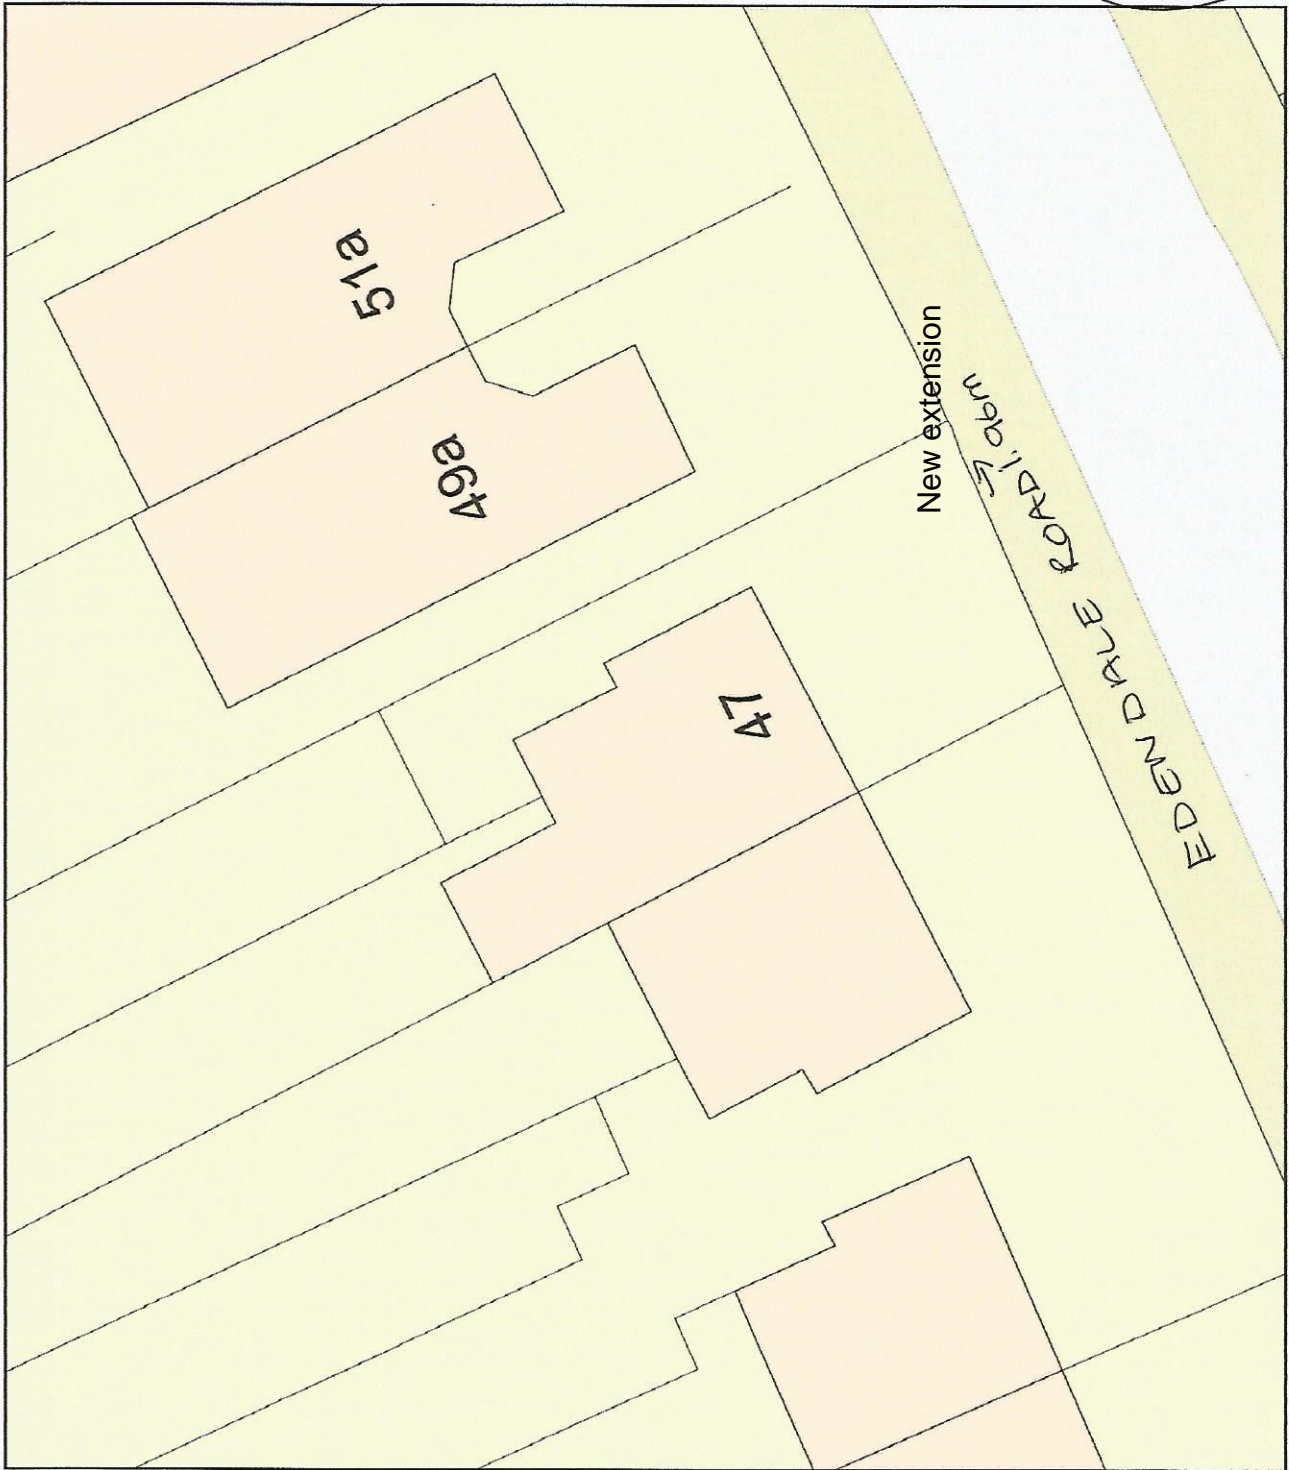

# Proposed block plan

C

Plan Produced for: R Keen

Date Produced: 05 Nov 2023

Plan Reference Number: TQRQM23309154208243

Scale: 1:200 @ A4