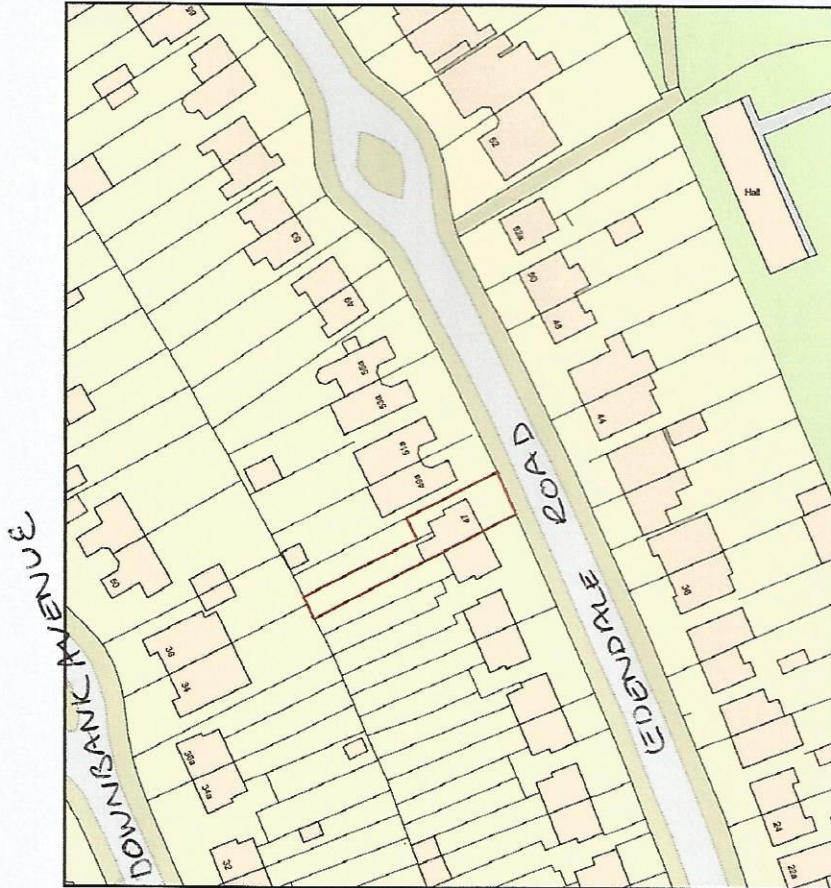

Location Plan

Plan Produced for: R Keen
Date Produced: 05 Nov 2023
Plan Reference Number: TQRQM23309153816678
Scale: 1:1250 @ A4