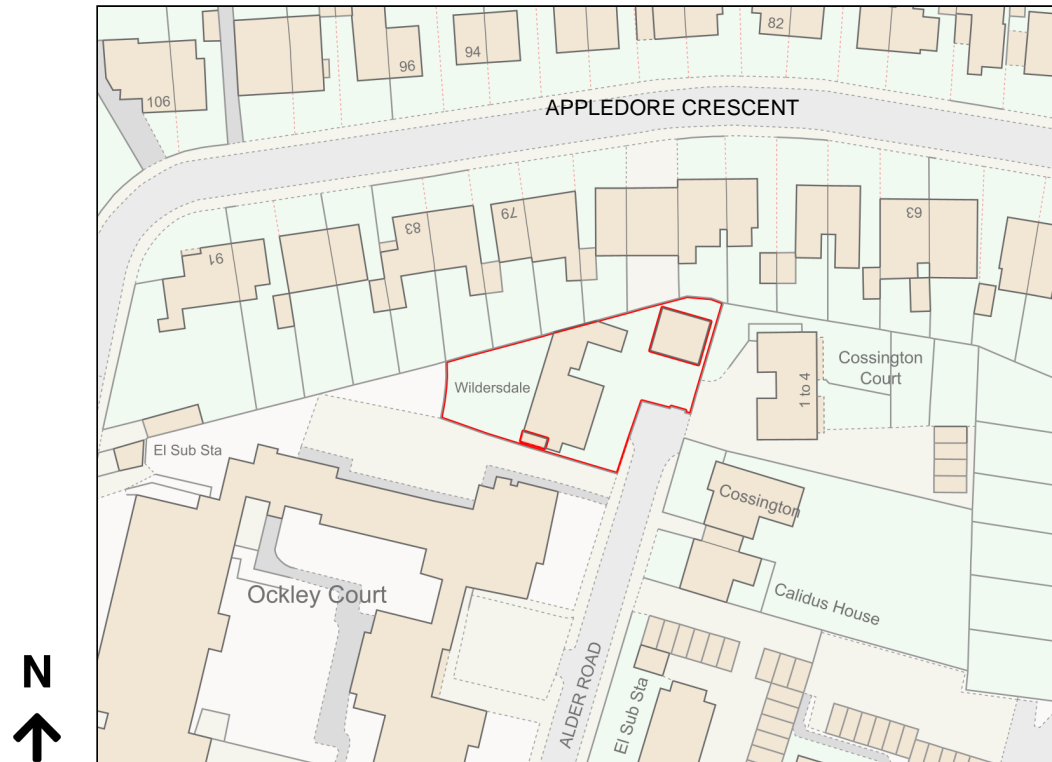

# Location Plan

Site Address: Wildersdale, Alder Road, Sidcup, DA14 6PF

Date Produced: 16-Feb-2024

Scale: 1:1250 @A4

Planning Portal Reference: PP-12810384v1