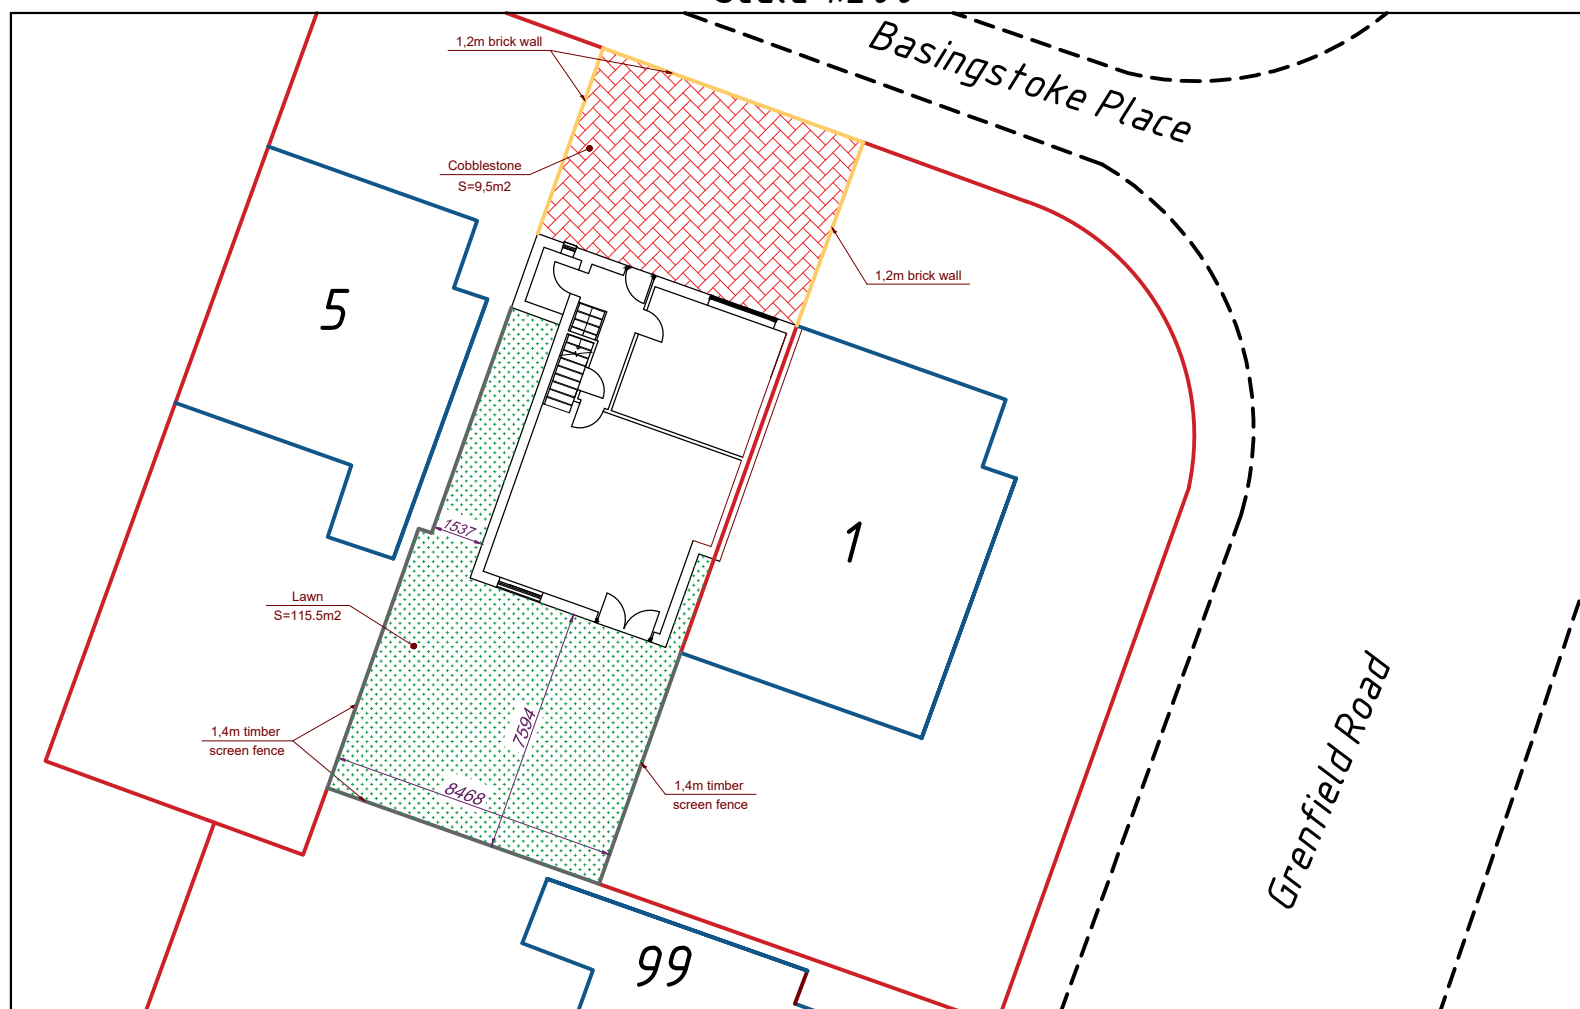

Existing Site Plan
Scale 1:200

Proposed Site Plan
Scale 1:200

Location Site Plan
Scale 1:1250

								13 - 02 - 24 - LD
								Basingstoke Place
			Sign	Date	Stage	Sheet	Sheets	Scale
Main	Gaudiesius				SP	1	1	1:1250
Drawn by	Kindrat							
Checked by	Gaudiesius							
								Location Site plan