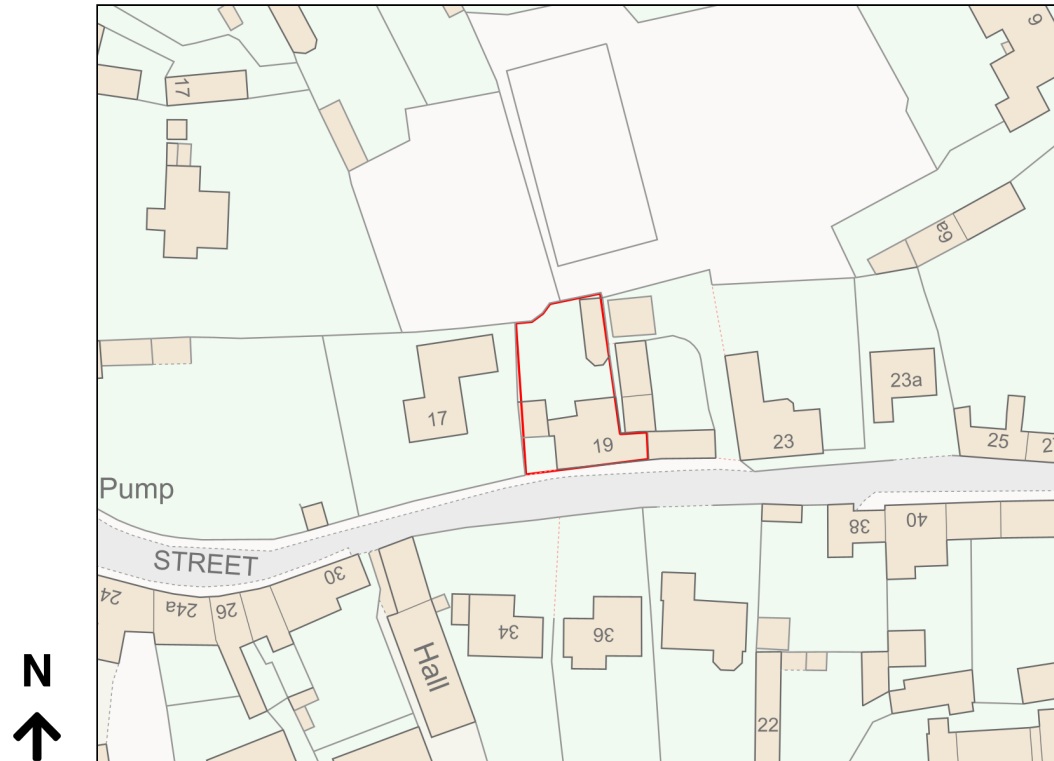

Location Plan

Site Address: 19, Main Street, Belton In Rutland, LE15 9LB

Date Produced: 20-Jan-2024

Scale: 1:1250 @A4

Planning Portal Reference: PP-12746810v1