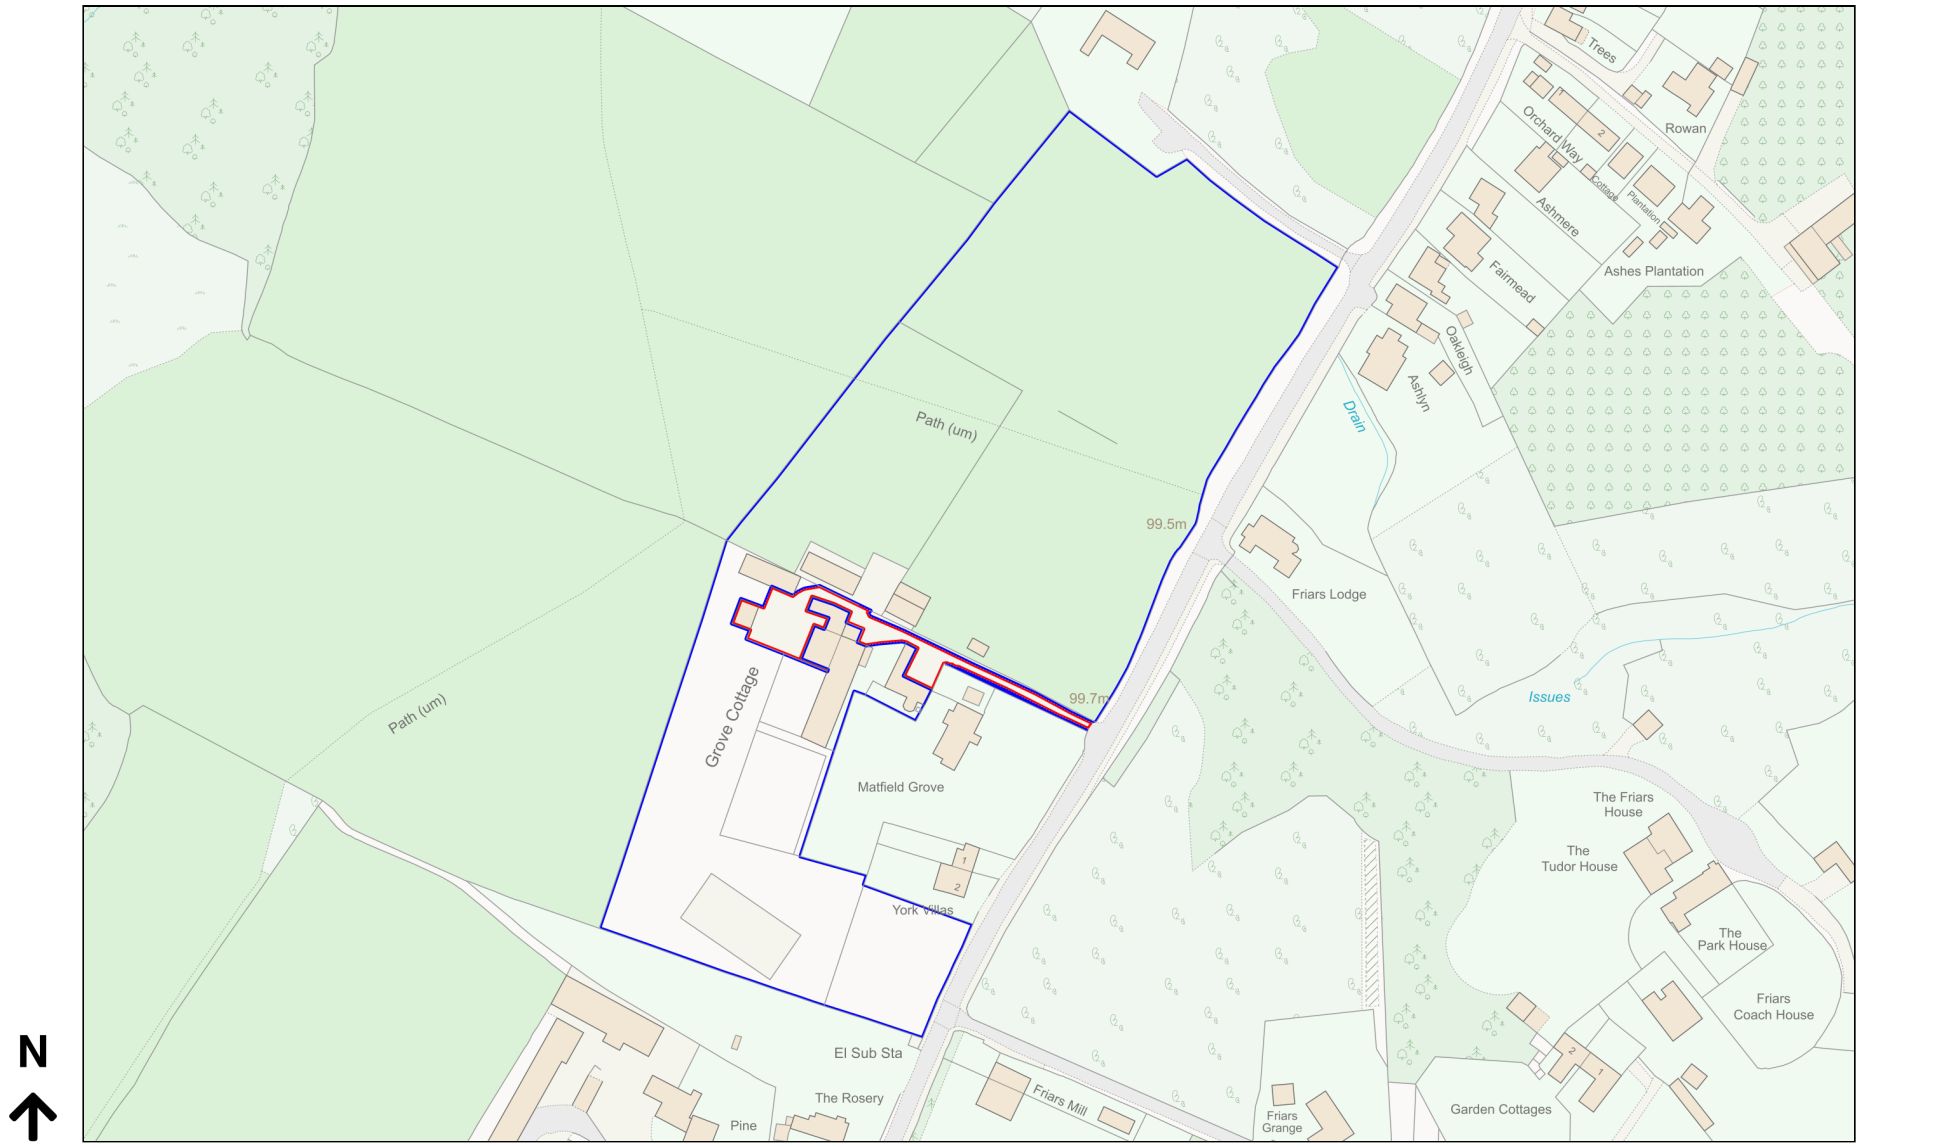

Location Plan

Site Address: Grove Cottage Farm, Maidstone Road, Matfield, Tonbridge, TN12 7LF

Date Produced: 22-Dec-2023

Scale: 1:2500 @A4

Planning Portal Reference: PP-12694976v1