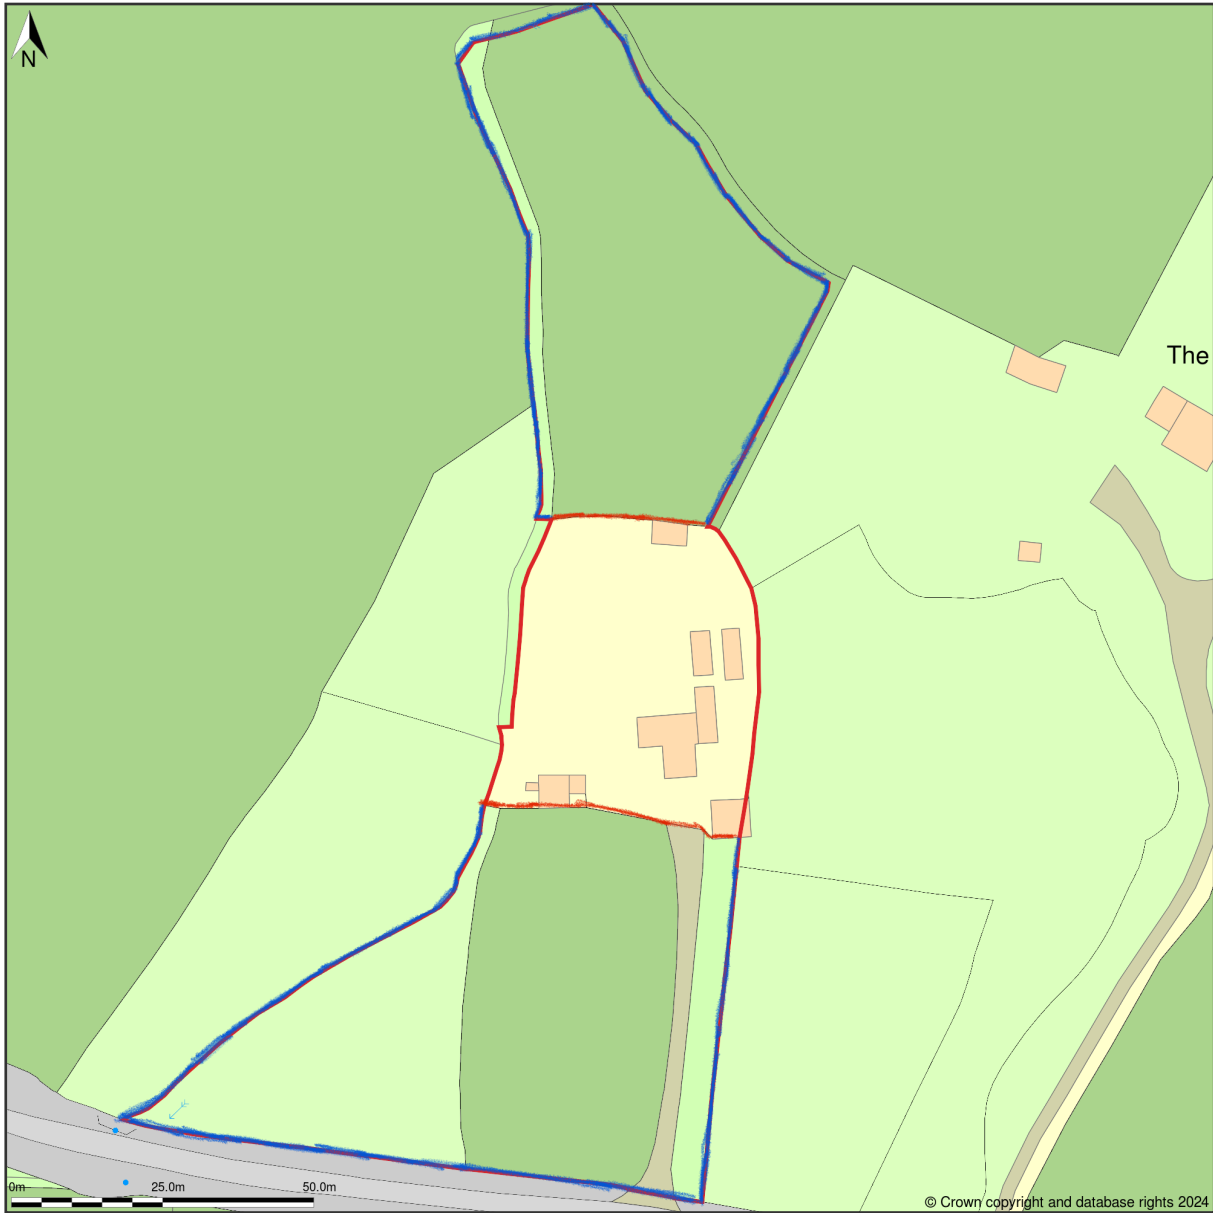

Marsh House, Wilcot Marsh, Junction West Of Hilly Lane To Wilcott Marsh And Sycamor House,  
Wilcott, Shrewsbury, Shropshire, SY4 1BN

Location Plan shows area bounded by: 337859.38, 317980.47 338059.38, 318180.47 (at a scale of 1:1250), OSGridRef: SJ37951808. The representation of a road, track or path is no evidence of a right of way. The representation of features as lines is no evidence of a property boundary.

Produced on 22nd Jan 2024 from the Ordnance Survey National Geographic Database and incorporating surveyed revision available at this date. Reproduction in whole or part is prohibited without the prior permission of Ordnance Survey. © Crown copyright 2024. Supplied by [www.buyaplan.co.uk](http://www.buyaplan.co.uk) a licensed Ordnance Survey partner (100053143). Unique plan reference: #00873372-98876B.