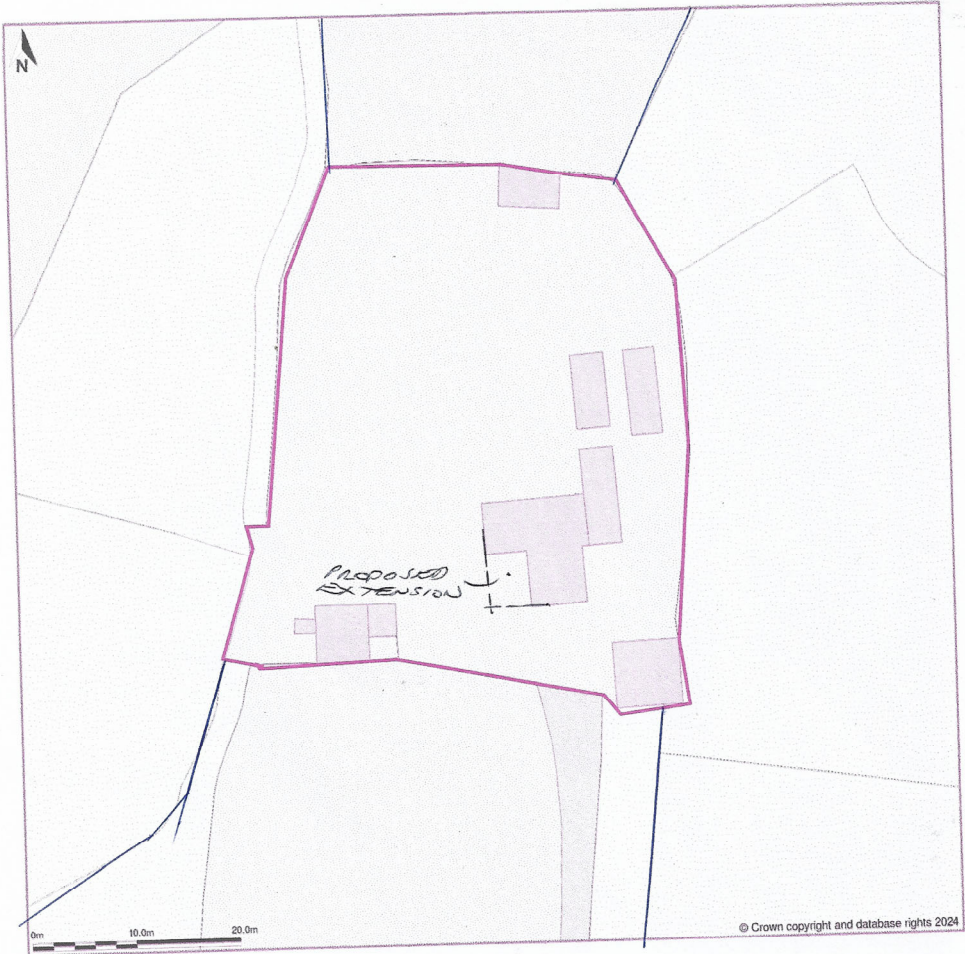

Marsh House, Wilcot Marsh, Junction West Of Hilly Lane To Wilcott Marsh And Sycamor House,
Wilcott, Shrewsbury, Shropshire, SY4 1BN

Site Plan (also called a Block Plan) shows area bounded by: 337919.06, 318019.92 330009.06, 318100.92 (at a scale of 1:500). OSGridRef: SJ37981806. The representation of a road, track or path is no evidence of a right of way. The representation of features as lines is no evidence of a property boundary.

Produced on 20th Feb 2024 from the Ordnance Survey National Geographic Database and incorporating surveyed revision available at this date. Reproduction in whole or part is prohibited without the prior permission of Ordnance Survey. © Crown copyright 2024. Supplied by www.buyaplan.co.uk a licensed Ordnance Survey partner (100053143). Unique plan reference: #00890336-479FA2.