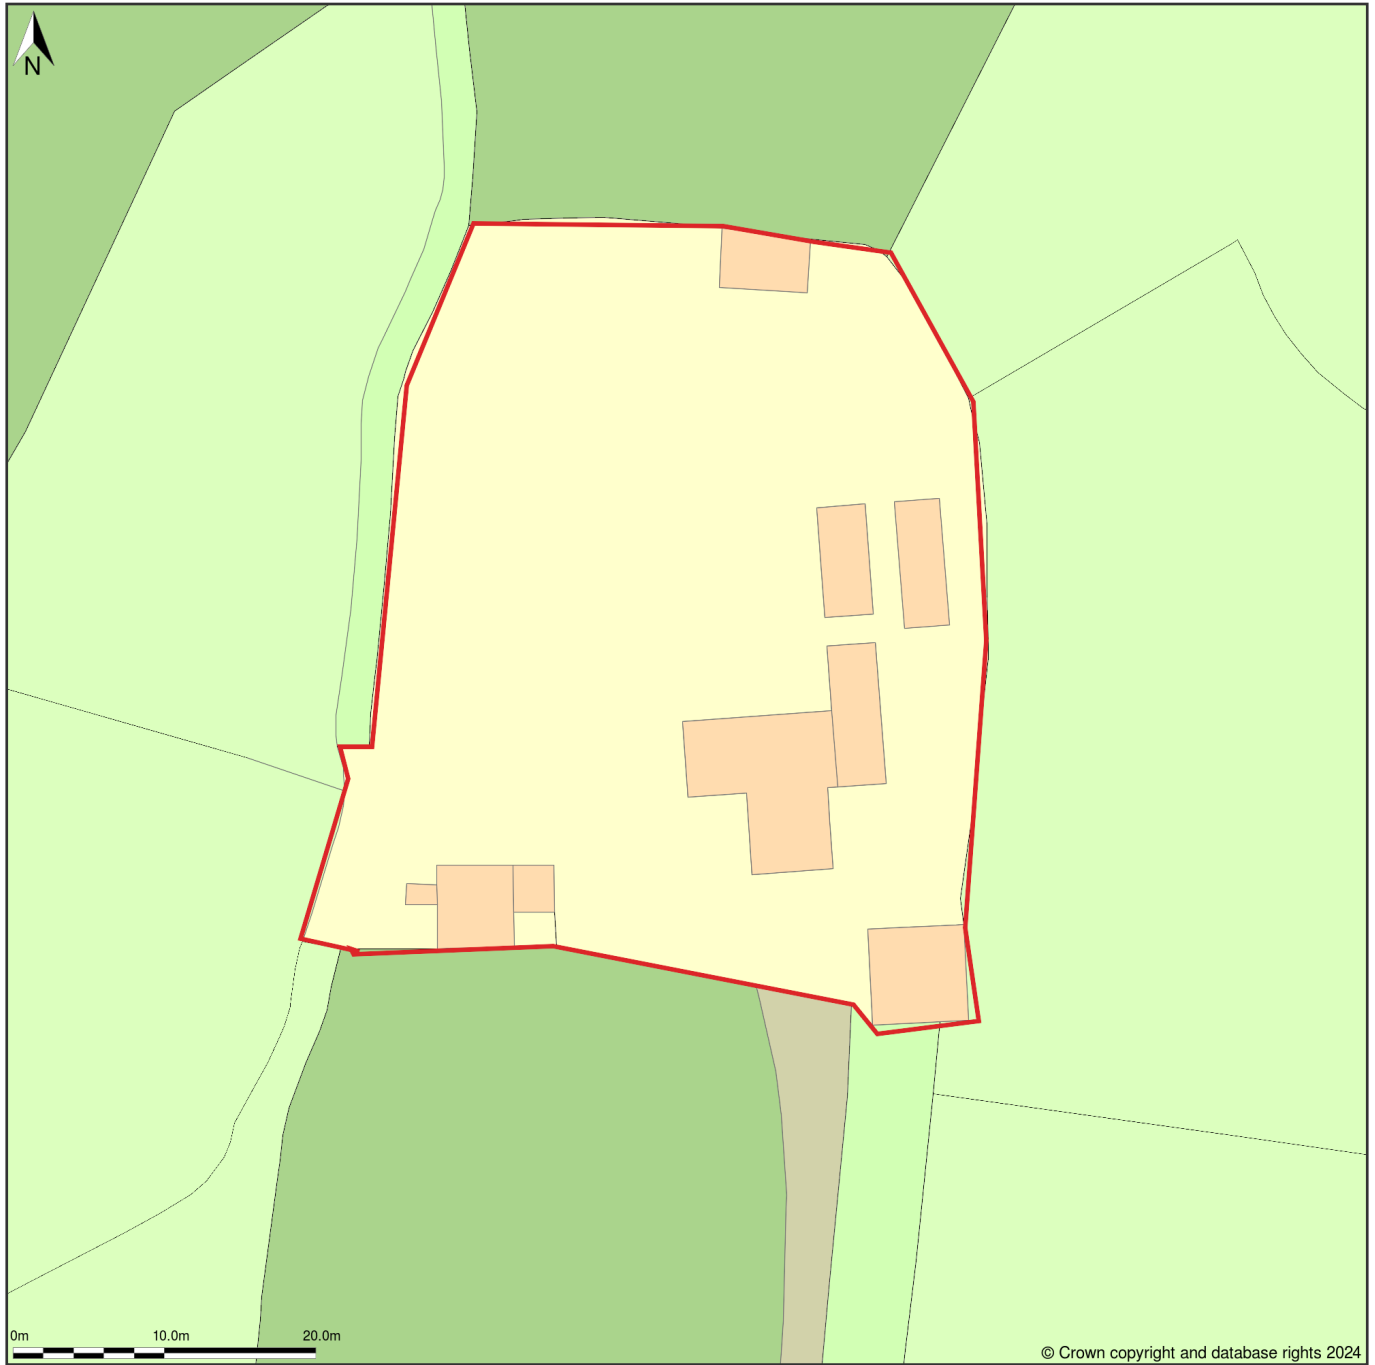

Marsh House, Wilcot Marsh, Junction West Of Hilly Lane To Wilcott Marsh And Sycamor House,
Wilcott, Shrewsbury, Shropshire, SY4 1BN

Site Plan (also called a Block Plan) shows area bounded by: 337919.06, 318019.92 338009.06, 318109.92 (at a scale of 1:500), OSGridRef: SJ37961806. The representation of a road, track or path is no evidence of a right of way. The representation of features as lines is no evidence of a property boundary.

Produced on 20th Feb 2024 from the Ordnance Survey National Geographic Database and incorporating surveyed revision available at this date. Reproduction in whole or part is prohibited without the prior permission of Ordnance Survey. © Crown copyright 2024. Supplied by www.buyaplan.co.uk a licensed Ordnance Survey partner (100053143). Unique plan reference: #00880336-479FA2.