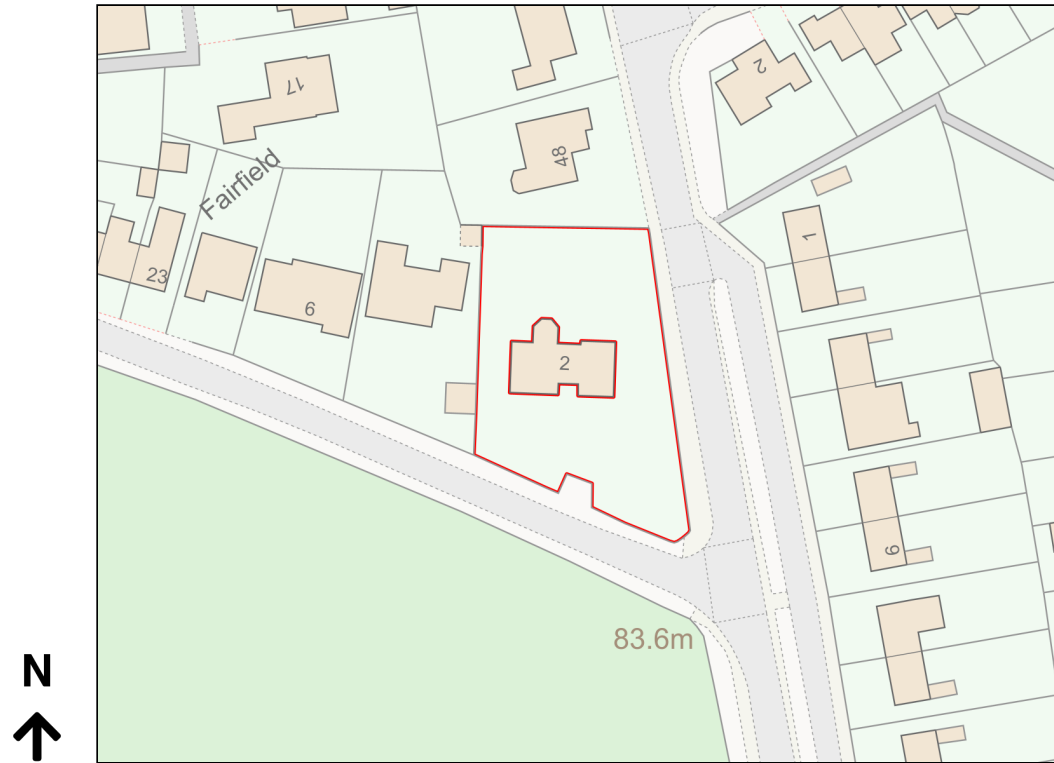

Location Plan

Site Address: Easting: 342520 Northing: 321687

Date Produced: 12-Feb-2024

Scale: 1:1250 @A4

Planning Portal Reference: PP-12794315v1