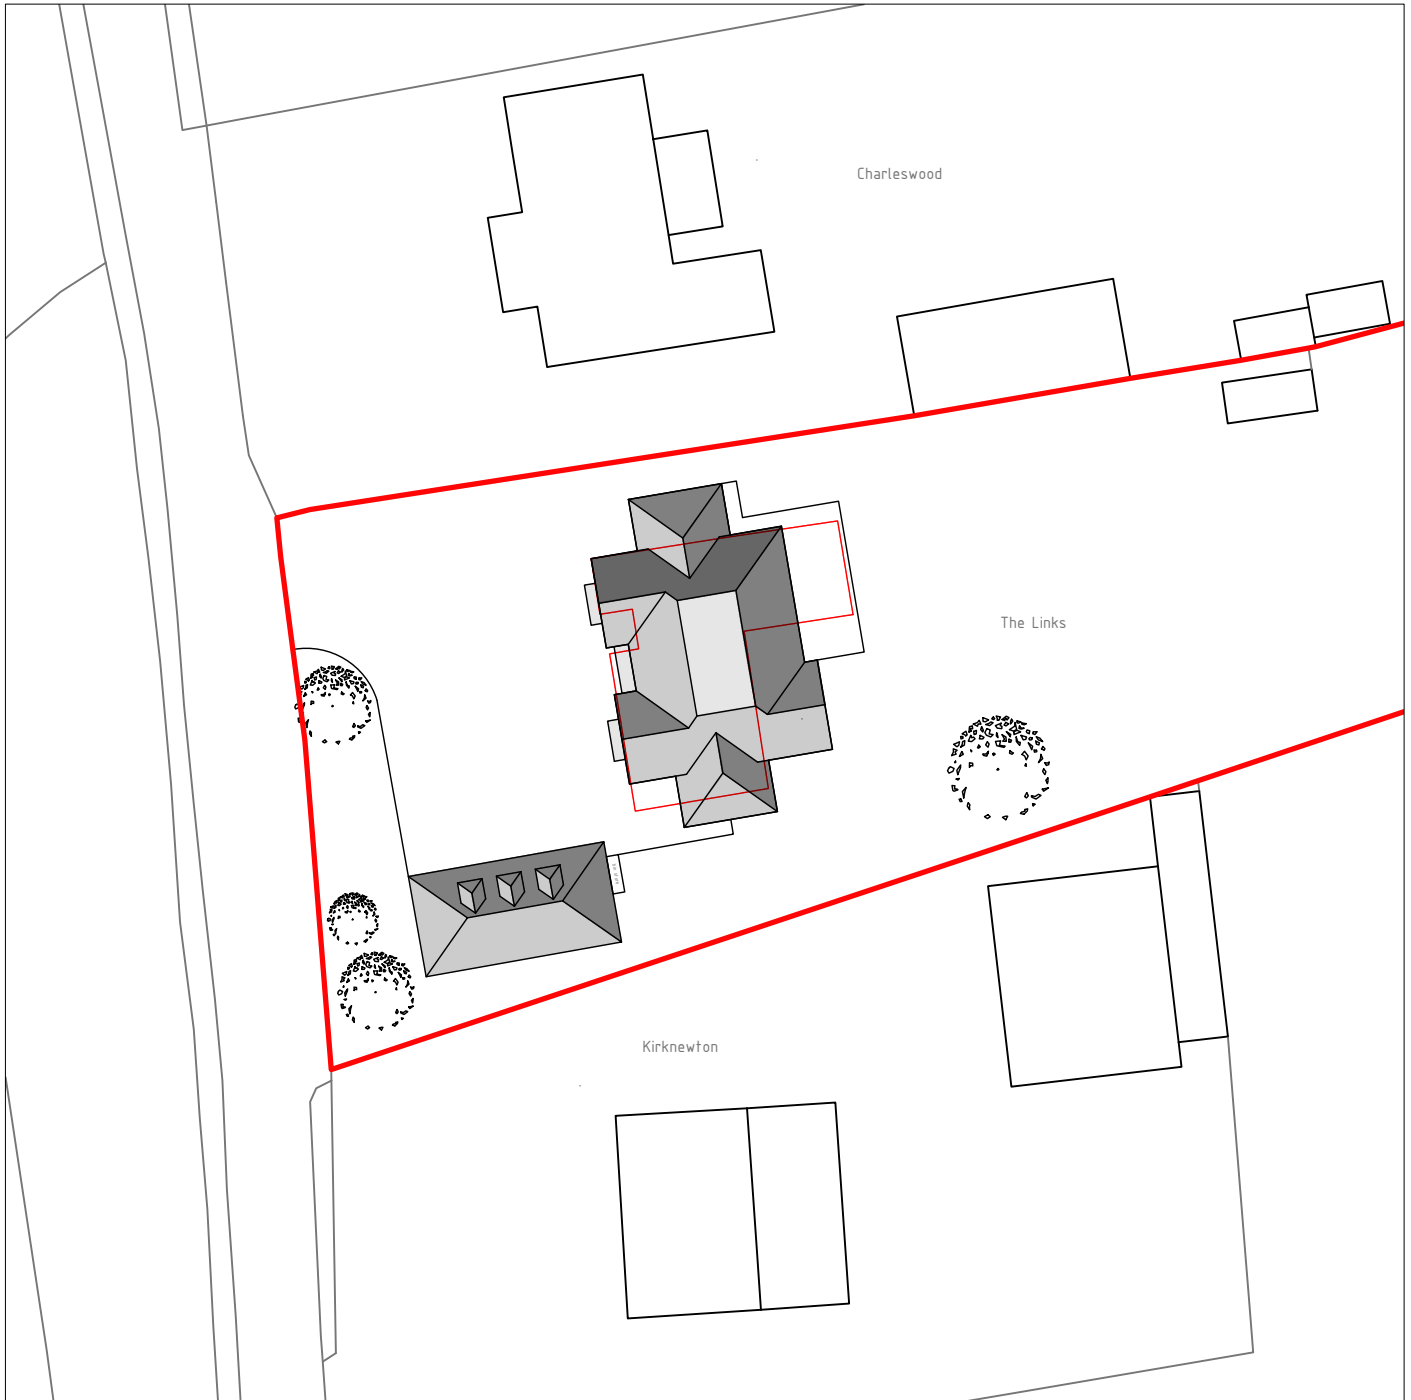

## BLOCK PLAN

Scale Bar 1:500

Project

THE LINKS, OLD ODIHAM ROAD  
ALTON, HAMPSHIRE, GU34 4BU

Date

JAN 2024

Scale

1:500 @ A4

Drawn

MB

OS Serial No.

AC0000806982

Rev.

-