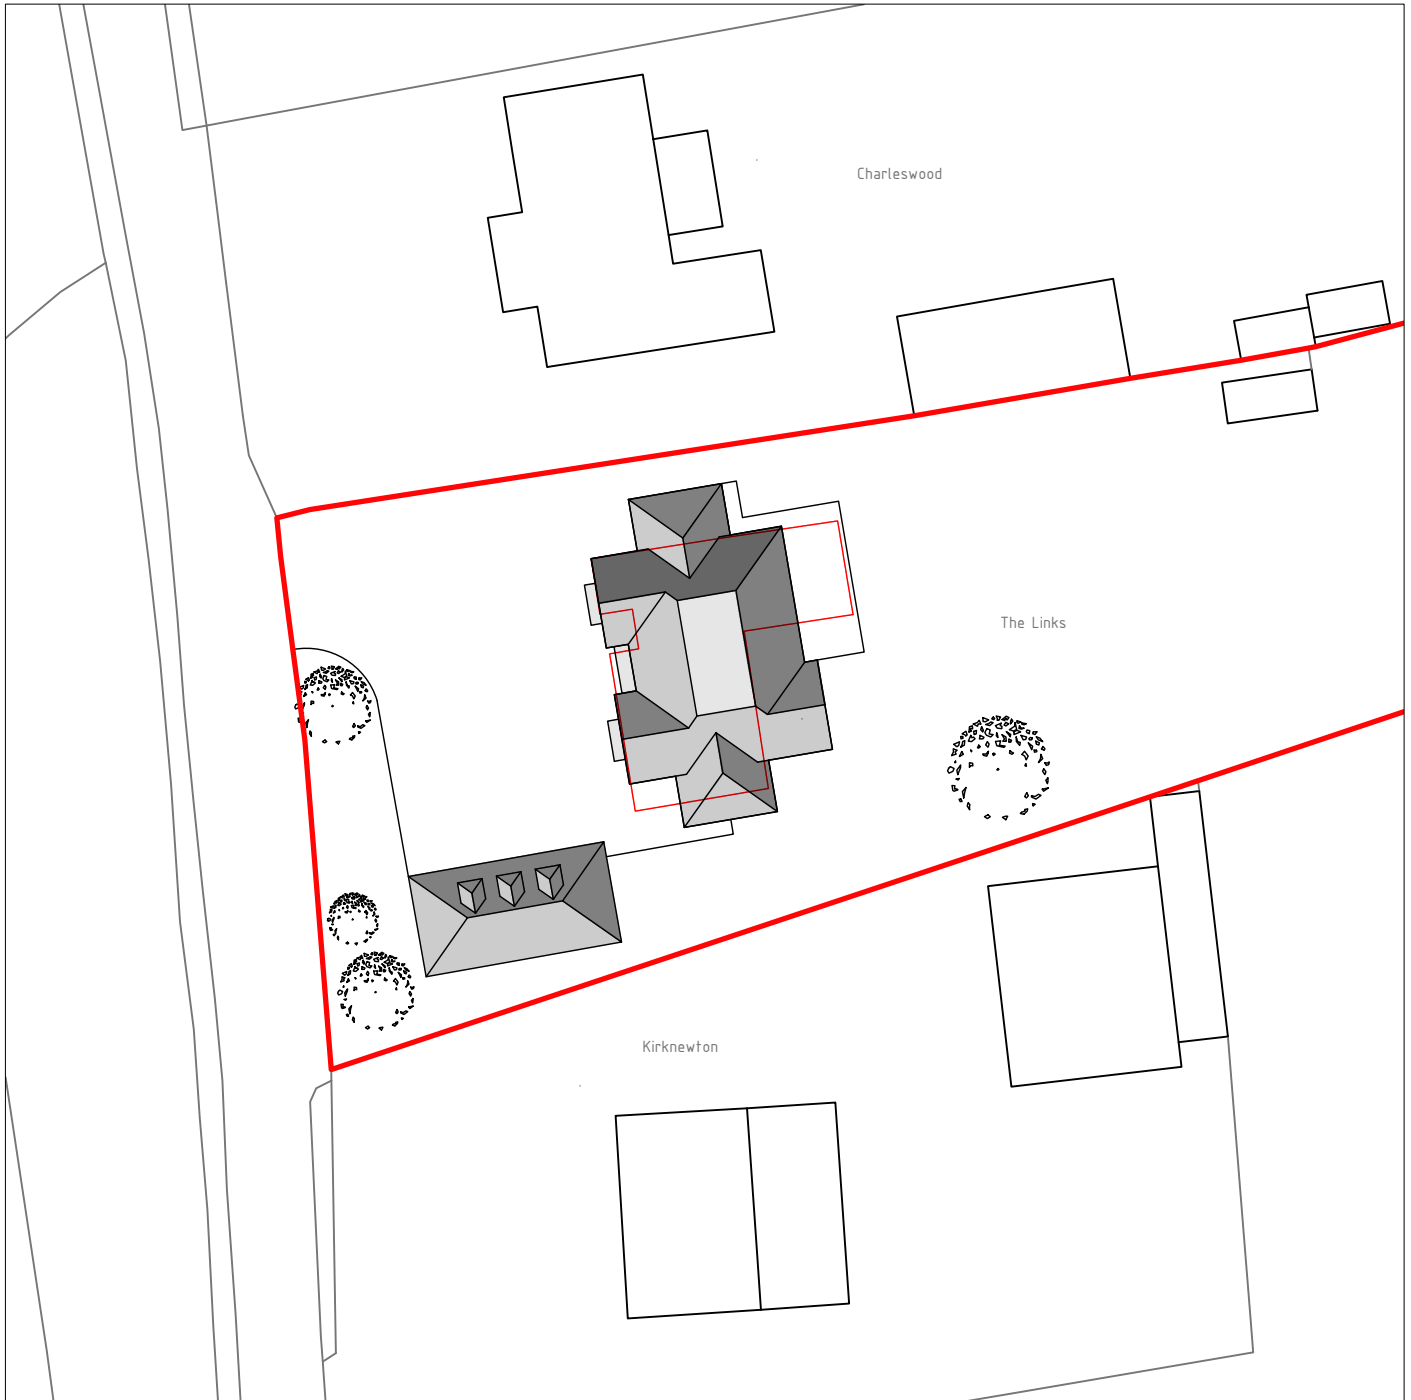

VESTA ARCHITECTS

The Oast House, Stapeley Manor Farm, Odiham, Hampshire, RG29 1JE
+44 (0)1256 862850 | info@vesta-architects.co.uk

www.vesta-architects.co.uk

BLOCK PLAN

Scale Bar 1:500

Project

THE LINKS, OLD ODIHAM ROAD
ALTON, HAMPSHIRE, GU34 4BU

Date

JAN 2024

Scale

1:500 @ A4

Drawn

MB

OS Serial No.

AC0000806982