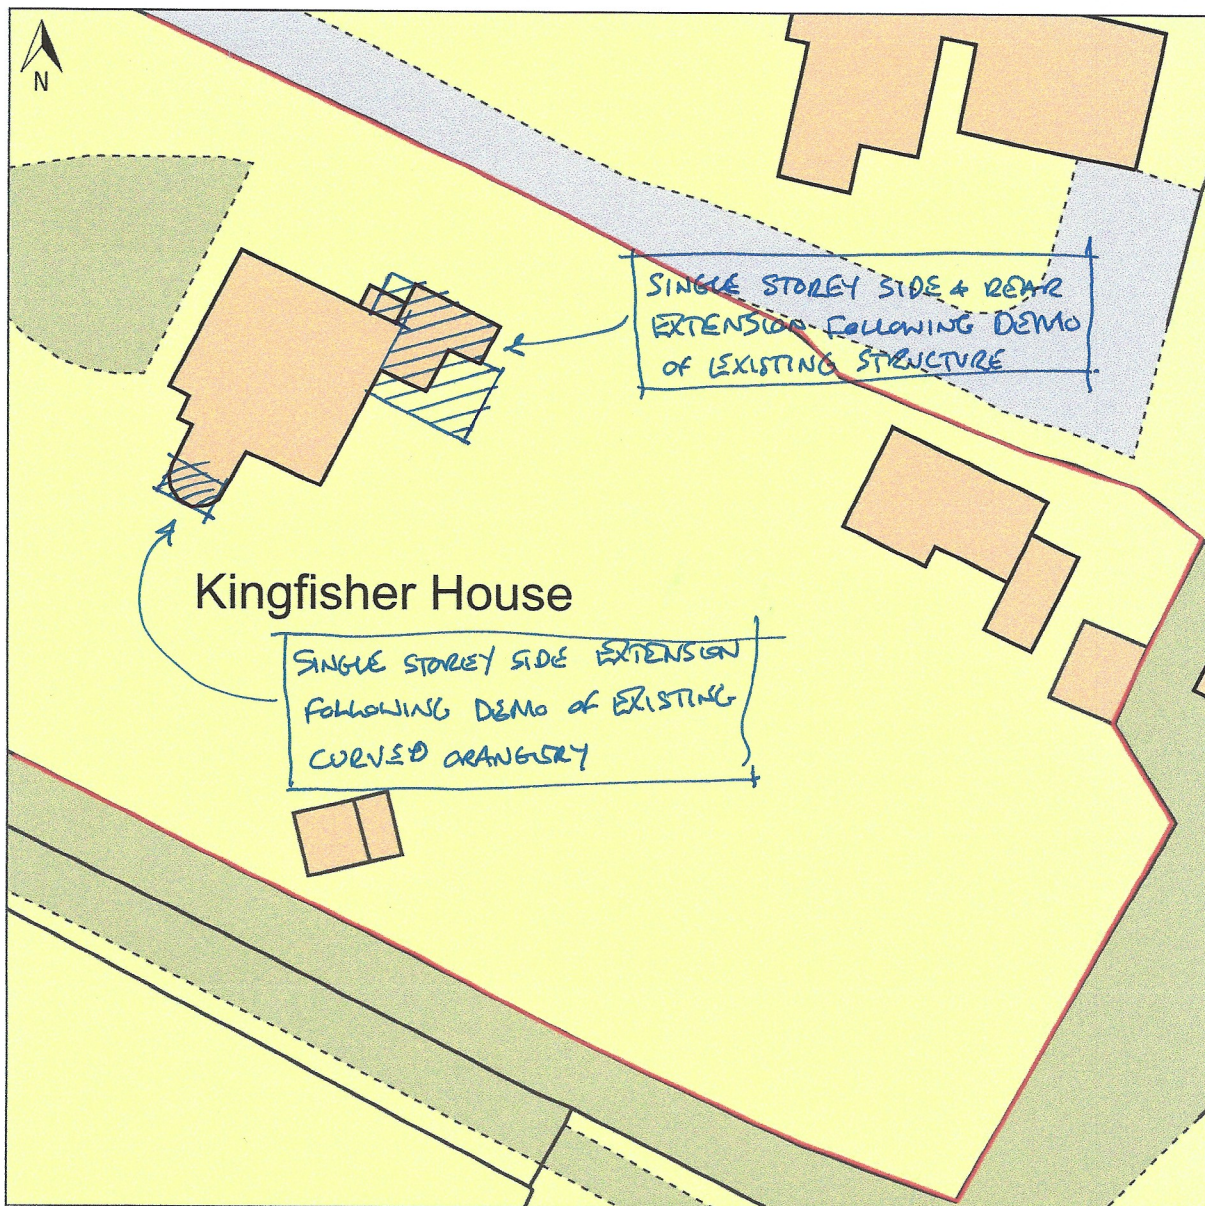

KINGFISHER HOUSE, FARNHAM ROAD, FARNHAM, HAMPSHIRE, GU10 4LE

© Crown copyright and database rights, 2023. Ordnance Survey 0100031673 Created using Plans by Emapsite

0m 5m 10m 15m 20m 25m 30m 35m 40m

Site Boundary

Scale: 1:500

Paper Size: A4

Notes:

SITE BLOCK PLAN

Prepared by; ASS-Tech Design Consultancy