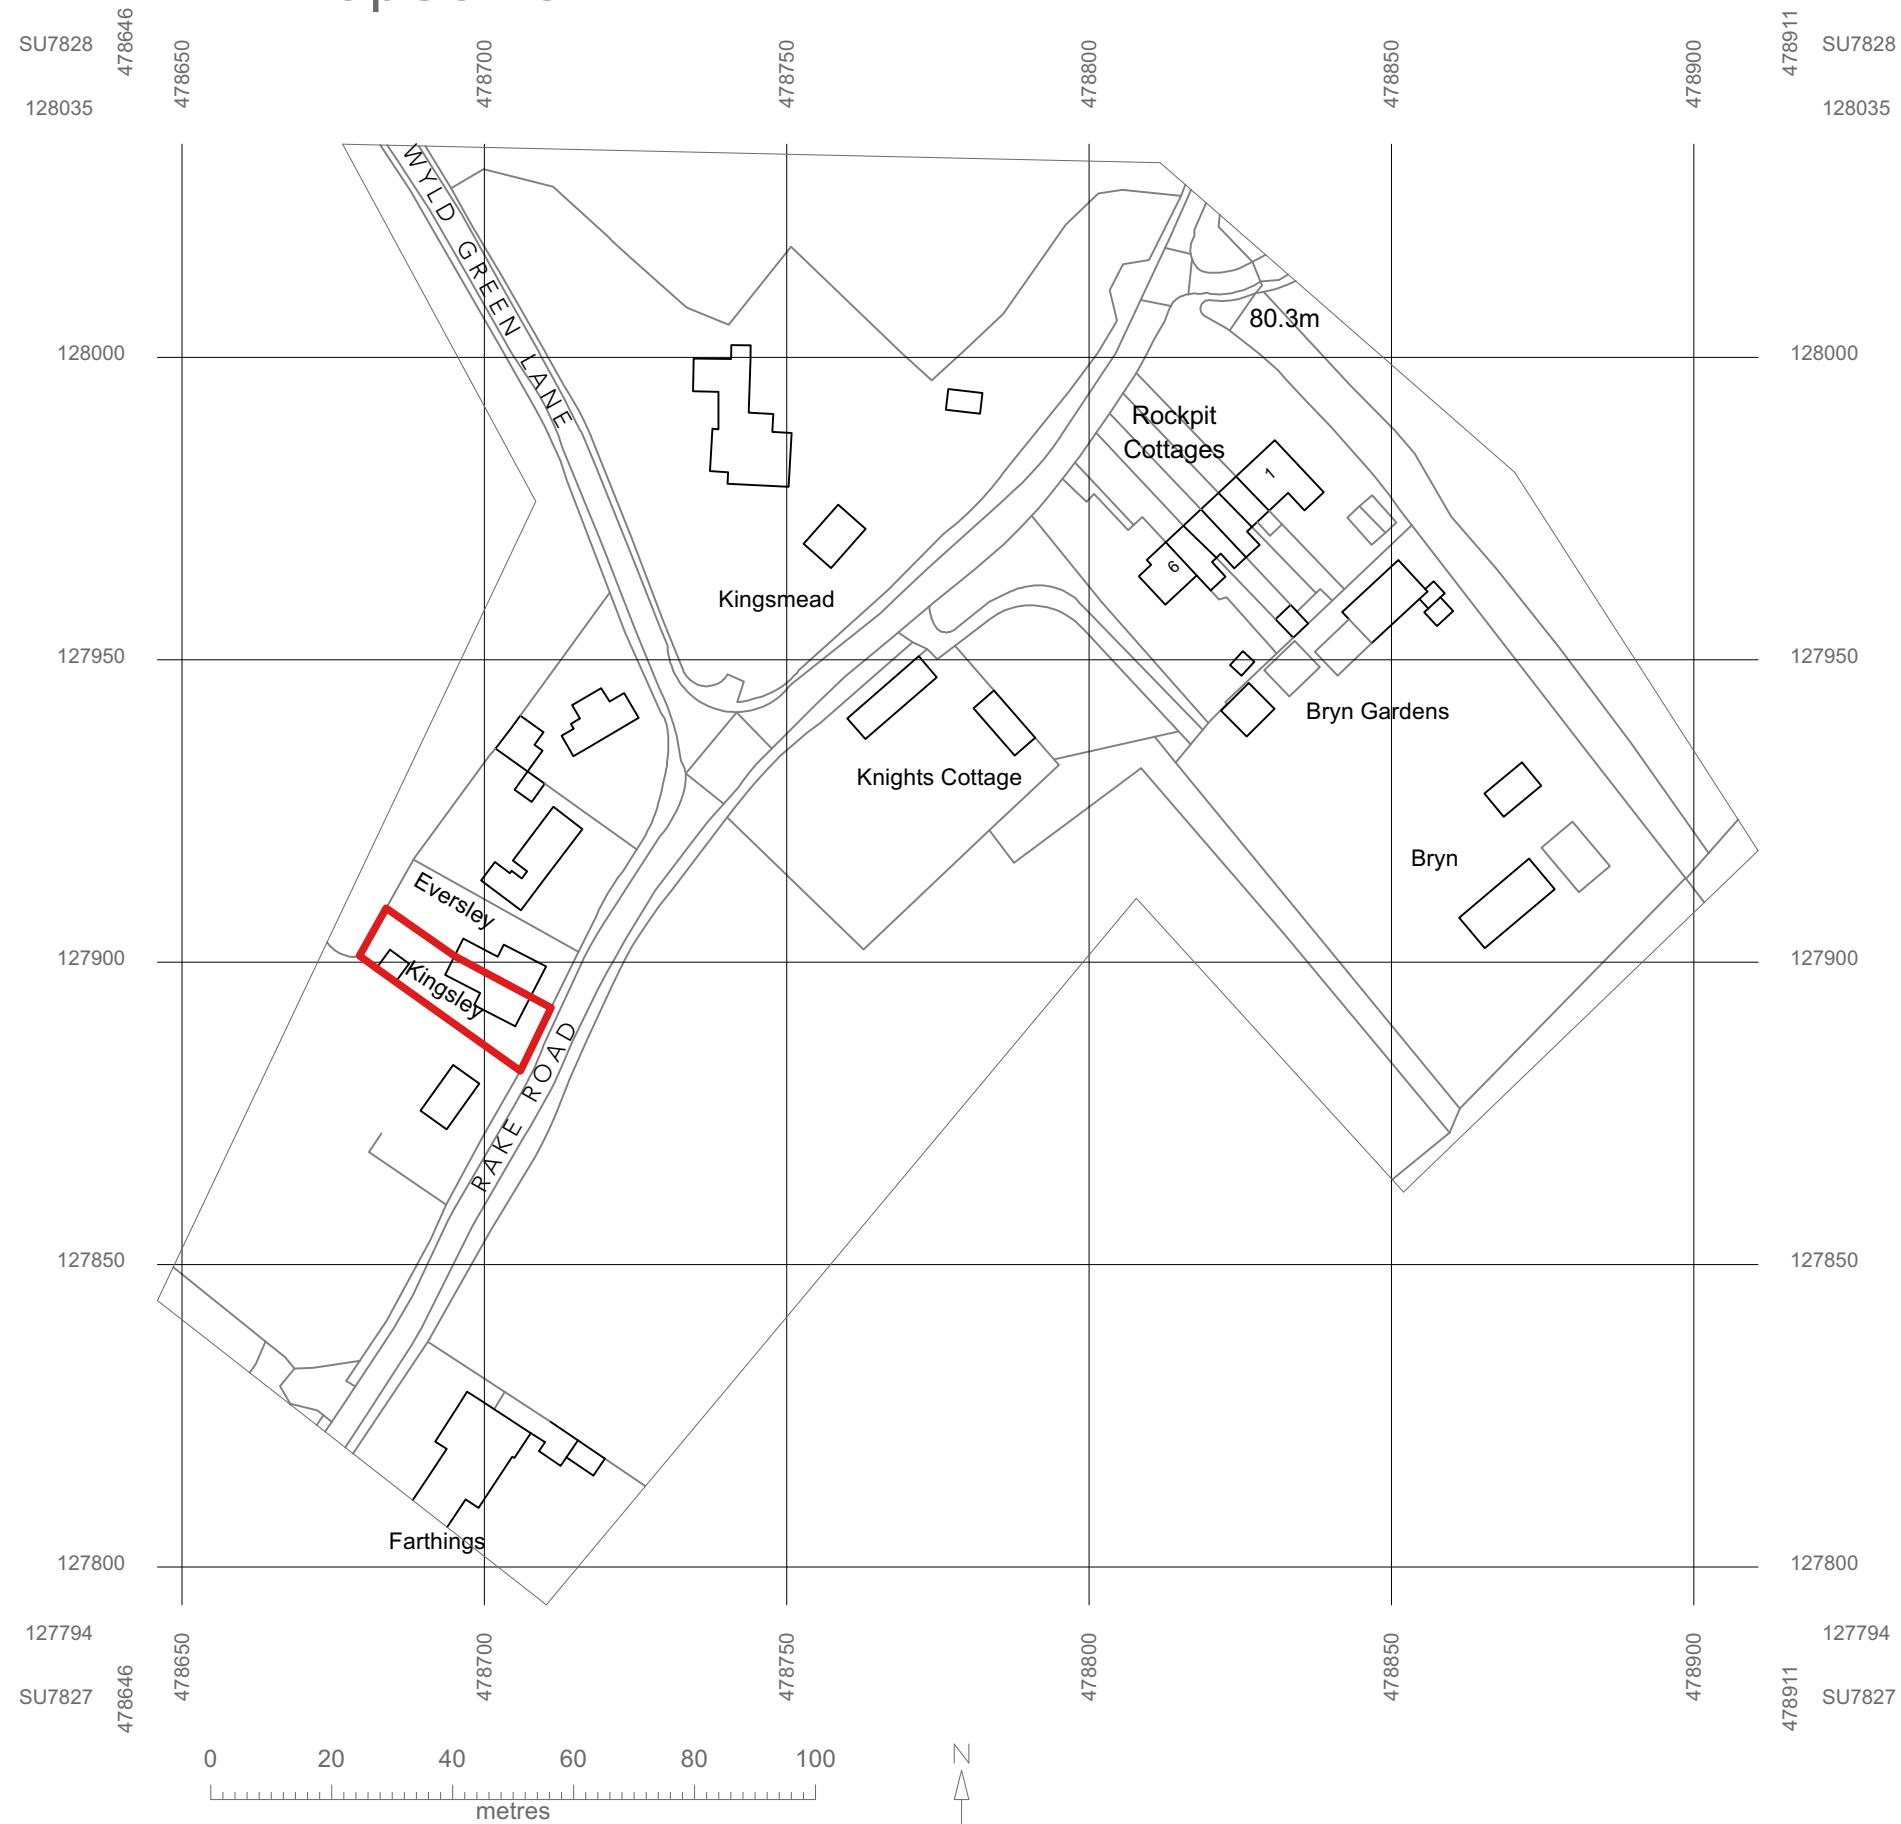

Revision _____

MapServe

© Crown copyright 2024 Ordnance Survey 100053143

clients details
Mr & Mrs A. Harvey
 site details
Kingsley,
Rake Road, Liss.
Hampshire. GU33 7HB.
 drawing reference

LOCATION PLAN

created by drawing No
 HDC Ltd 288/DP/001
 scale stage
 1:1250@A3 planning