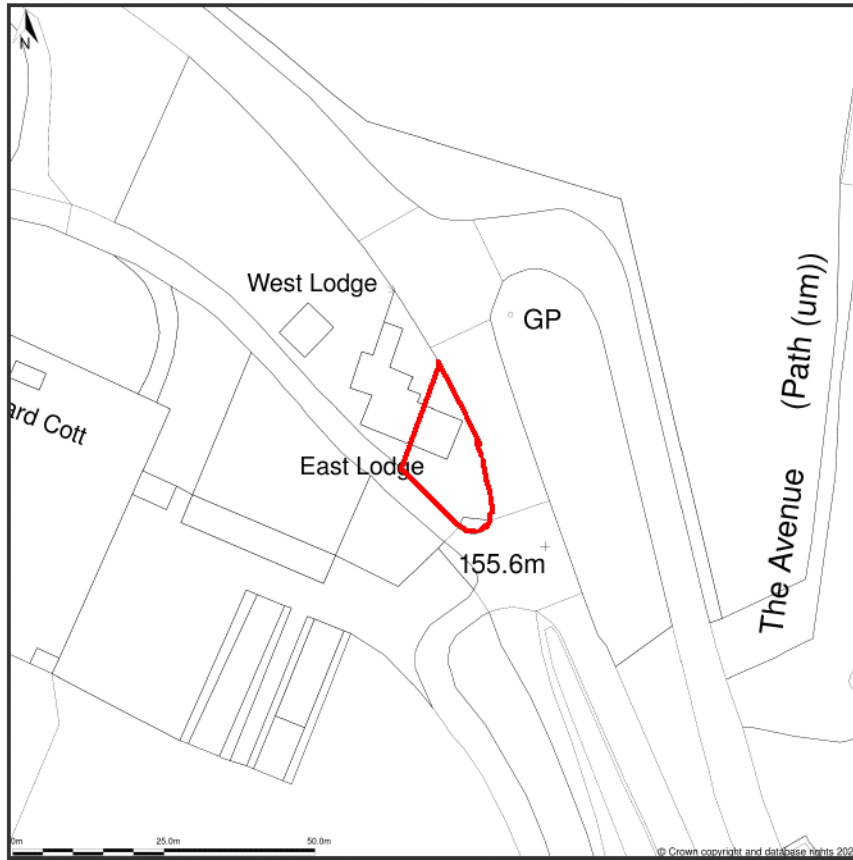

East Lodge, Winchester Road, Bordean, Petersfield, Hampshire, GU32 1EP

Location Plan shows area bounded by: 469862.44, 124390.87 470003.86, 124532.29 (at a scale of 1:1250), OSGridRef: SU69932446. The representation of a road, track or path is no evidence of a right of way. The representation of features as lines is no evidence of a property boundary.

Produced on 2nd Oct 2023 from the Ordnance Survey National Geographic Database and incorporating surveyed revision available at this date. Reproduction in whole or part is prohibited without the prior permission of Ordnance Survey. © Crown copyright 2023. Supplied by www.buyaplan.co.uk a licensed Ordnance Survey partner (100053143). Unique plan reference: #00851208-935B8F.