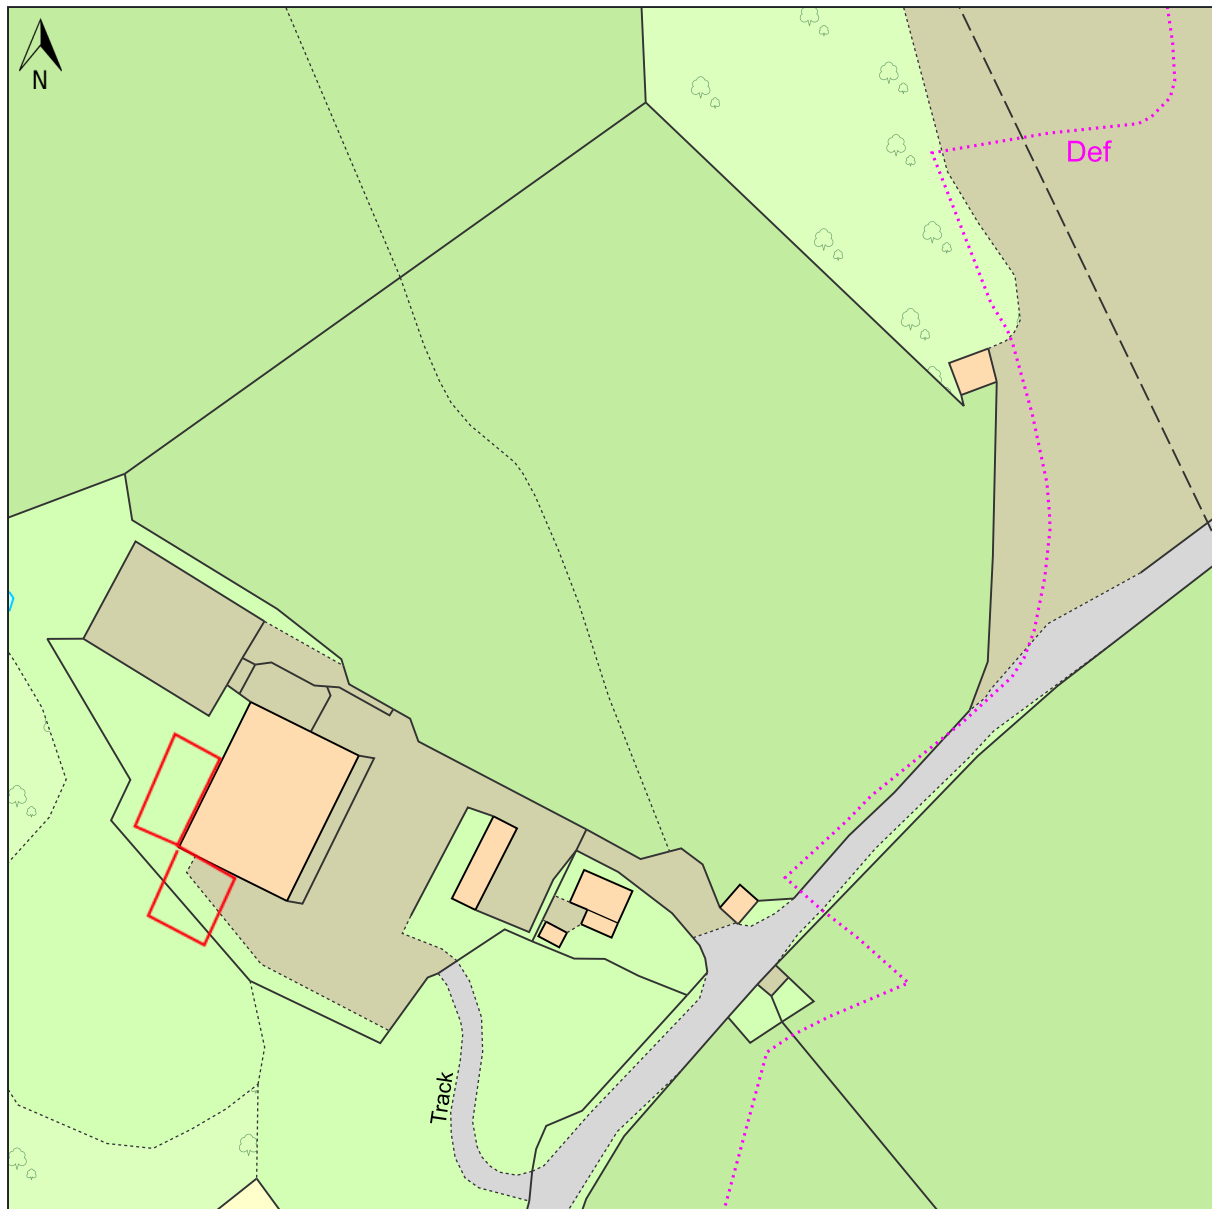

OLD PARK DAIRY, BLACKMOOR ROAD, LISS, HAMPSHIRE, GU33 6BJ

© Crown copyright and database rights, 2023. Ordnance Survey
0100031673 Created using Plans by Emapsite

0m 20m 40m 60m 80m 100m

Scale: 1:1250

Paper Size: A4

Notes:

1. Location of proposed kiln
2. Location of proposed canopy extension