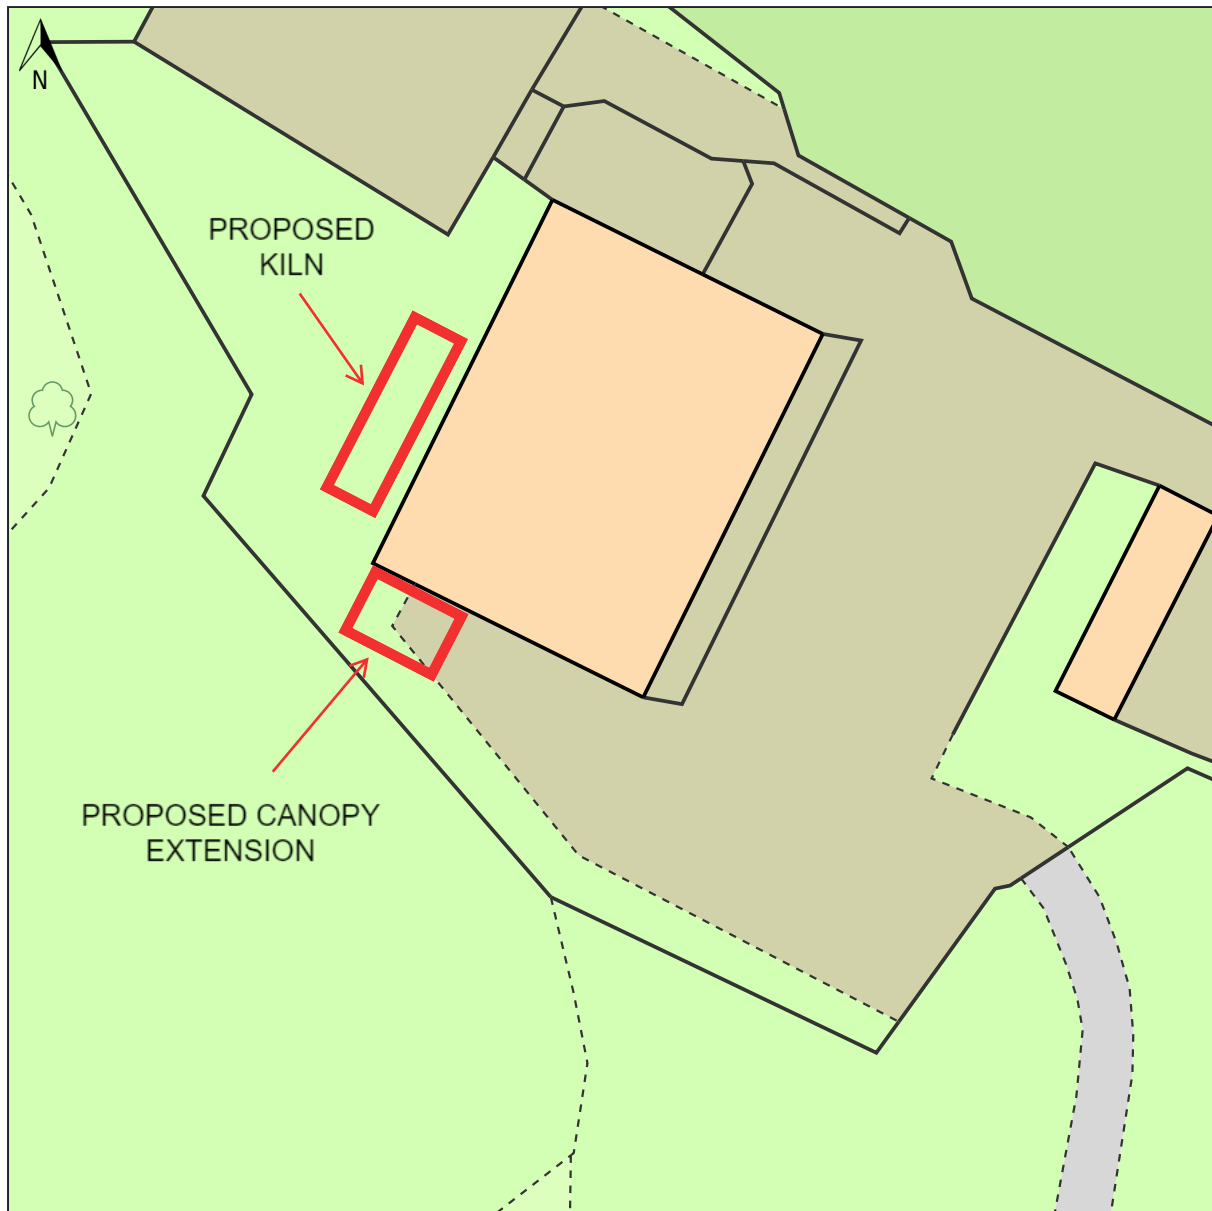

OLD PARK DAIRY, BLACKMOOR ROAD, LISS, HAMPSHIRE, GU33 6BJ

© Crown copyright and database rights, 2023. Ordnance Survey  
0100031673 Created using Plans by Emapsite

Scale: 1:500

Paper Size: A4

Notes: