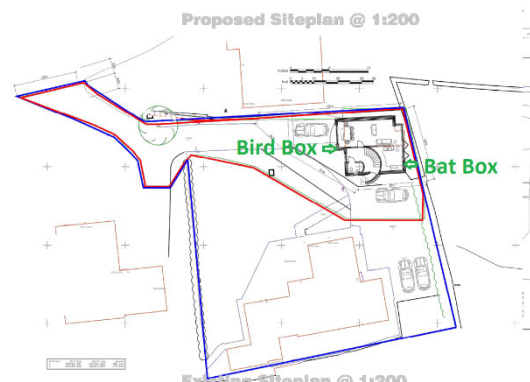

Walsden's charm is intricately woven into the fluttering wings of its avian residents and the nocturnal melodies of its bats. Through the strategic placement of bat roosts, designed to mimic the natural habitats crucial for their roosting and breeding, we aspire to enhance the local bat populations, fostering their contribution to pest control and pollination. By creating these designated spaces, we aim to provide sanctuaries that not only complement their natural habitats but also contribute to the preservation of these fascinating creatures integral to Walsden's biodiversity.