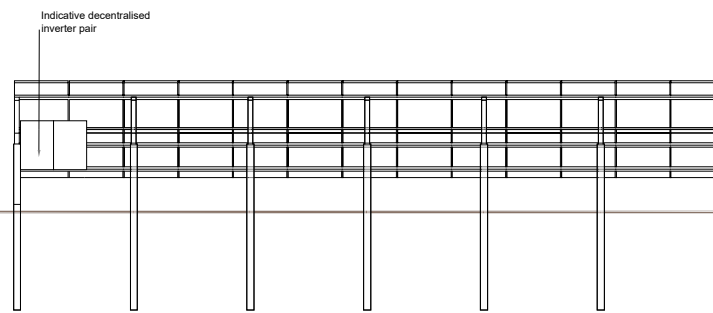

Plan View

Rear Elevation

Side Elevation

Front Elevation

DATE: 08/04/2022

DRAWING TITLE:
PV Panel Details

DRAWING NUMBER:
V5

SCALE: 1:160

PAGE SIZE: A3

DRAWN BY: QR

APPROVED BY: SM