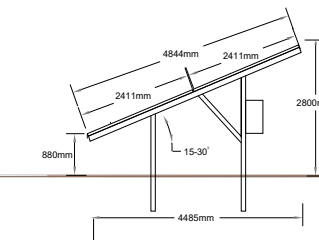

Plan View

Rear Elevation

Side Elevation

Front Elevation

DATE: 08/04/2022

DRAWING TITLE:
PV Panel Details

DRAWING NUMBER:
V5

SCALE: 1:160

PAGE SIZE: A3

DRAWN BY: QR

APPROVED BY: SM