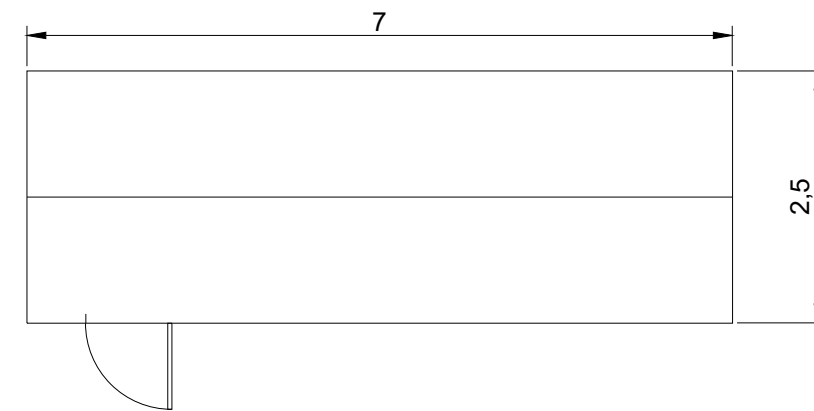

Rear View

Left View

Front View

Right View

Ground Level

Top View

General notes:
Units are in meters
The building colour is British
Standards BS4800 14-C-39 Hollybush

DATE: 20/02/2024

DRAWING TITLE:
Inverter

DRAWING VERSION NUMBER:
V3

SCALE: 1:75

PAGE SIZE: A3

DRAWN BY: RP

APPROVED BY: JL