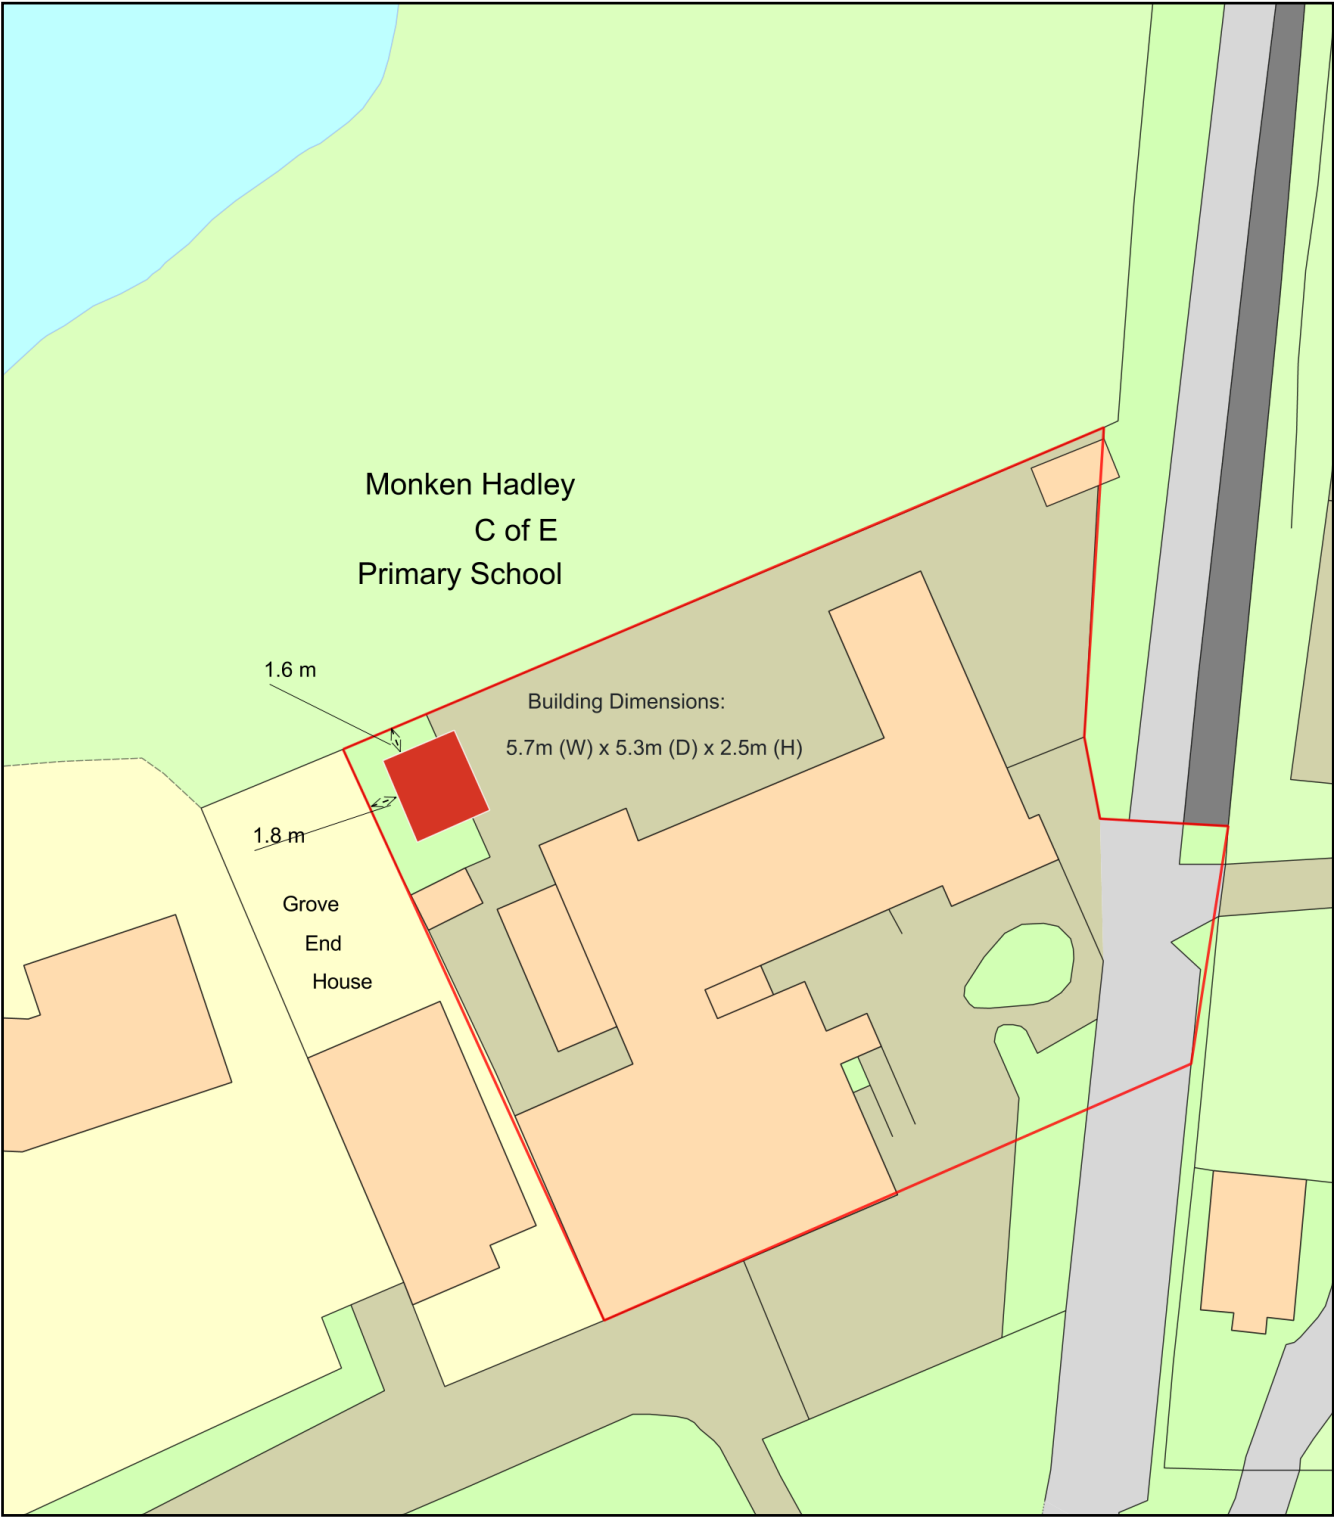

Block Plan - EN4 0NJ

Plan Produced for: **Monken Hadley Primary School**
Date Produced: 09 Feb 2024
Plan Reference Number: TQRQM24040114825057
Scale: 1:500 @ A4