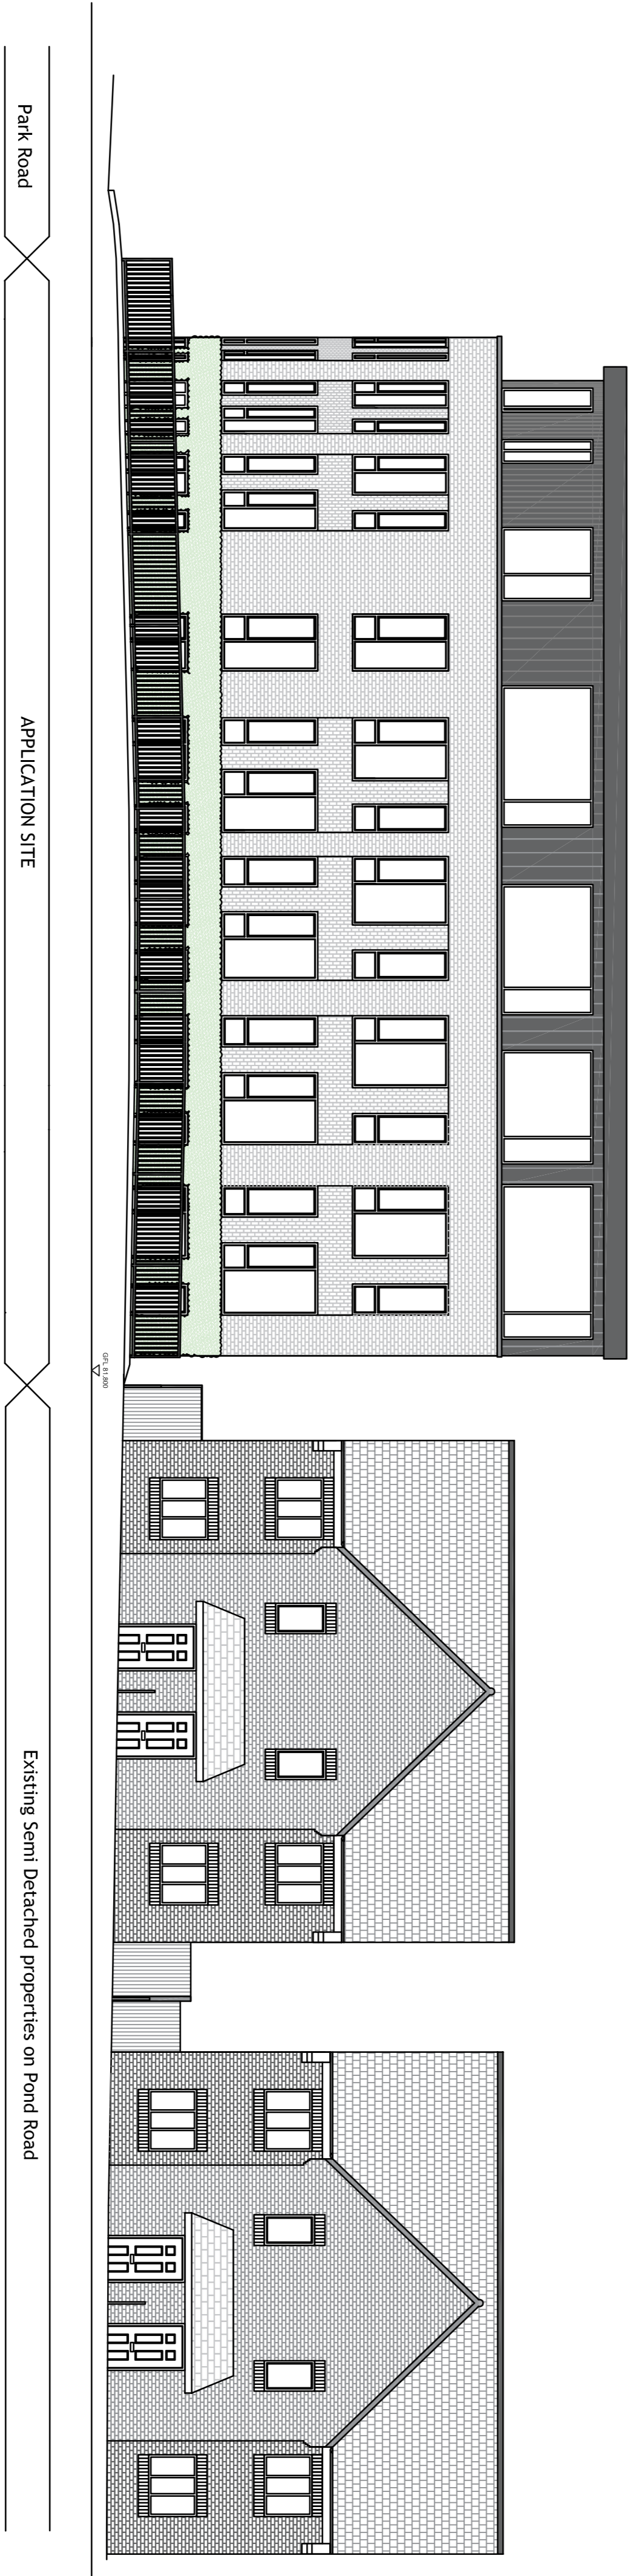

West Facing Street Scene Elevation

Scale - 1:100

North Facing Street Scene Elevation

Scale - 1:100

Rev	Date	By	Drawn By
Rev: A	Rev Date: 08/02/2024	JLC	JLC
Rev Details:	Elevations updated to match plans		
Rev: -	Rev Date: 20/12/2023	RM	RM
Rev Details:	Initial Issue		