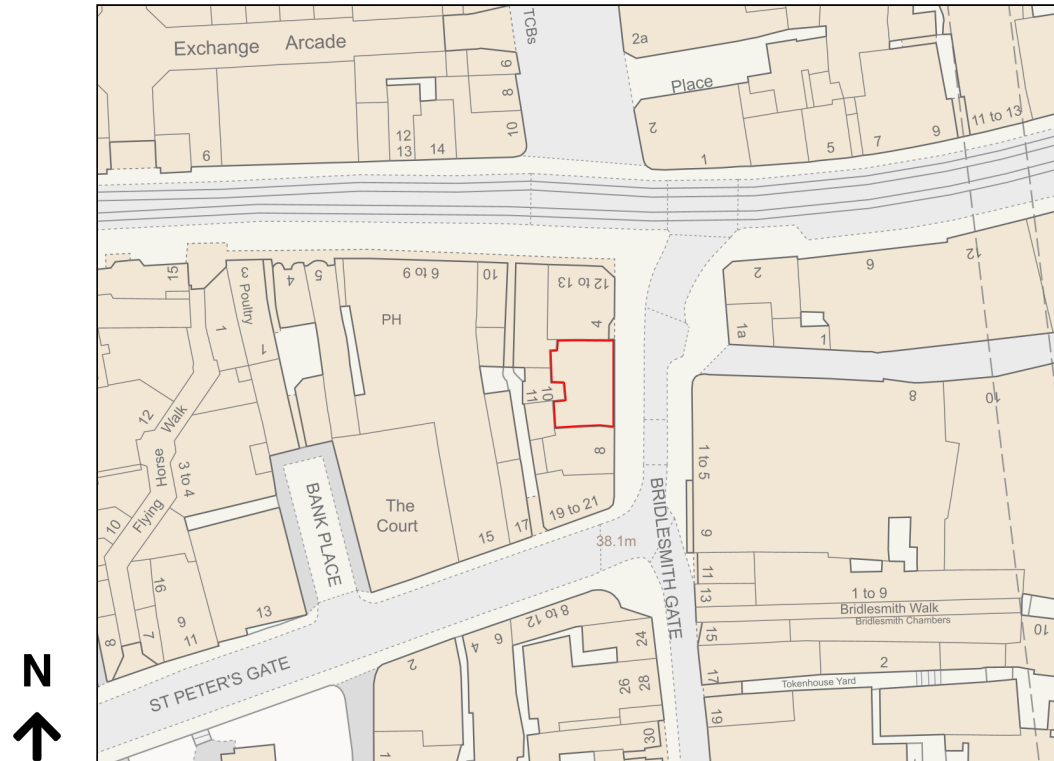

Location Plan

Site Address: 6, Bridlesmith Gate, Nottingham, NG1 2GS

Date Produced: 21-Dec-2023

Scale: 1:1250 @A4

Planning Portal Reference: PP-12694869v1