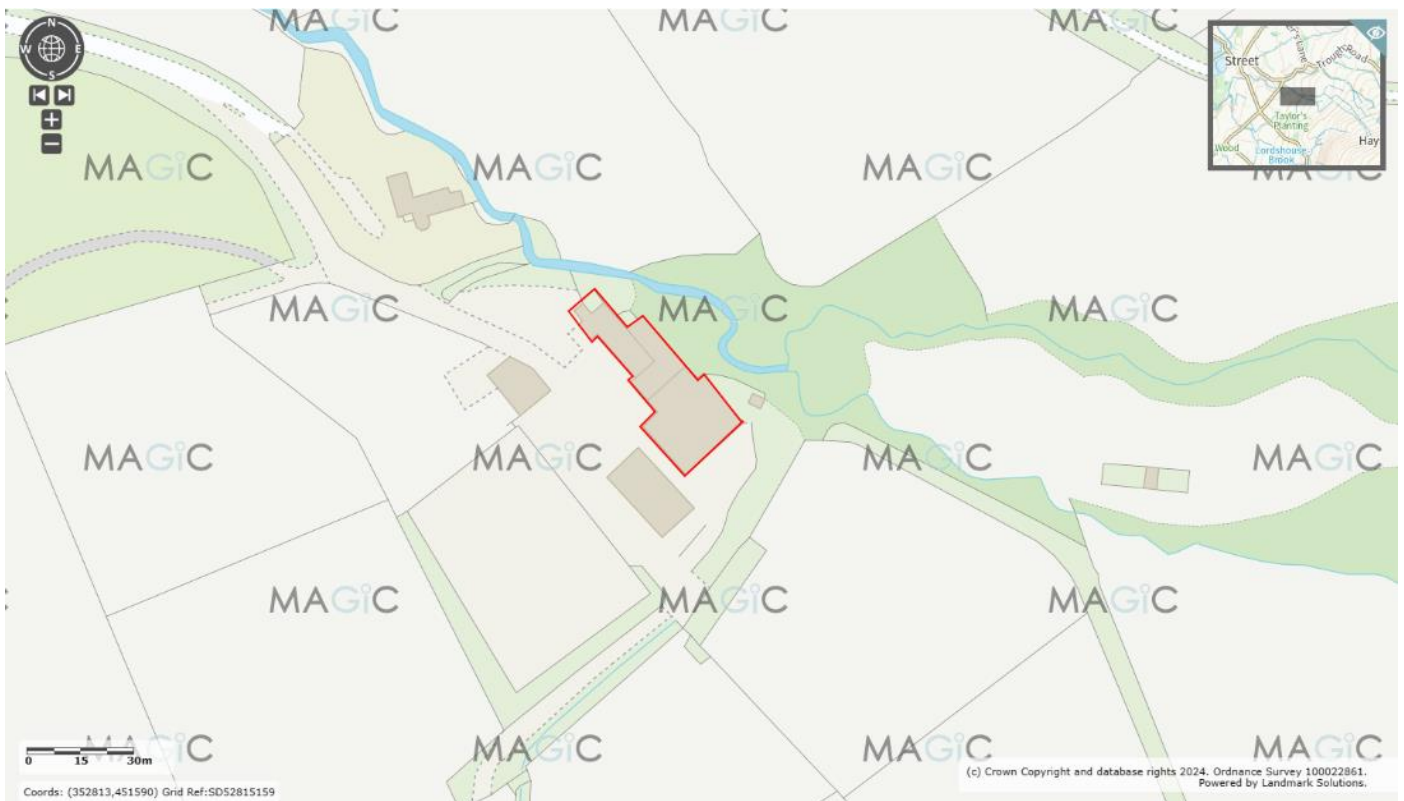

Figure C5b: Survey area

Taylor's Farm, Long Lane, Scorton, Preston, Lancashire, PR3 1DH

(National Grid Reference: SD52945151)

16/01/2024

Red outline above defines the survey area and top identifies Building 1 and Building 2 as described