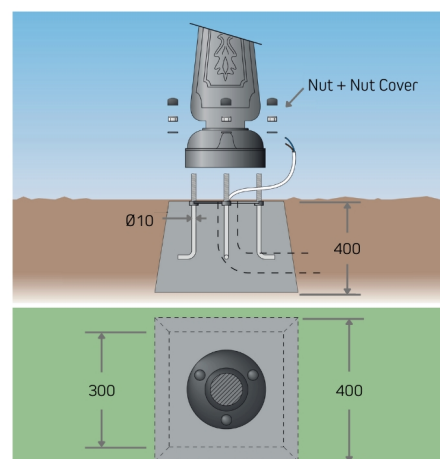

SAURO 800

CONTEMPORARY COLLECTIONS

D15.554.AX.D1KCRB

Sauro 800mm 10W CCT GX53 LED Bollard,
Black

8031874224119

Product Details

Colour (Body/Diffuser)	Black / Clear
Material (Body/Diffuser)	Resin / PMMA
Lamp Type	10W GX53 LED
Colour Temperature	CCT SET
Lamp Quantity	1
Voltage	100-240V - 50/60Hz
Class	Class II
IP Rating	IP55
Weight	3.57 kg
Warranty	1 year on electrical components
Country of Origin	Made in Italy by Fumagalli S.r.L
Commodity Code	9405194090

SAURO 800

CONTEMPORARY COLLECTIONS

Lamp Details

10W GX53

Luminous Flux (Total)	3000K	1285LM
	4000K	1350LM
	6500K	1410LM
Luminous Flux (Use 120°)		1050LM
CRI		>80
Beam Angle		112°
Switching Cycle		>30000
Warm Up Time		0s
Lifetime		25000h
Warranty		2 years

Ground Fixing Details

Cage B

Supplied with cage for fixing into concrete foundation.