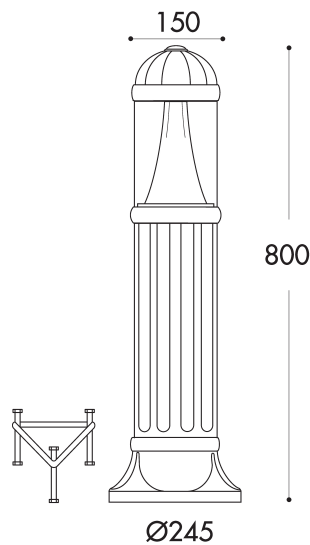

SAURO 800

CONTEMPORARY COLLECTIONS

D15.554.AX.D1KCRB

Sauro 800mm 10W CCT GX53 LED Bollard,
Black

8031874224119

Product Details

Colour (Body/Diffuser)	Black / Clear
Material (Body/Diffuser)	Resin / PMMA
Lamp Type	10W GX53 LED
Colour Temperature	CCT SET
Lamp Quantity	1
Voltage	100-240V - 50/60Hz
Class	Class II
IP Rating	IP55
Weight	3.57 kg
Warranty	1 year on electrical components
Country of Origin	Made in Italy by Fumagalli S.r.L
Commodity Code	9405194090

SAURO 800

CONTEMPORARY COLLECTIONS

Lamp Details

10W GX53

Luminous Flux (Total)	3000K	1285LM
	4000K	1350LM
	6500K	1410LM
Luminous Flux (Use 120°)		1050LM
CRI		>80
Beam Angle		112°
Switching Cycle		>30000
Warm Up Time		0s
Lifetime		25000h
Warranty		2 years