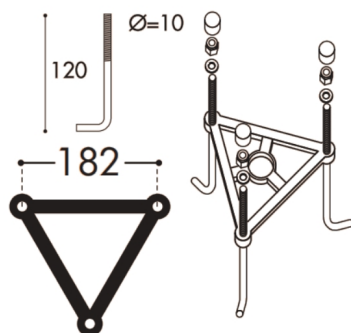

SAURO 800

CONTEMPORARY COLLECTIONS

D15.554.AX.D1KCRB

Sauro 800mm 10W CCT GX53 LED Bollard,
Black

8031874224119

Product Details

Colour (Body/Diffuser)	Black / Clear
Material (Body/Diffuser)	Resin / PMMA
Lamp Type	10W GX53 LED
Colour Temperature	CCT SET
Lamp Quantity	1
Voltage	100-240V - 50/60Hz
Class	Class II
IP Rating	IP55
Weight	3.57 kg
Warranty	1 year on electrical components
Country of Origin	Made in Italy by Fumagalli S.r.L
Commodity Code	9405194090

SAURO 800

CONTEMPORARY COLLECTIONS

Lamp Details

10W GX53

Luminous Flux (Total)	3000K	1285LM
	4000K	1350LM
	6500K	1410LM
Luminous Flux (Use 120°)		1050LM
CRI		>80
Beam Angle		112°
Switching Cycle		>30000
Warm Up Time		0s
Lifetime		25000h
Warranty		2 years

Ground Fixing Details

Cage B

Supplied with cage for fixing into concrete foundation.