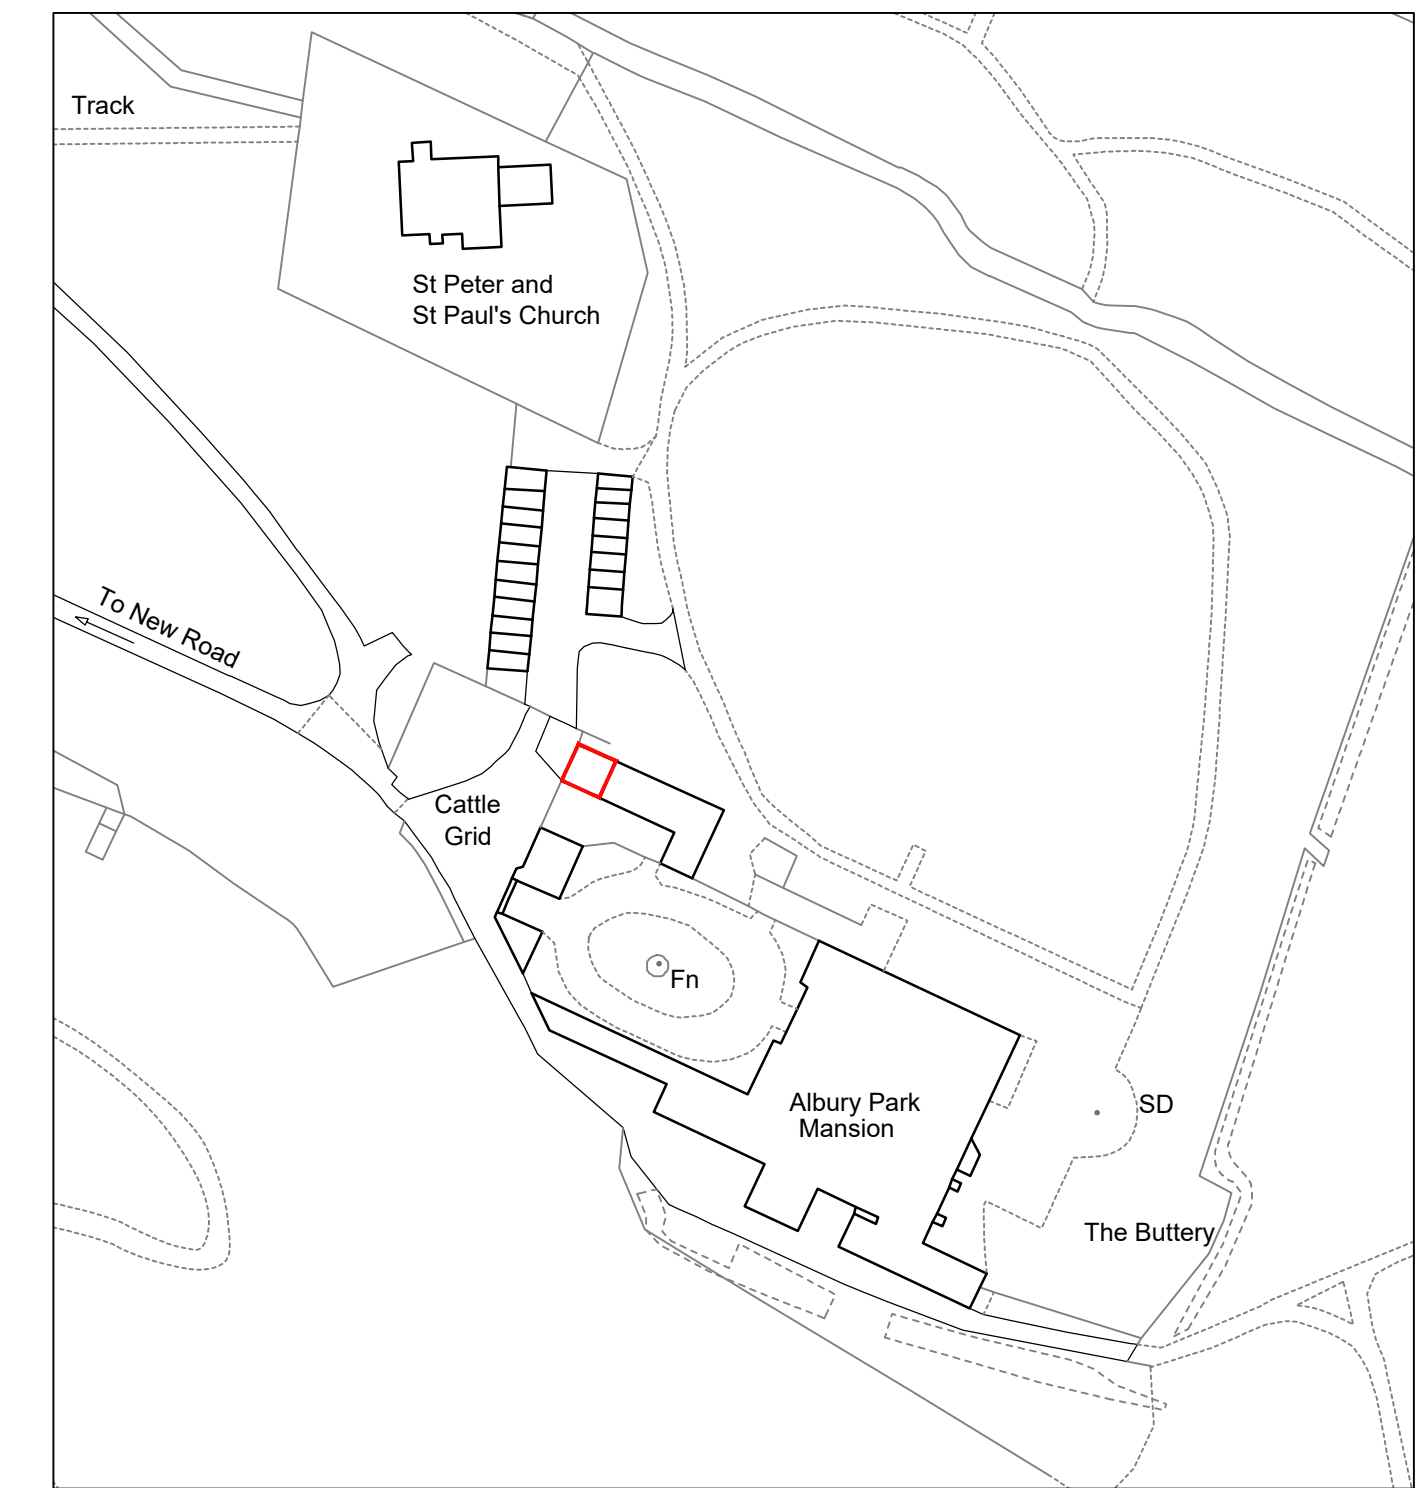

Site Location Plan
Scale 1:1250

© copyright

M C A | MICHAEL CONOLEY ARCHITECTS ASSOCIATES			
PROJECT: 16 The Mews, Albury Park Mansion, Albury, Surrey, GU5 9BB	DATE: 01.24		SCALE: 1:1250 & 1:200
JOB NUMBER: 1803	PAPER SIZE: A1	DRAWING NUMBER: 1803/S-01