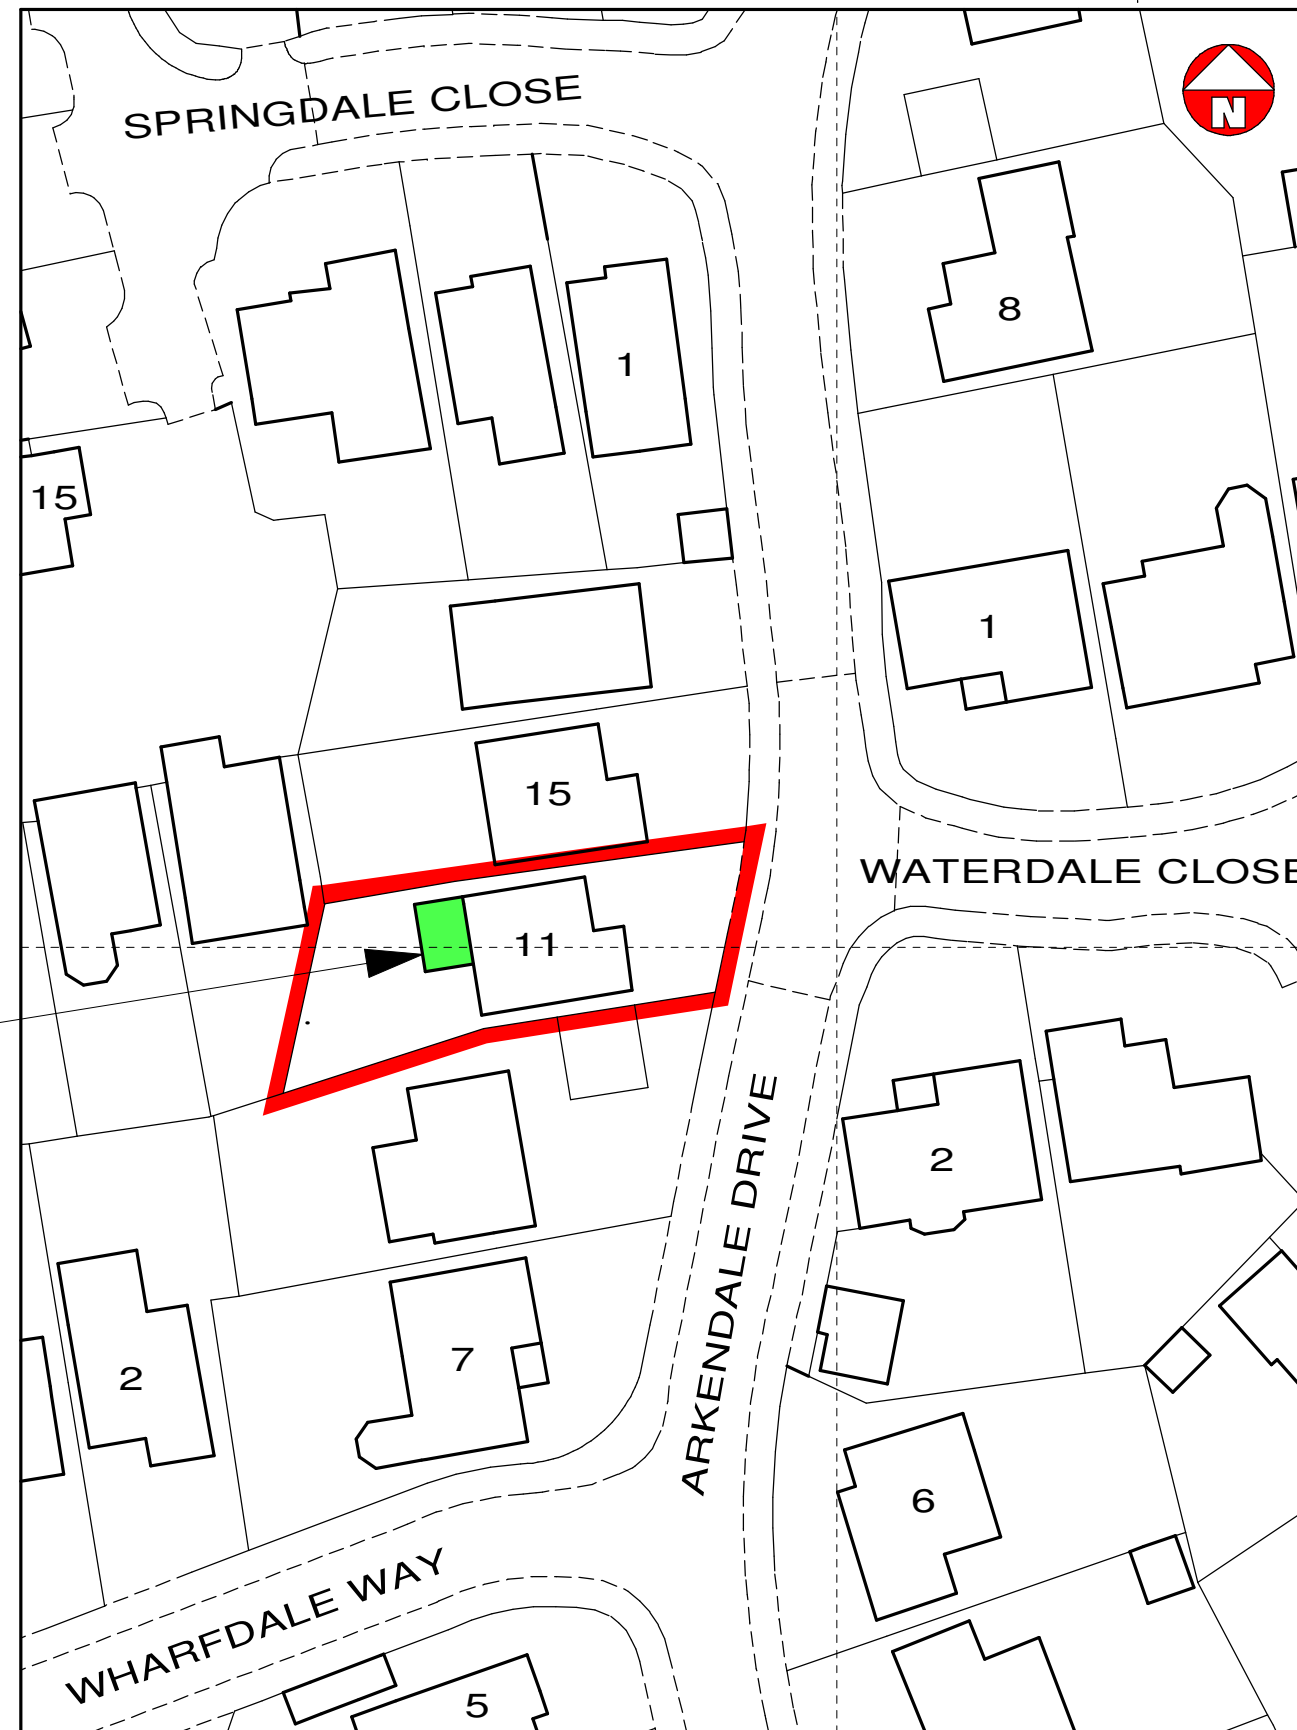

**PROPOSED
EXTENSION
SHADED GREEN**

Ordnance Survey (c) Crown Copyright 2024. All rights reserved. Licence number 100022432

PROPOSED BLOCK PLAN 1:500