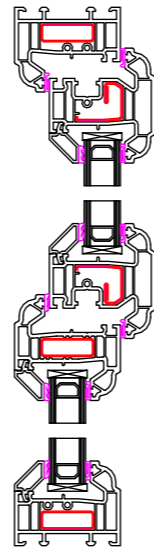

Window Profiles by Window Type 1:5

**Type A -
Fixed in Frame**

**Type B -
Fixed in Sash**

**Type C -
Fanlight**

**Type D -
Side Hung**

**Type E -
Top Hung**

**Type F -
Tilt & Turn**

**Type G -
50 - 50 Mock Sash**

**Type H -
Fanlight over Dummy Vent**

Scale 1:100

Scale 1:50

Contract No.
FHI 113200

Site Address -
42 Menzies Avenue
Basildon
Essex
SS15 6SX

Drawing No.
3 of 4

FHI Window Profiles by
Window Type

All Dimensions in mm

Scale: 1 : 5

Signed Off on - 20/02/2024

Review on -

First Home Improvements
Station Road Industrial
Estate Lenwade Norfolk
NR9 5LY

© Drawings, associated documentation and intellectual property is protected under copyright law.
All documentation by First Home Improvements prohibits unauthorised actions such as (but not limited to) the re-issuing and re-production thereof without prior consent.