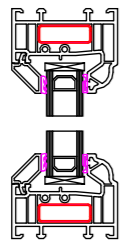

Window Profiles by Window Type 1:5

**Type A -
Fixed in Frame**

**Type B -
Fixed in Sash**

**Type C -
Fanlight**

**Type D -
Side Hung**

**Type E -
Top Hung**

**Type F -
Tilt & Turn**

**Type G -
50 - 50 Mock Sash**

**Type H -
Fanlight over Dummy Vent**

Scale 1:100

Scale 1:50

Contract No.
FHI 113200

Site Address -
42 Menzies Avenue
Basildon
Essex
SS15 6SX

Drawing No.
3 of 4

FHI Window Profiles by
Window Type

All Dimensions in mm