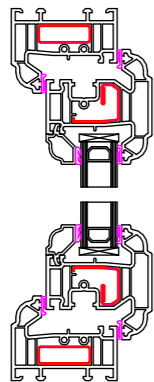

Window Profiles by Window Type 1:5

**Type A -
Fixed in Frame**

**Type B -
Fixed in Sash**

**Type C -
Fanlight**

**Type D -
Side Hung**

**Type E -
Top Hung**

**Type F -
Tilt & Turn**

**Type G -
50 - 50 Mock Sash**

**Type H -
Fanlight over Dummy Vent**

Scale 1:100

Scale 1:50

Contract No.
FHI 113200

Site Address -
42 Menzies Avenue
Basildon
Essex
SS15 6SX

Drawing No.
3 of 4

FHI Window Profiles by
Window Type

All Dimensions in mm