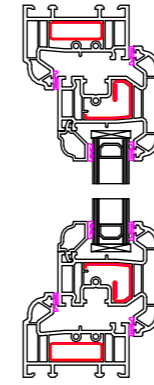

Window Profiles by Window Type 1:5

**Type A -
Fixed in Frame**

**Type B -
Fixed in Sash**

**Type C -
Fanlight**

**Type D -
Side Hung**

**Type E -
Top Hung**

**Type F -
Tilt & Turn**

**Type G -
50 - 50 Mock Sash**

**Type H -
Fanlight over Dummy Vent**

Scale 1:100

Scale 1:50

Contract No.
FHI 113200

Site Address -
42 Menzies Avenue
Basildon
Essex
SS15 6SX

Drawing No.
3 of 4

FHI Window Profiles by
Window Type

All Dimensions in mm