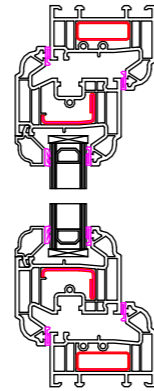

Window Profiles by Window Type 1:5

**Type A -
Fixed in Frame**

**Type B -
Fixed in Sash**

**Type C -
Fanlight**

**Type D -
Side Hung**

**Type E -
Top Hung**

**Type F -
Tilt & Turn**

**Type G -
50 - 50 Mock Sash**

**Type H -
Fanlight over Dummy Vent**

Scale 1:100

Scale 1:50

Contract No.
FHI 113200

Site Address -
42 Menzies Avenue
Basildon
Essex
SS15 6SX

Drawing No.
3 of 4

FHI Window Profiles by
Window Type

All Dimensions in mm