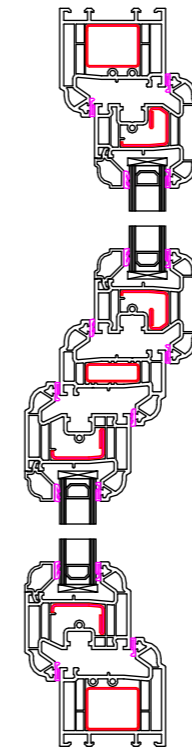

Window Profiles by Window Type 1:5

**Type A -
Fixed in Frame**

**Type B -
Fixed in Sash**

**Type C -
Fanlight**

**Type D -
Side Hung**

**Type E -
Top Hung**

**Type F -
Tilt & Turn**

**Type G -
50 - 50 Mock Sash**

**Type H -
Fanlight over Dummy Vent**

Scale 1:100

Scale 1:50

Contract No.
FHI 113200

Site Address -
42 Menzies Avenue
Basildon
Essex
SS15 6SX

Drawing No.
3 of 4

FHI Window Profiles by
Window Type

All Dimensions in mm

Scale: 1 : 5

Signed Off on - 20/02/2024

Review on -

First Home Improvements
Station Road Industrial
Estate Lenwade Norfolk
NR9 5LY

© Drawings, associated documentation and intellectual property is protected under copyright law.
All documentation by First Home Improvements prohibits unauthorised actions such as (but not limited to) the re-issuing and re-production thereof without prior consent.