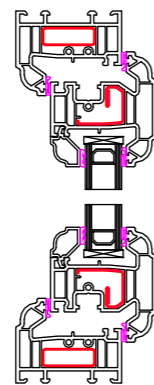

Window Profiles by Window Type 1:5

**Type A -
Fixed in Frame**

**Type B -
Fixed in Sash**

**Type C -
Fanlight**

**Type D -
Side Hung**

**Type E -
Top Hung**

**Type F -
Tilt & Turn**

**Type G -
50 - 50 Mock Sash**

**Type H -
Fanlight over Dummy Vent**

Scale 1:100

Scale 1:50

Contract No.
FHI 113200

Site Address -
42 Menzies Avenue
Basildon
Essex
SS15 6SX

Drawing No.
3 of 4

FHI Window Profiles by
Window Type

All Dimensions in mm