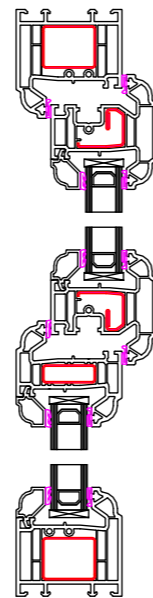

Window Profiles by Window Type 1:5

**Type A -
Fixed in Frame**

**Type B -
Fixed in Sash**

**Type C -
Fanlight**

**Type D -
Side Hung**

**Type E -
Top Hung**

**Type F -
Tilt & Turn**

**Type G -
50 - 50 Mock Sash**

**Type H -
Fanlight over Dummy Vent**

Scale 1:100

Scale 1:50

Contract No.
FHI 113200

Site Address -
42 Menzies Avenue
Basildon
Essex
SS15 6SX

Drawing No.
3 of 4

FHI Window Profiles by
Window Type

All Dimensions in mm