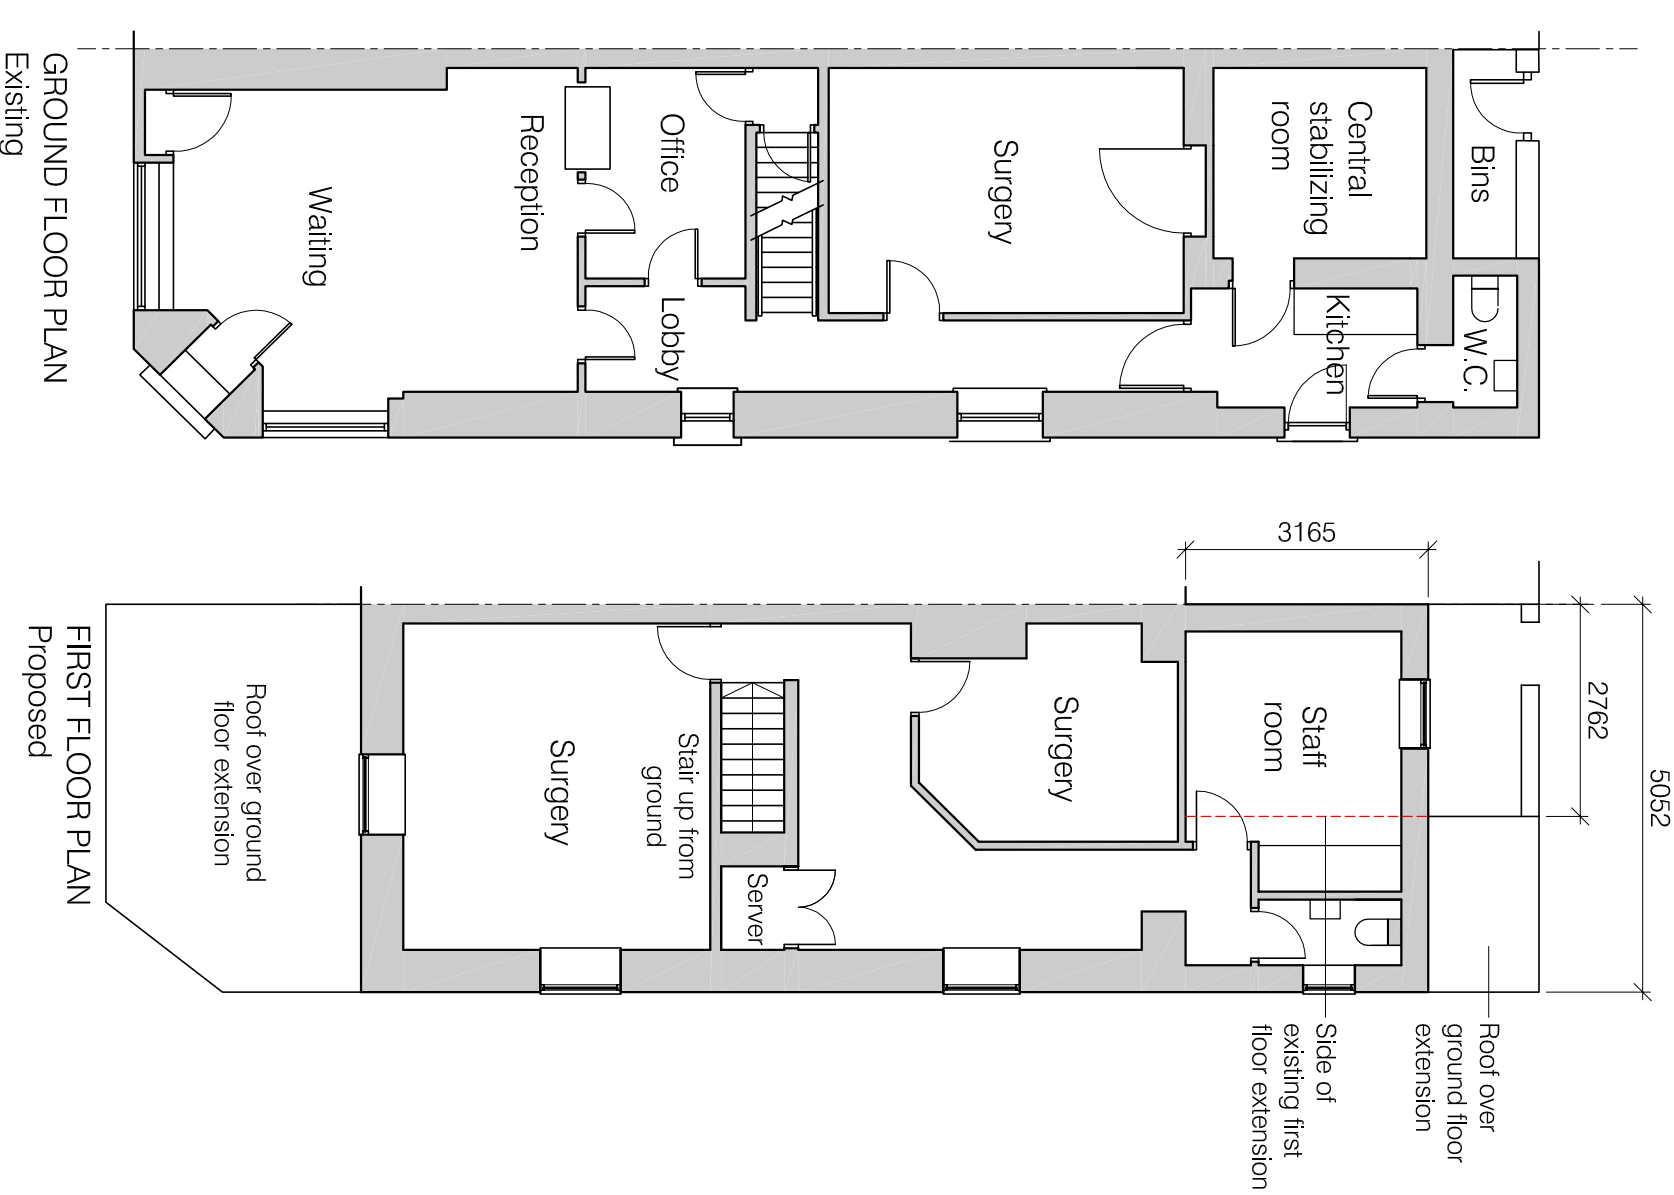

Do not scale. Contractors must check all dimensions on site before preparing production drawings or commencing any work. This drawing and its design is the copyright of LMC Architecture Limited and may not be reproduced in any form whatsoever without their prior express written consent.

Revision	Date	Revision note	Drawn by	Purpose of issue
B	16.02.24	Updated in accordance with recent client comments.	LM	Planning

<p>Project First floor extension to Brierccliffe Road Dental Practice, Burnley</p> <p>Client Brierccliffe Road Dental Practice Burnley</p>	<p>Drawing title Proposed Layouts</p> <p>Drawing number 2337 - PLO2 B</p>	<p>Scale 1:100 @ A3</p> <p>Date 21.01.24</p>	<p>LMC Architecture Limited Architectural design services</p> <p>4 Doveedale Drive, Ightenhill, Burnley, Lancashire, BB12 8XD Web : www.lmcarchitecture.co.uk</p>	
--	---	--	---	--