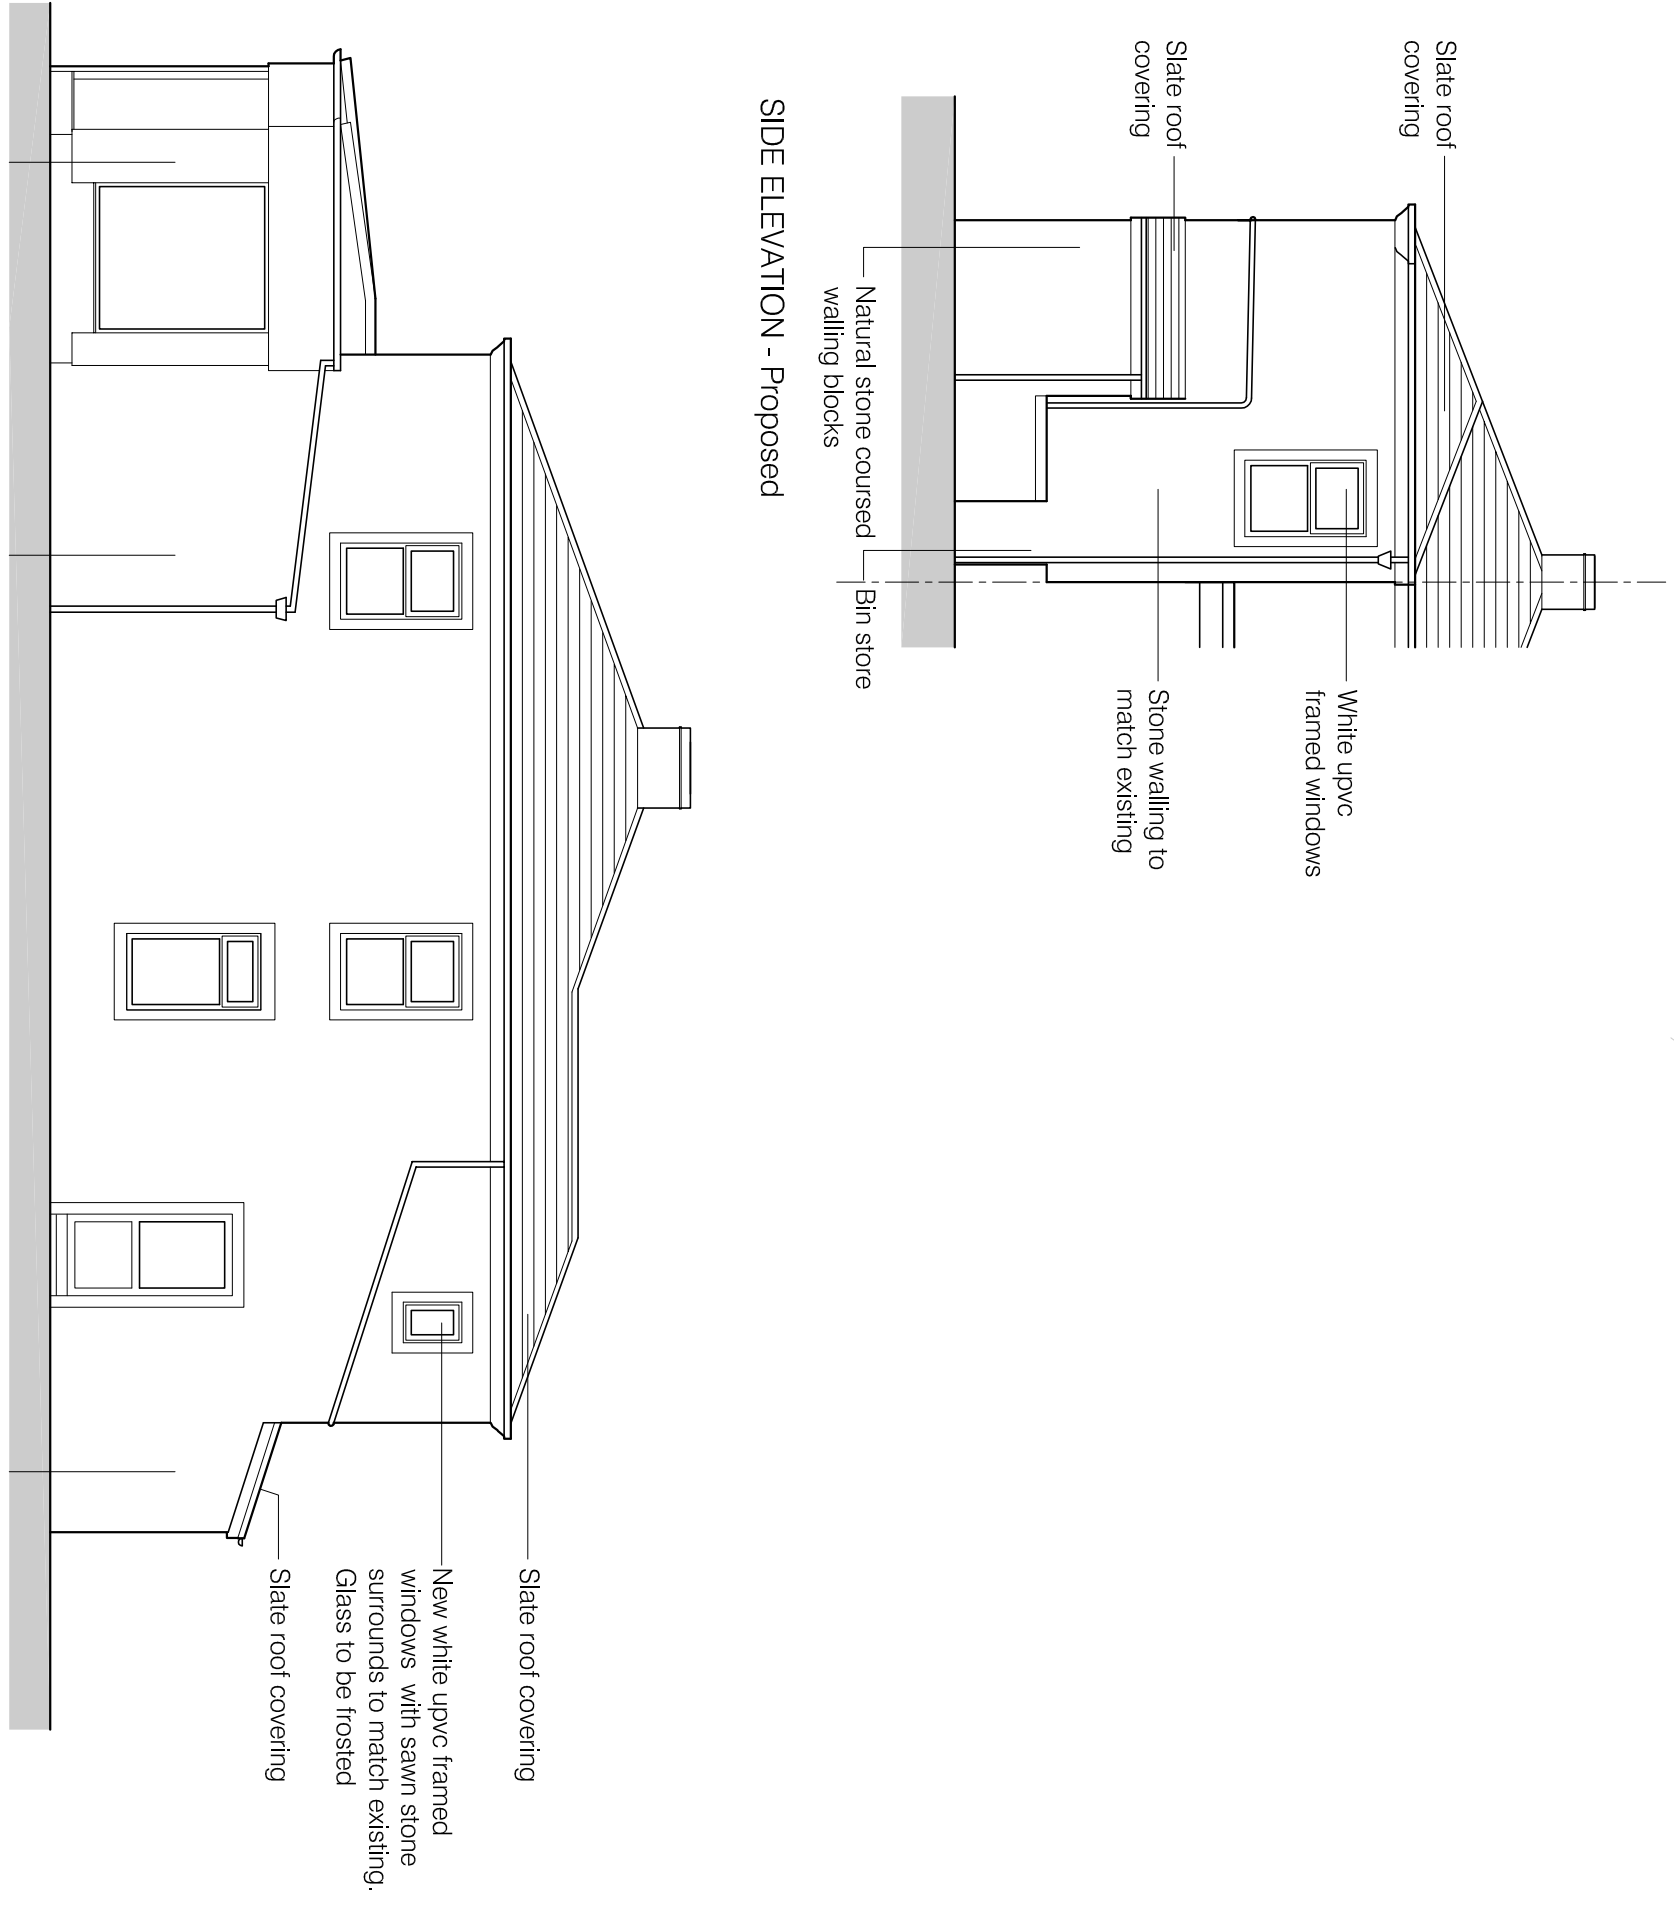

Do not scale. Contractors must check all dimensions on site before preparing production drawings or commencing any work. This drawing and its design is the copyright of LMC Architecture Limited and may not be reproduced in any form whatsoever without their prior express written consent.

Revision	Date	Revision note	Drawn by	Purpose of issue
B	16.02.24	Updated in accordance with recent client comments.	LM	Planning

<p>Project First floor extension to Brierccliffe Road Dental Practice, Burnley</p> <p>Client Brierccliffe Road Dental Practice Burnley</p>	<p>Drawing title Proposed Layouts</p> <p>Drawing number 2337 - PLO2 B</p>	<p>Scale 1:100 @ A3</p> <p>Date 21.01.24</p>	<p>LMC Architecture Limited Architectural design services</p> <p>4 Doveedale Drive, Ightenhill, Burnley, Lancashire, BB12 8XD Web : www.lmcarchitecture.co.uk</p>	
--	---	--	---	--