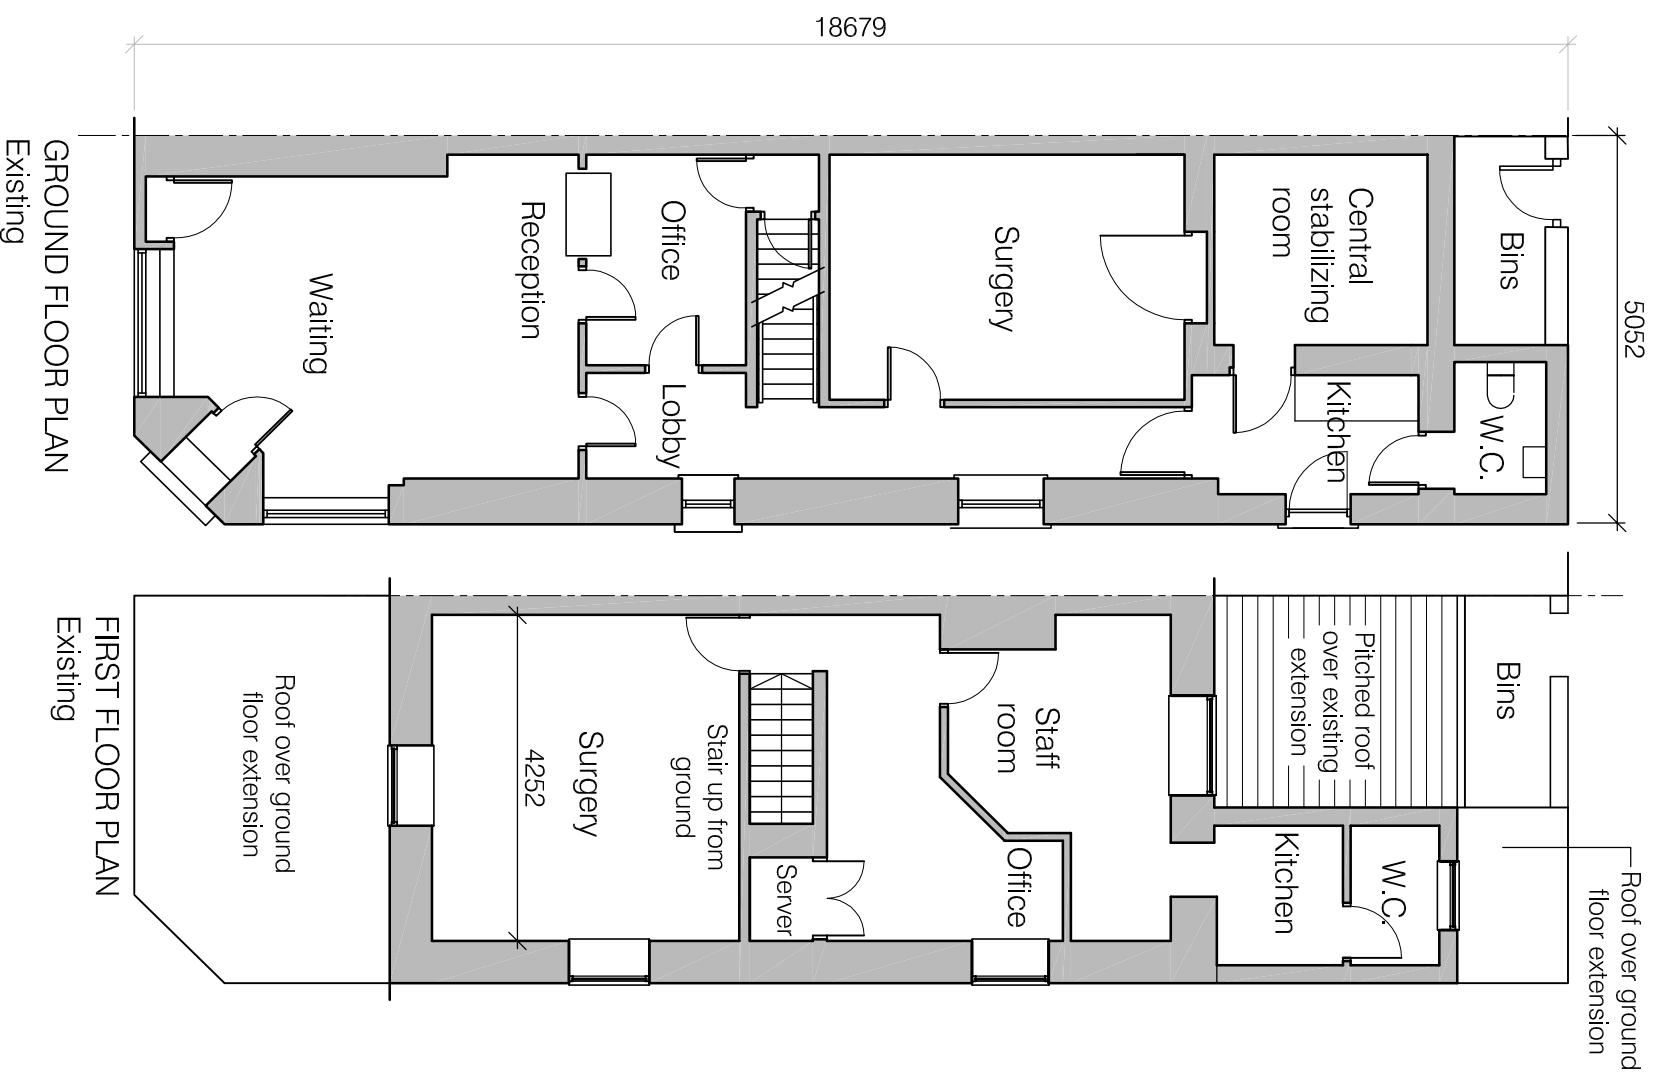

Do not scale. Contractors must check all dimensions on site before preparing production drawings or commencing any work. This drawing and its design is the copyright of LMC Architecture Limited and may not be reproduced in any form whatsoever without their prior express written consent.

Revision	Date	Revision note	Drawn by	Purpose of issue
-	21.01.24	First issue	LM	Planning

Project First floor extension to Briercliffe Road Dental Practice, Burnley	Drawing title Existing Layouts	Scale 1:100 @ A3	LMC Architecture Limited Architectural design services 4 Doveedale Drive, Ightenhill, Burnley, Lancashire, BB12 8XD Web : www.lmcarchitecture.co.uk	
Client Briercliffe Road Dental Practice Burnley	Drawing number 2337 – PLO1	Date 21.01.24		