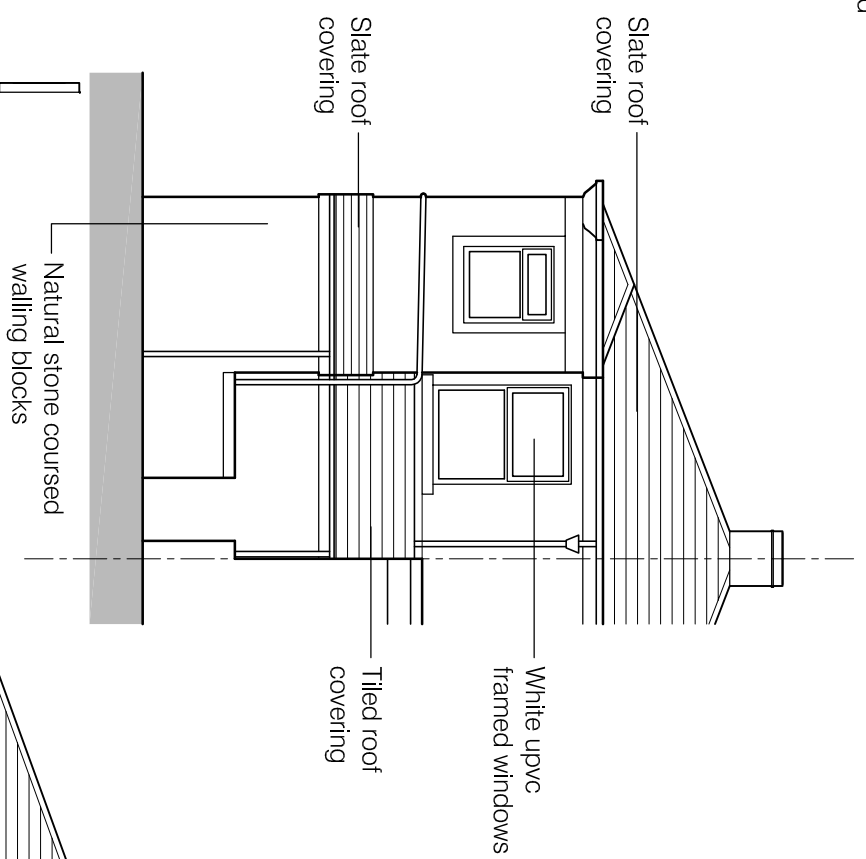

Do not scale. Contractors must check all dimensions on site before preparing production drawings or commencing any work. This drawing and its design is the copyright of LMC Architecture Limited and may not be reproduced in any form whatsoever without their prior express written consent.

Revision	Date	Revision note	Drawn by	Purpose of issue
-	21.01.24	First issue	LM	Planning

Project First floor extension to Briercliffe Road Dental Practice, Burnley	Drawing title Existing Layouts	Scale 1:100 @ A3	LMC Architecture Limited Architectural design services 4 Doveedale Drive, Ightenhill, Burnley, Lancashire, BB12 8XD Web : www.lmcarchitecture.co.uk	
Client Briercliffe Road Dental Practice Burnley	Drawing number 2337 – PLO1	Date 21.01.24		