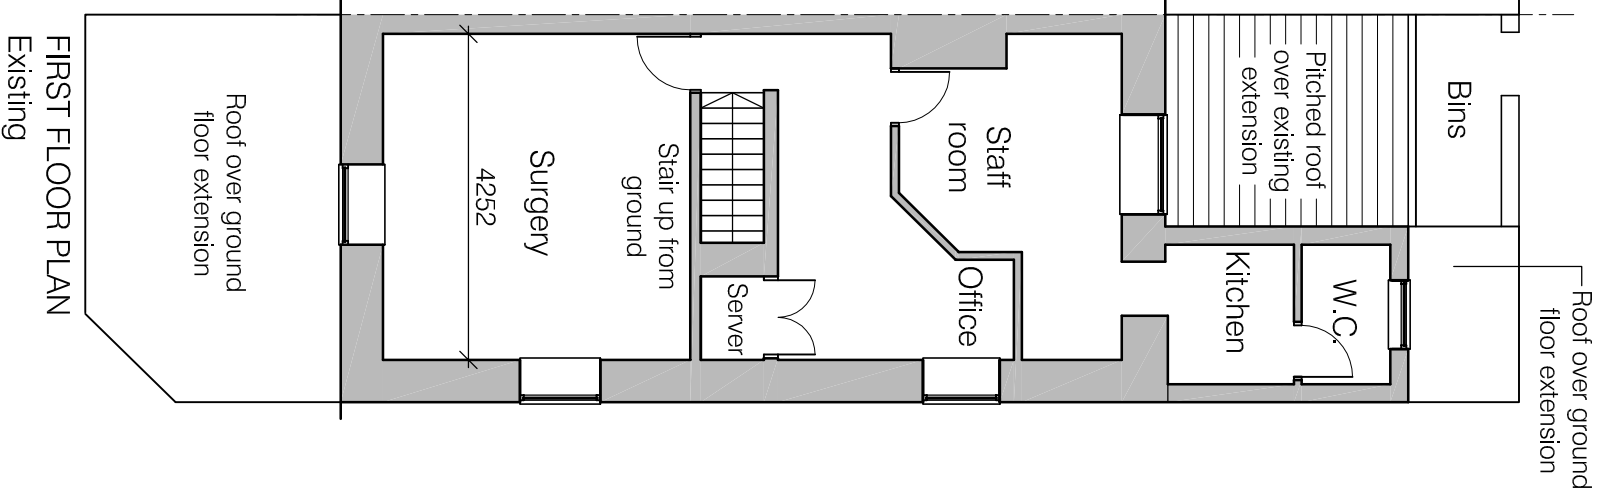

Do not scale. Contractors must check all dimensions on site before preparing production drawings or commencing any work. This drawing and its design is the copyright of LMC Architecture Limited and may not be reproduced in any form whatsoever without their prior express written consent.

Revision	Date	Revision note	Drawn by	Purpose of issue
-	21.01.24	First issue	LM	Planning

Project First floor extension to Briercliffe Road Dental Practice, Burnley	Drawing title Existing Layouts	Scale 1:100 @ A3	LMC Architecture Limited Architectural design services 4 Doveedale Drive, Ightenhill, Burnley, Lancashire, BB12 8XD Web : www.lmcarchitecture.co.uk	
Client Briercliffe Road Dental Practice Burnley	Drawing number 2337 – PLO1	Date 21.01.24		