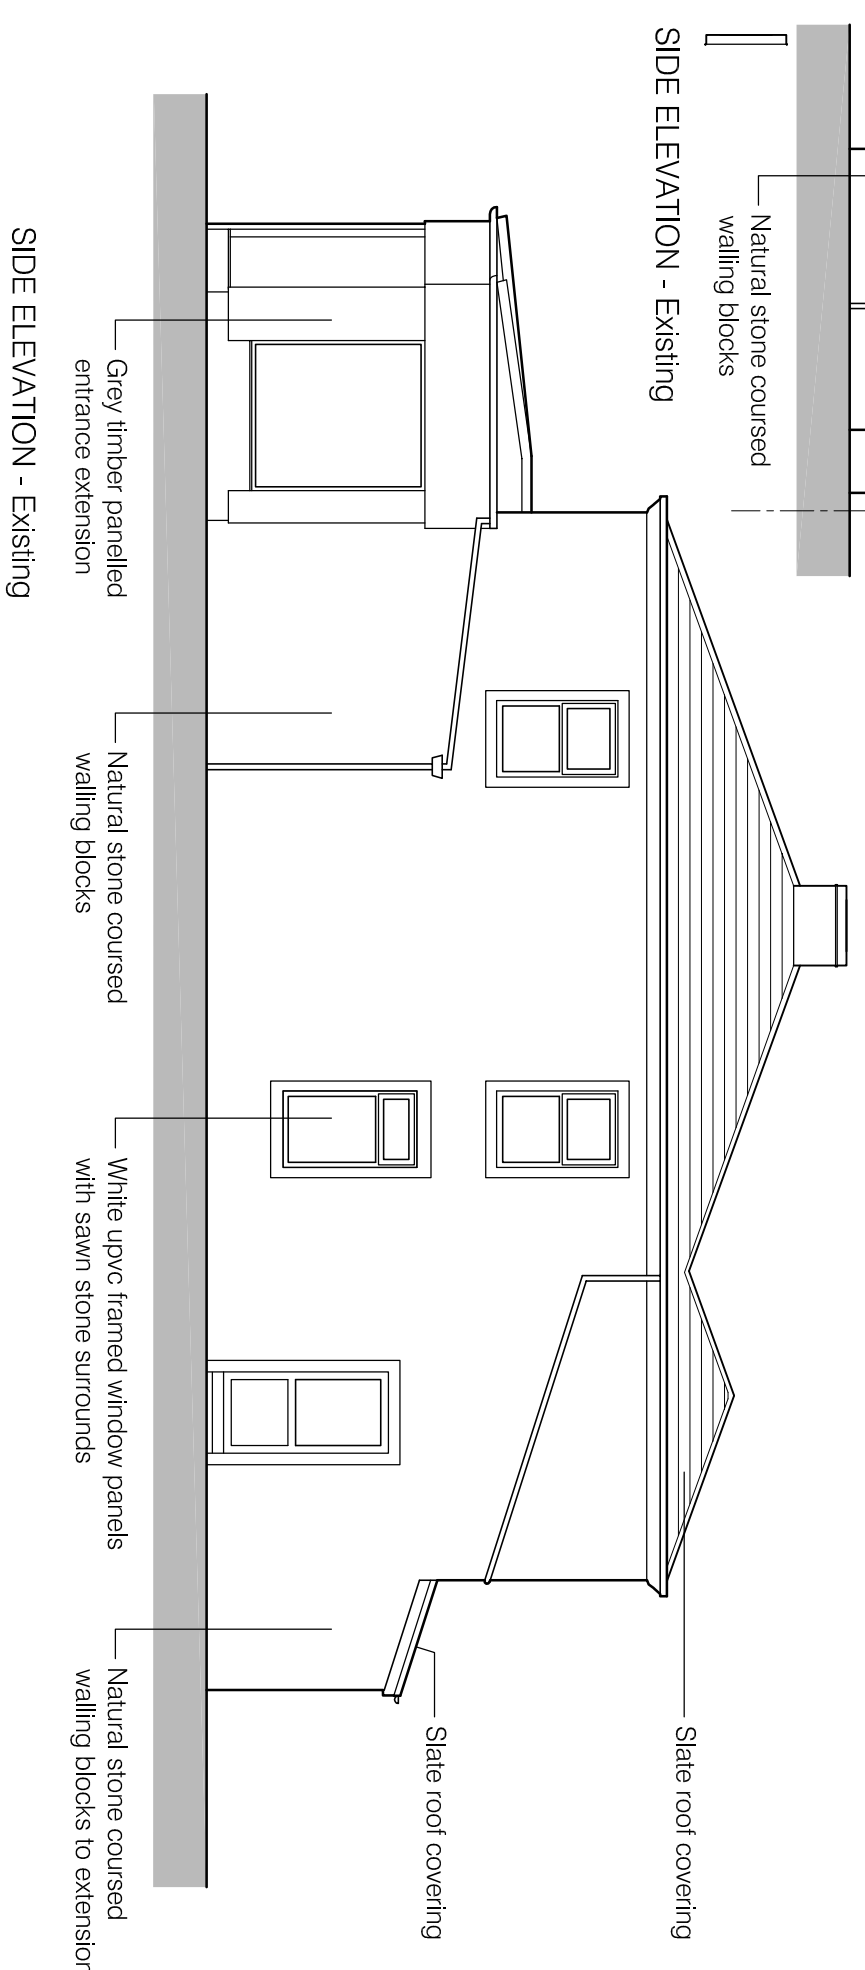

Do not scale. Contractors must check all dimensions on site before preparing production drawings or commencing any work. This drawing and its design is the copyright of LMC Architecture Limited and may not be reproduced in any form whatsoever without their prior express written consent.

Revision	Date	Revision note	Drawn by	Purpose of issue
-	21.01.24	First issue	LM	Planning

Project First floor extension to Briercliffe Road Dental Practice, Burnley	Drawing title Existing Layouts	Scale 1:100 @ A3	LMC Architecture Limited Architectural design services 4 Doveedale Drive, Ightenhill, Burnley, Lancashire, BB12 8XD Web : www.lmcarchitecture.co.uk	
Client Briercliffe Road Dental Practice Burnley	Drawing number 2337 – PLO1	Date 21.01.24		