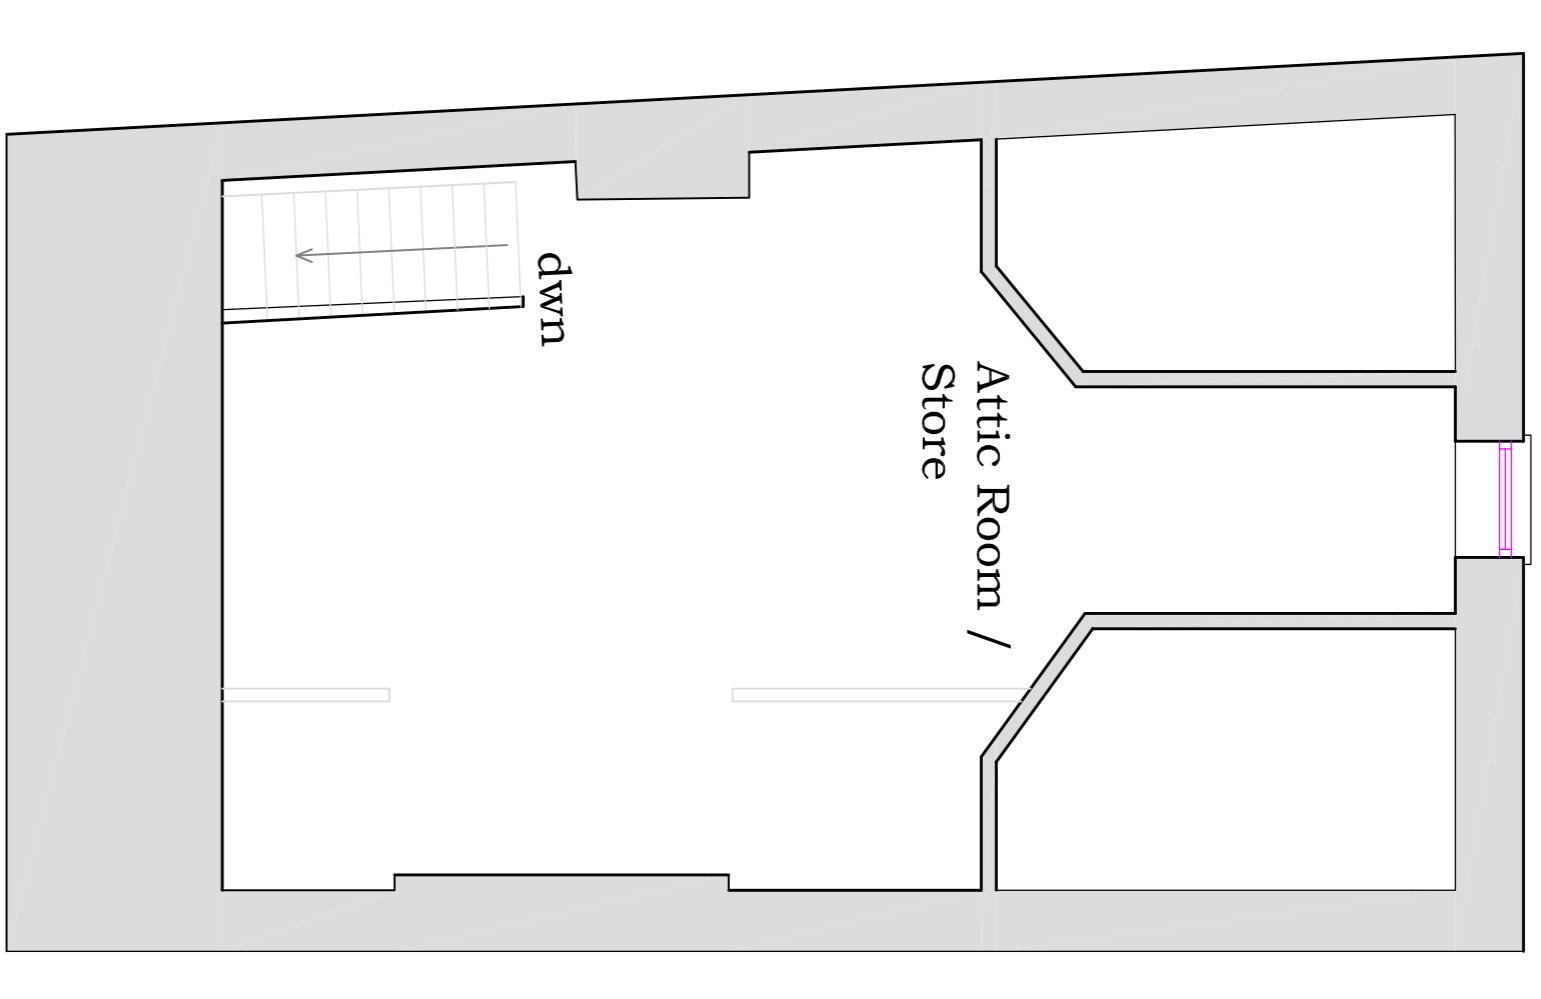

EXISTING LOWER GROUND FLOOR

EXISTING GROUND FLOOR

EXISTING FIRST FLOOR

EXISTING SECOND FLOOR

Copyright in this drawing is owned by Dell Design Services. Unauthorised reproduction, publication or use in any form without the prior consent of Dell Design Services is prohibited. Note: Modified prior to commencement of work. Do not scale from this drawing if not completely sure.

Drawn:	Checked:	Scale:	Date:
PD	SBS	1:50	MAY 2023
Drawing Number:	Contract No.:	Rev:	
PD/CG/02	23/0088		

Drawing Title:
EXISTING FLOOR PLANS.

Dell DESIGNS LTD
 paul.dellane@gmail.com - tel: 07967456073

Project:
PROPOSED CHANGE OF USE 193 HIGH STREET BLACKWOOD NP12 1AA