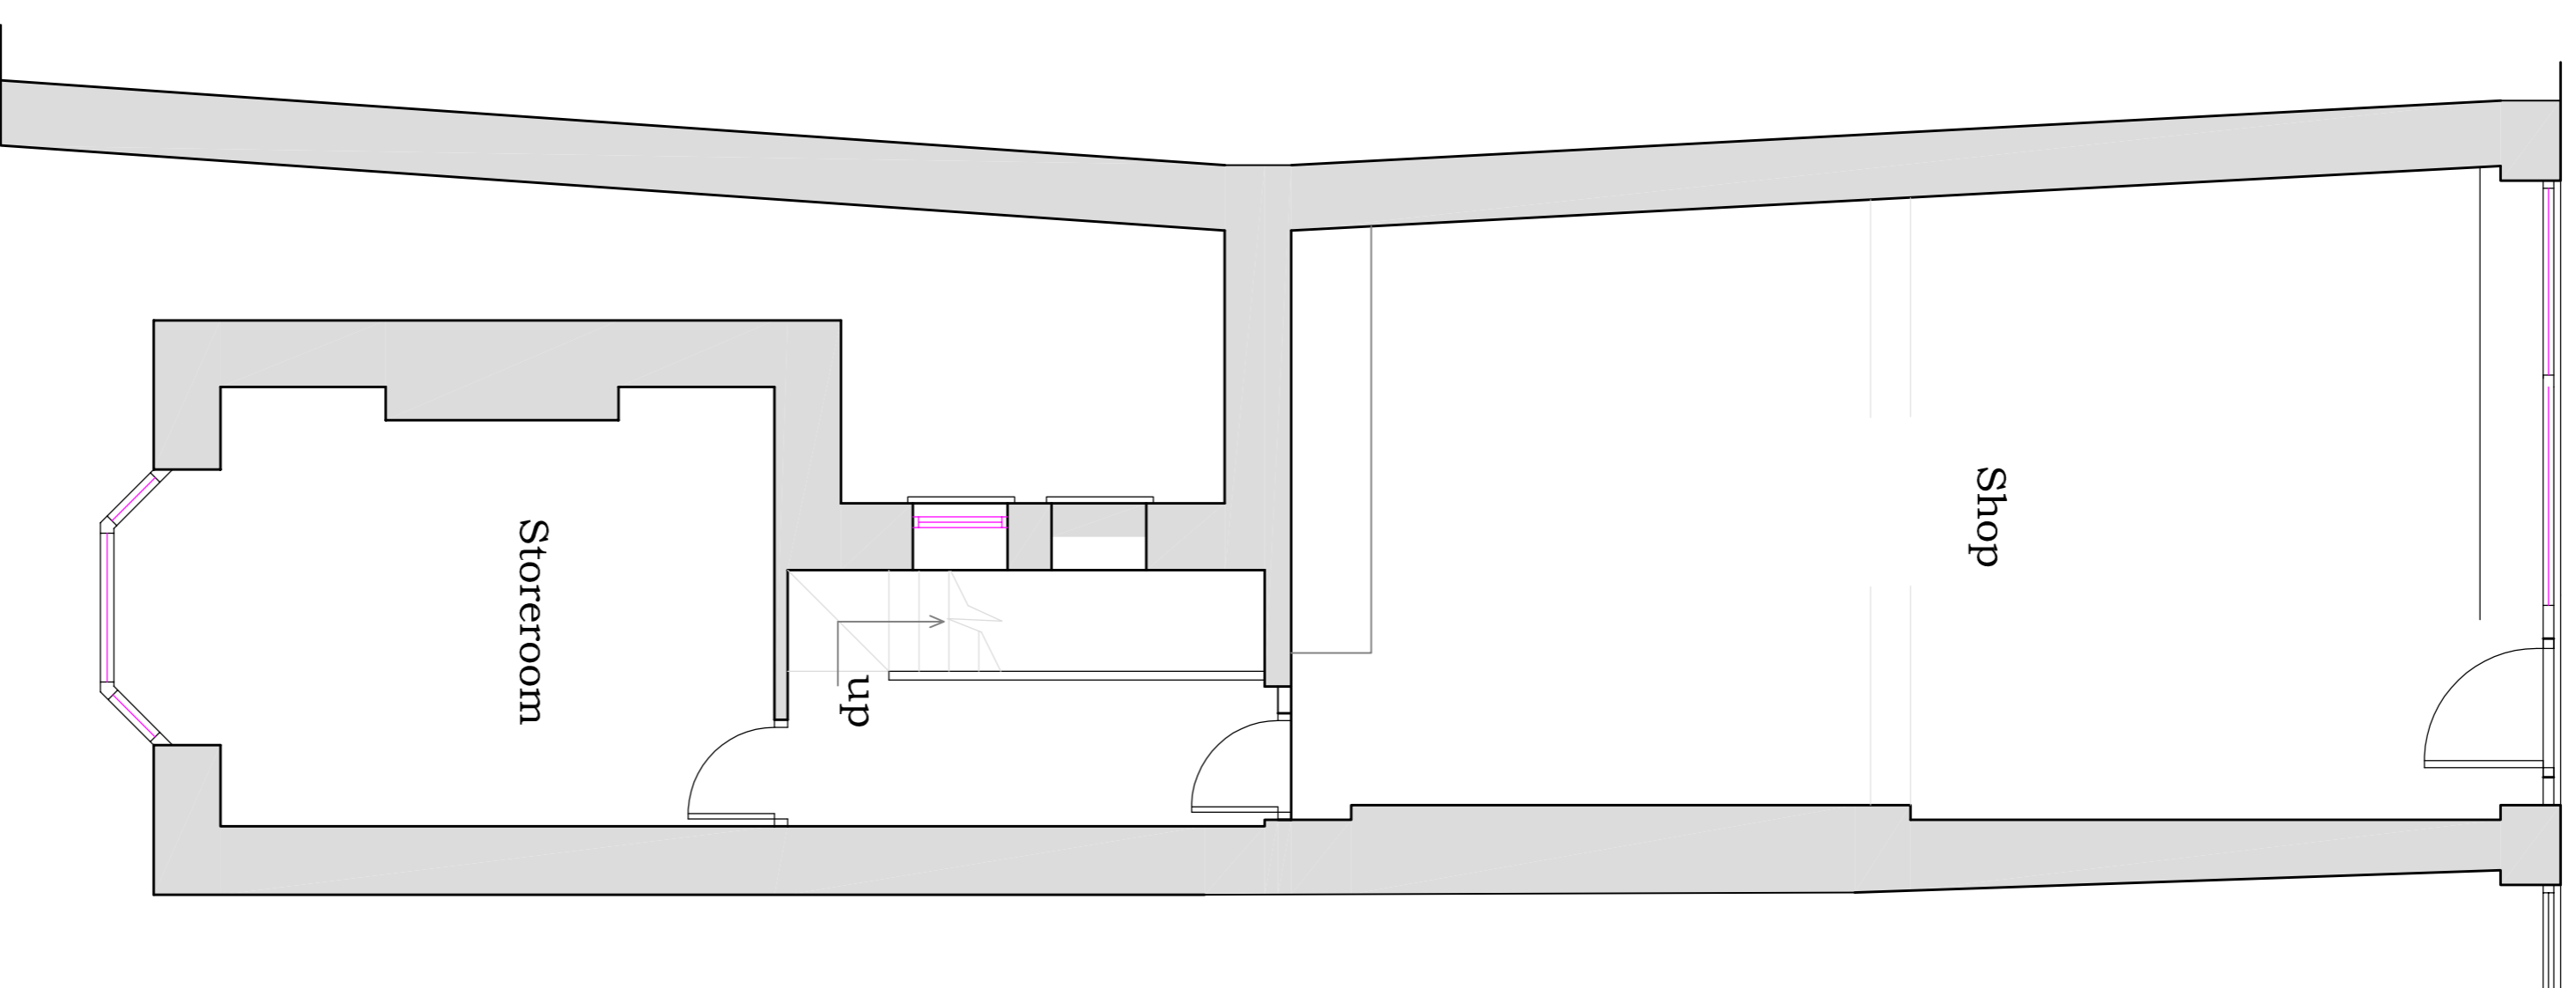

EXISTING LOWER GROUND FLOOR

EXISTING GROUND FLOOR

EXISTING FIRST FLOOR

EXISTING SECOND FLOOR

Copyright in this drawing is owned by Dell Design Services. Unauthorised reproduction, publication or use in any form without the prior consent of Dell Design Services is prohibited. Note: Modified prior to commencement of work. Do not scale from this drawing if not completely sure.

Drawn:	Checked:	Scale:	Date:
PD	SBS	1:50	MAY 2023
Drawing Number:	Contract No.:	Rev:	
PD/CG/02	23/0088		

Drawing Title:
EXISTING FLOOR PLANS.

Dell DESIGNS LTD
 paul.dellane@gmail.com - tel: 07967456073

Project:
PROPOSED CHANGE OF USE 193 HIGH STREET BLACKWOOD NP12 1AA