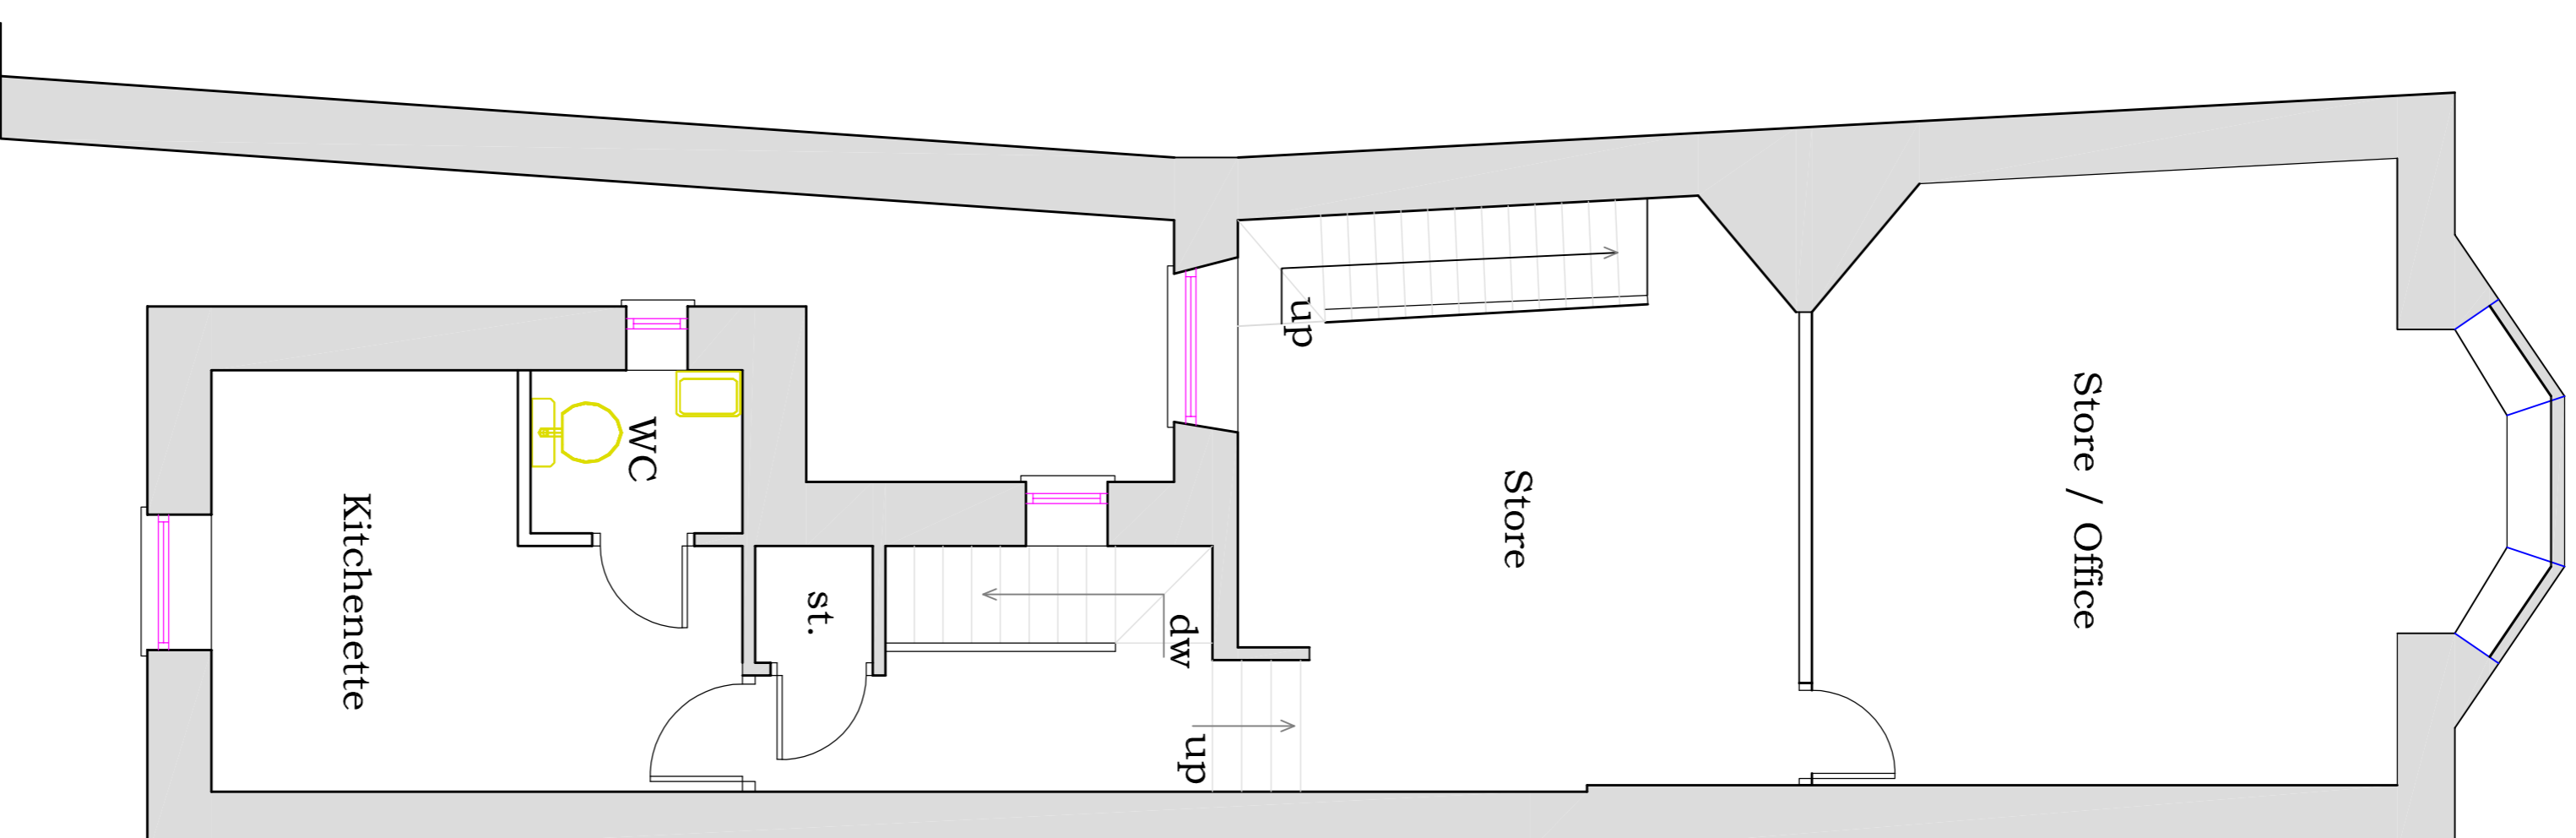

EXISTING LOWER GROUND FLOOR

EXISTING GROUND FLOOR

EXISTING FIRST FLOOR

EXISTING SECOND FLOOR

Copyright in this drawing is owned by Dell Design Services. Unauthorised reproduction, publication or use in any form without the prior consent of Dell Design Services is prohibited. Note: Modified prior to commencement of work. Do not scale from this drawing if not completely sure.

Drawn:	Checked:	Scale:	Date:
PD	SBS	1:50	MAY 2023
Drawing Number:	Contract No.:	Rev:	
PD/CG/02	23/0088		

Drawing Title:
EXISTING FLOOR PLANS.

Dell DESIGNS LTD
 paul.dellane@gmail.com - tel: 07967456073

Project:
PROPOSED CHANGE OF USE 193 HIGH STREET BLACKWOOD NP12 1AA