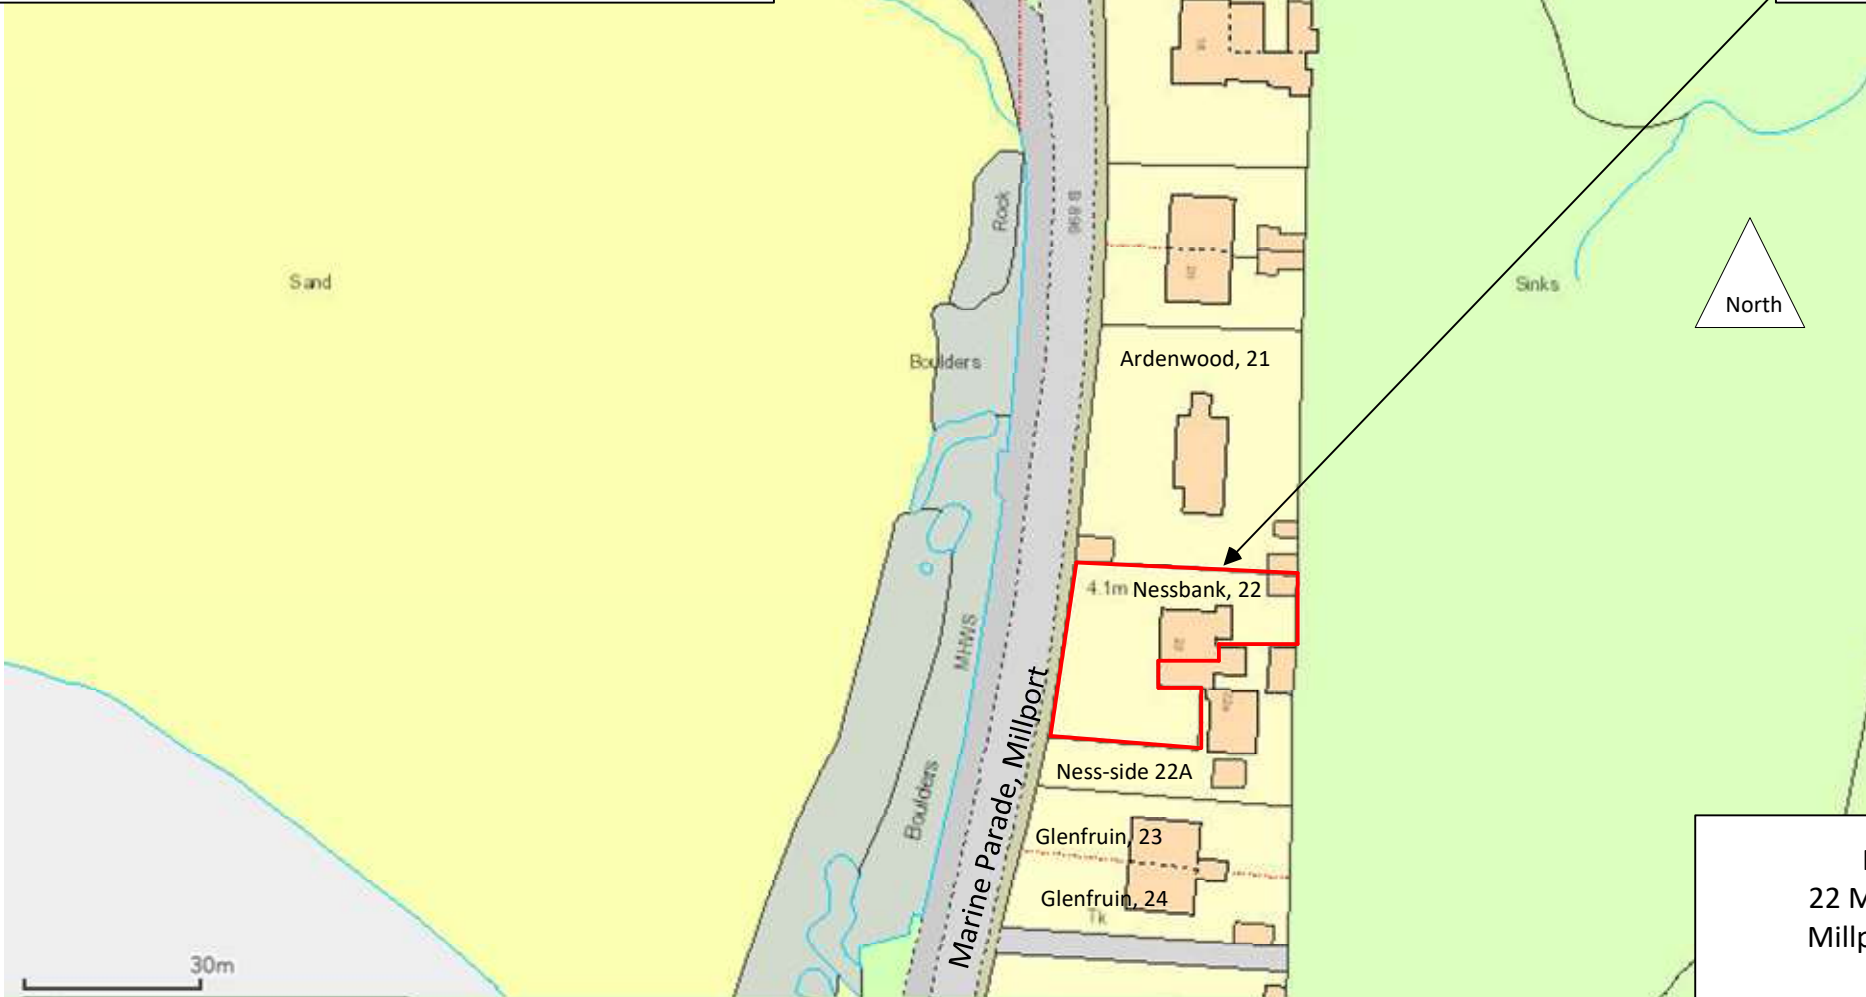

These drawings form part of Planning Application no 100660452-001
Nicola Campbell Feb 2024

Location Plan
Nessbank
22 Marine Parade
Millport KA28 0EE

Nessbank
22 Marine Parade
Millport KA28 0EE

Location Plan
15th February 2024
Scale 1:1500
Drawing no 100660452/LP