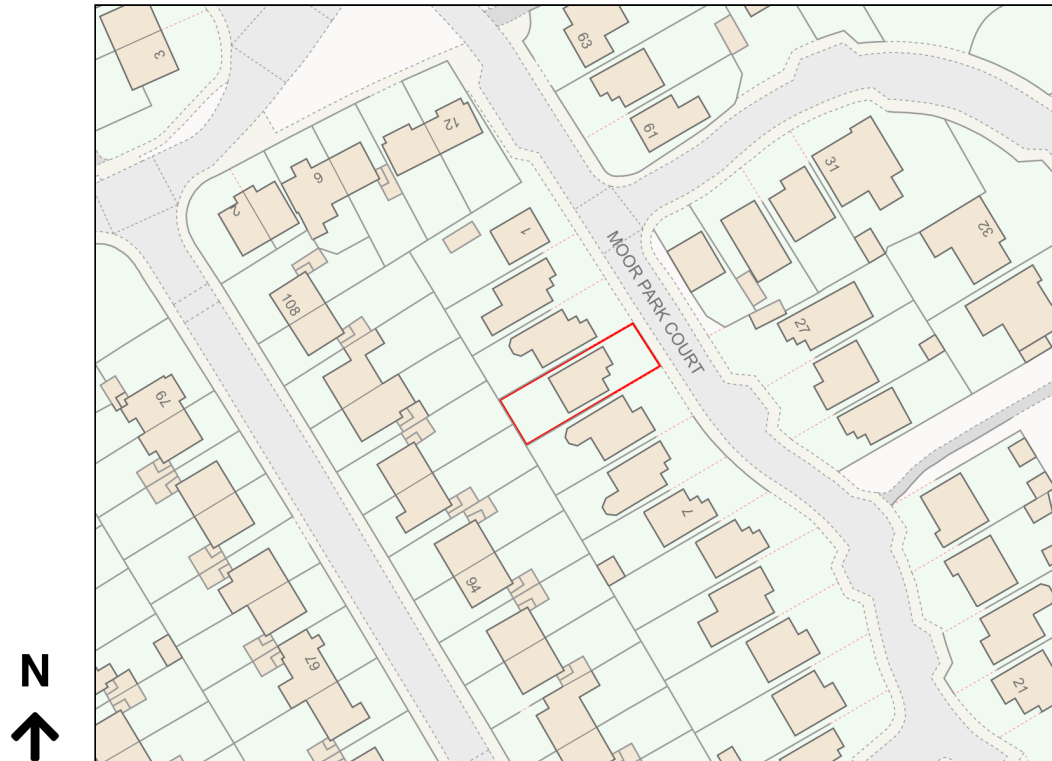

Location Plan

Site Address: 4, Moor Park Court, Moor Park, North Shields, NE29 8AH

Date Produced: 20-Feb-2024

Scale: 1:1250 @A4

Planning Portal Reference: PP-12822698v1