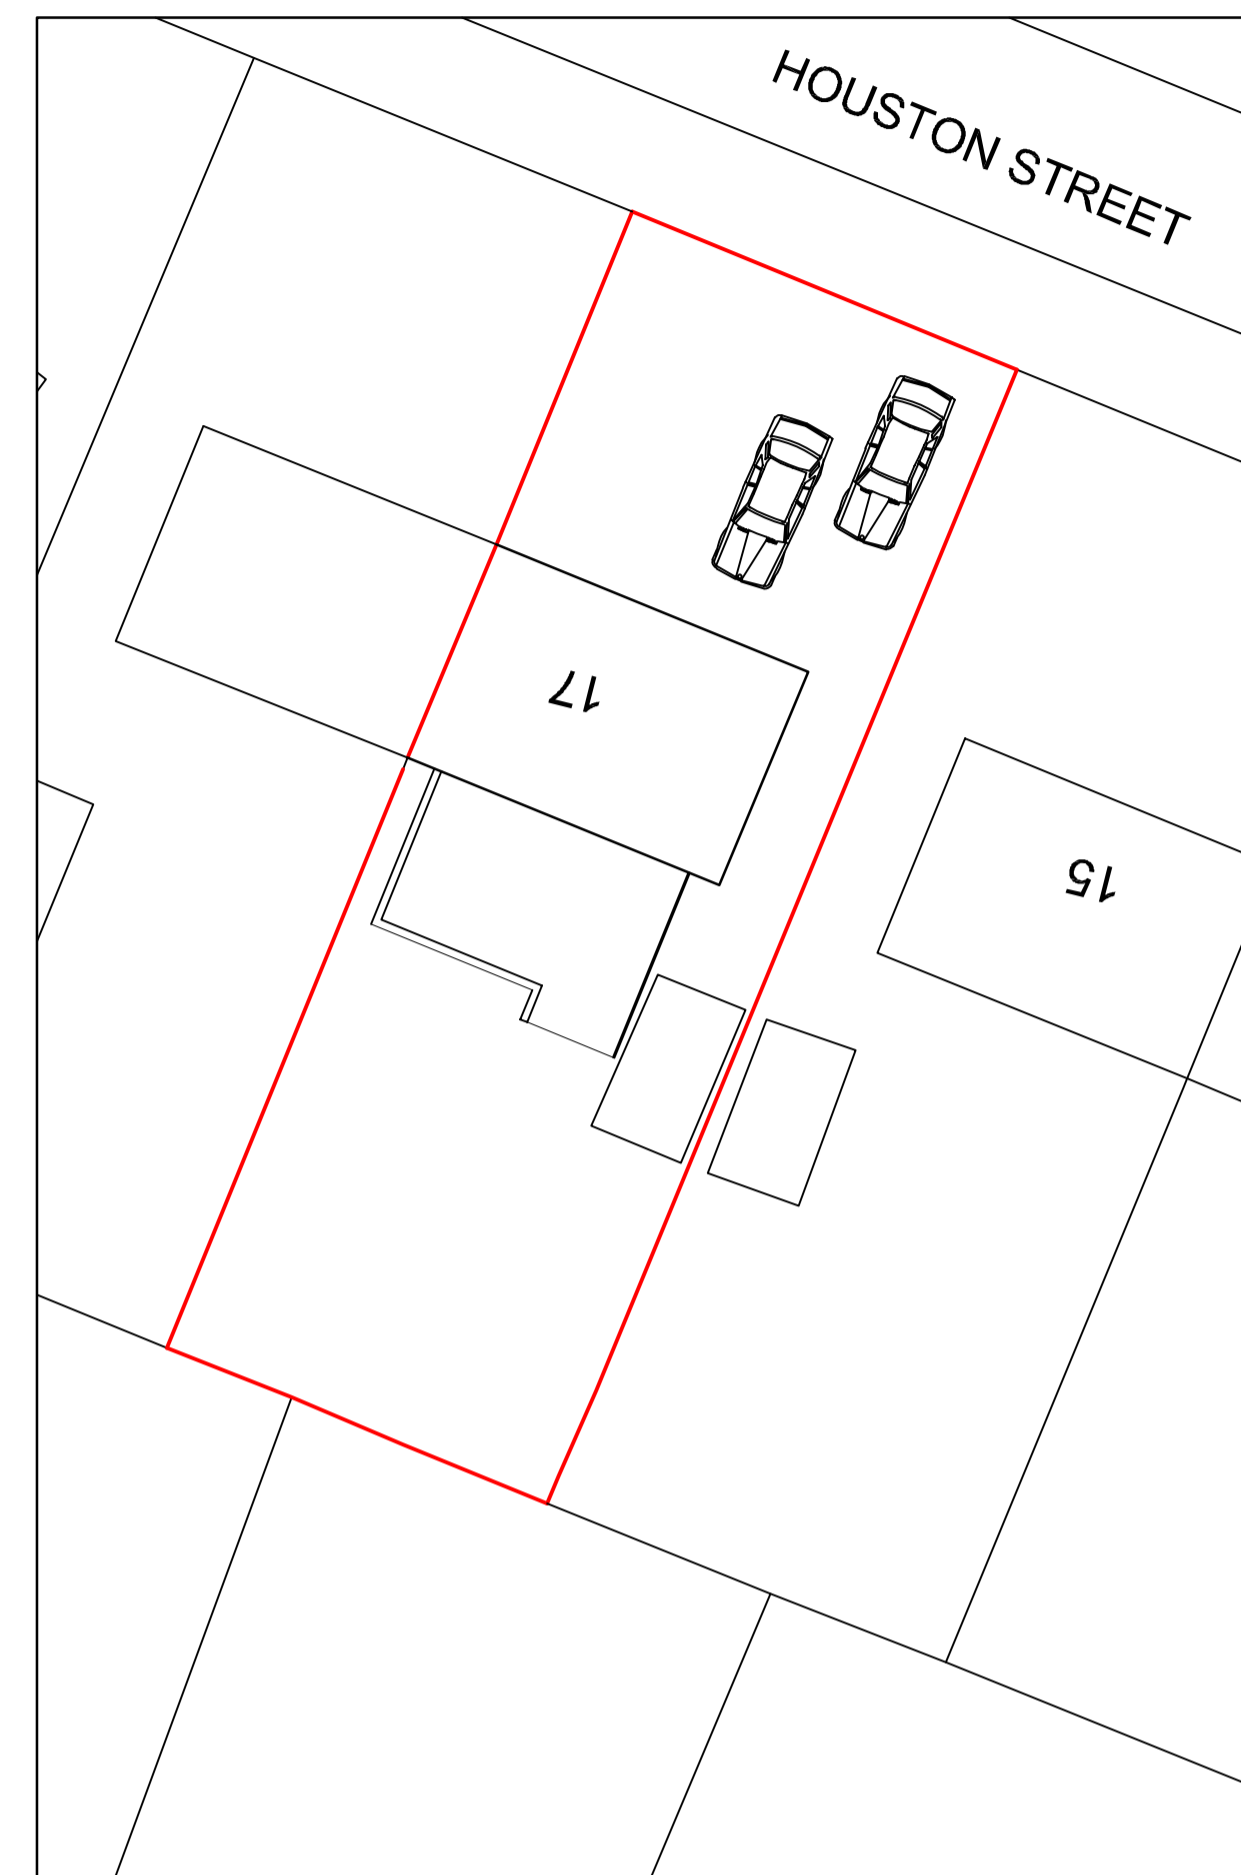

Ground Floor 1:50

Location Plan 1:1250

Block Plan 1:200

Side 1:100

Rear 1:100

Project :	Existing
Mrs Laurie	
17 Houston Street	
Hamilton, ML3 6SR	
Scale 1:50/1:100/1:200/1:1250	hou/01
Date: 07/02/24	