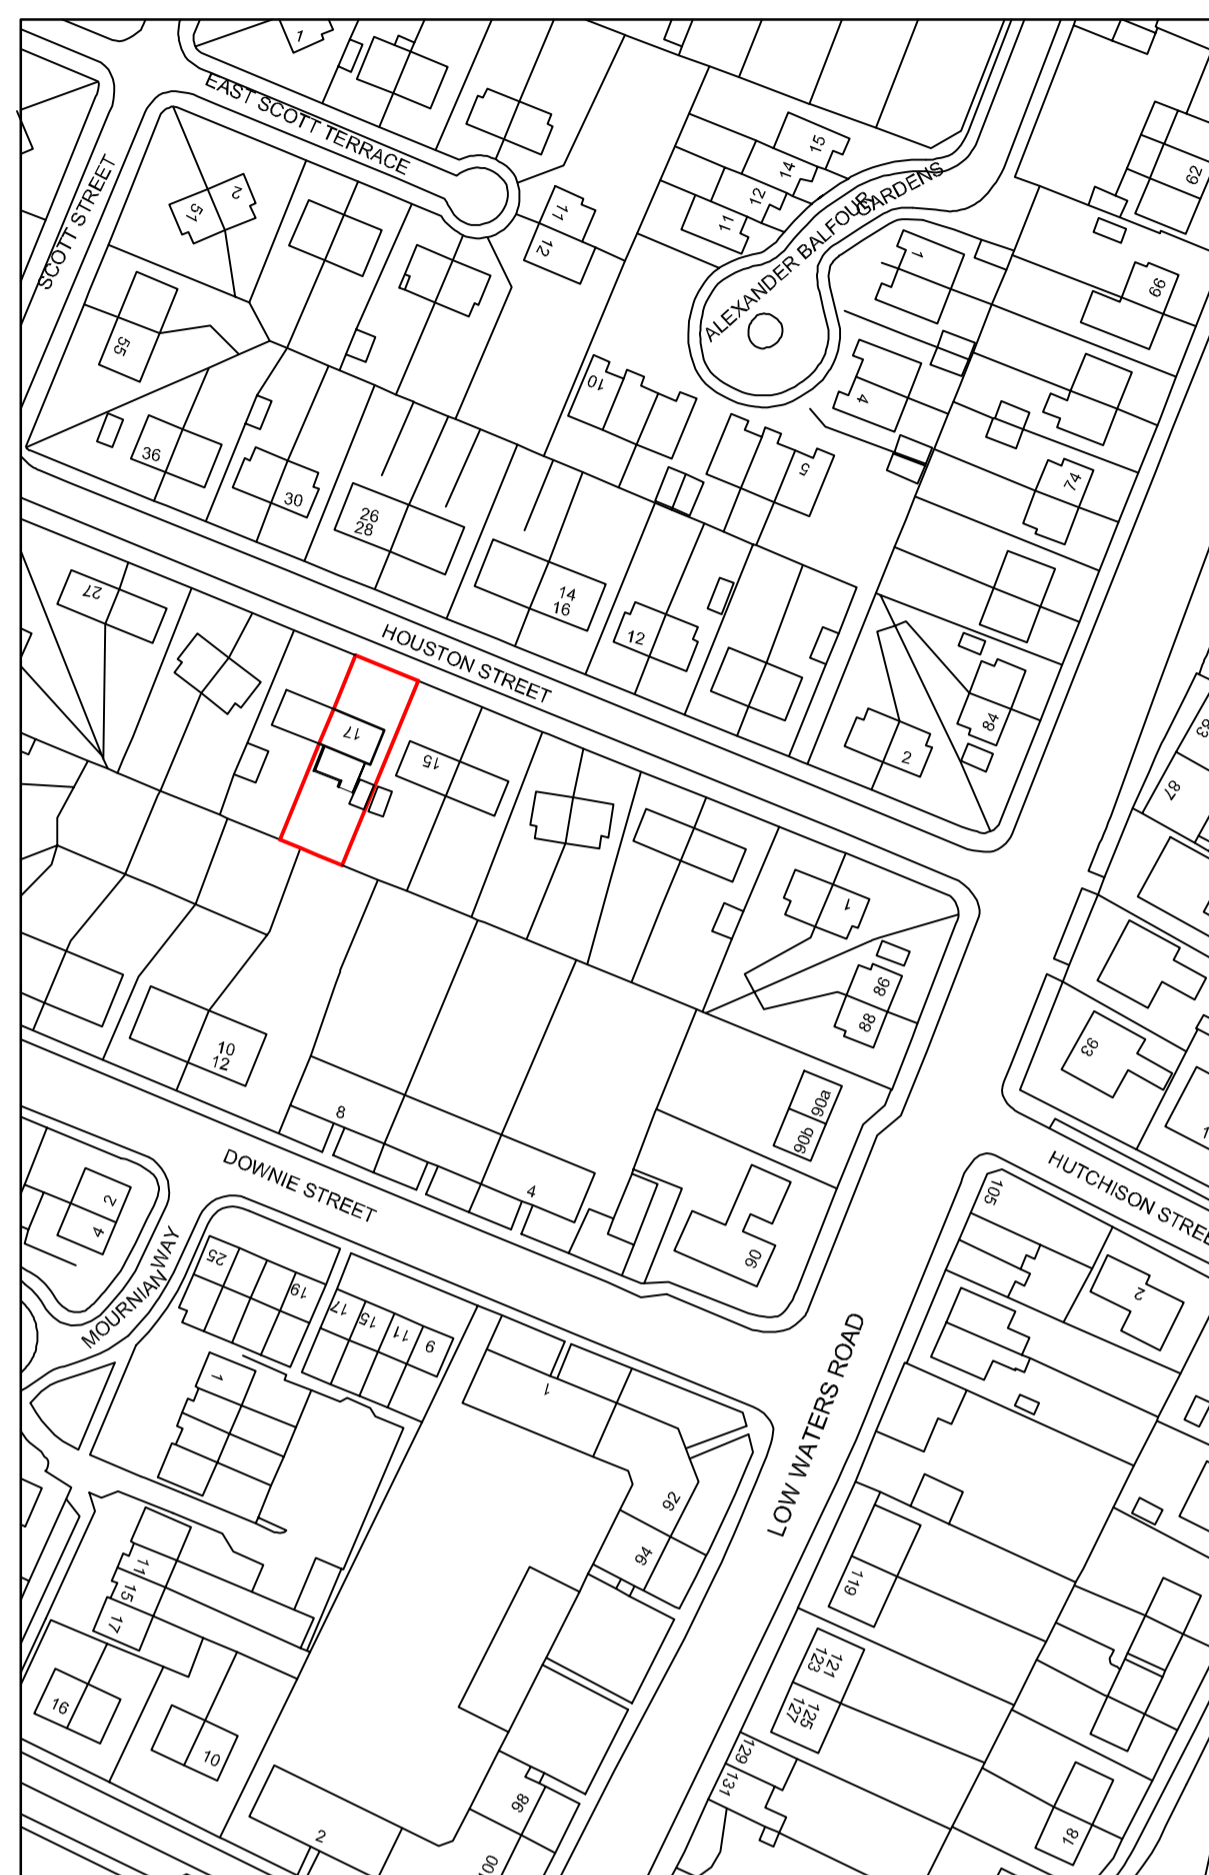

Ground Floor 1:50

Location Plan 1:1250

Block Plan 1:200

Side 1:100

Rear 1:100

Project :	Existing
Mrs Laurie	
17 Houston Street	
Hamilton, ML3 6SR	
Scale 1:50/1:100/1:200/1:1250	hou/01
Date: 07/02/24	