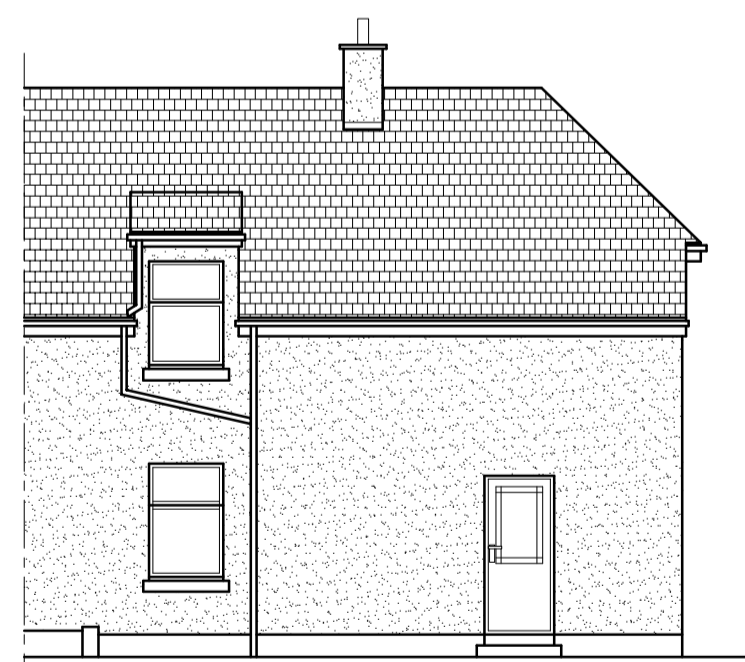

Ground Floor 1:50

Location Plan 1:1250

Block Plan 1:200

Side 1:100

Rear 1:100

Project :	Existing
Mrs Laurie	
17 Houston Street	
Hamilton, ML3 6SR	
Scale 1:50/1:100/1:200/1:1250	hou/01
Date: 07/02/24	