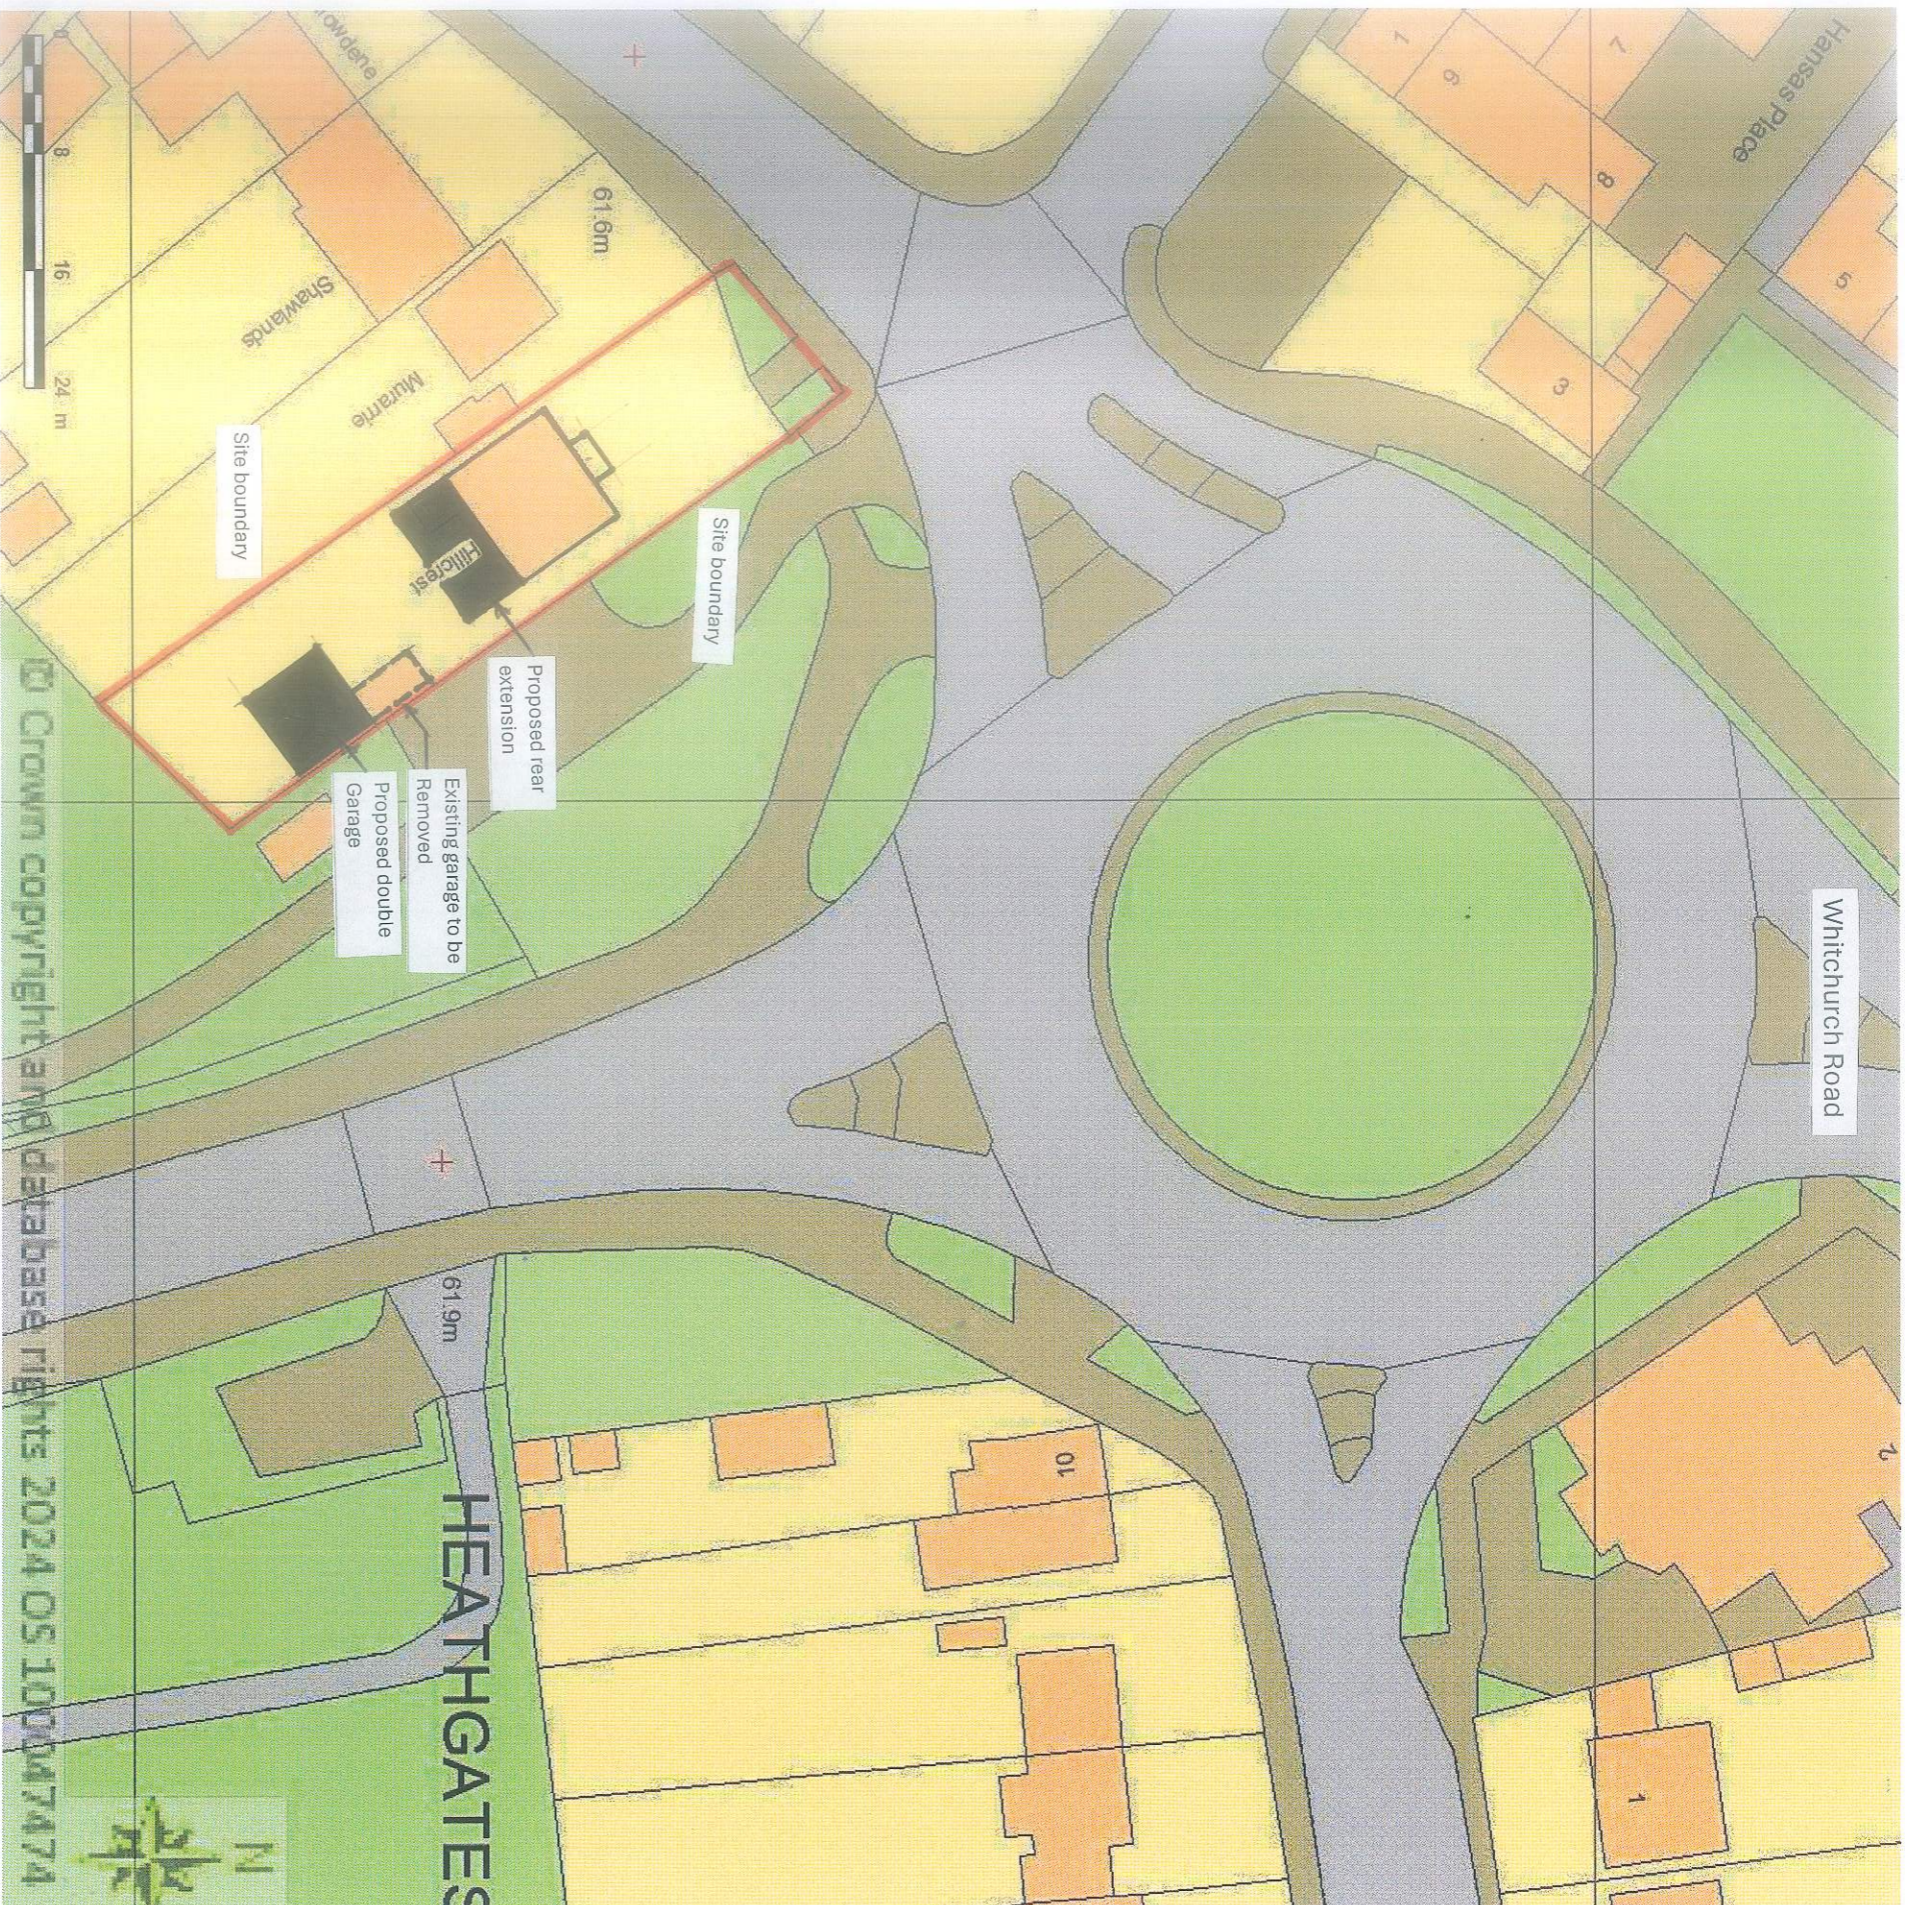

BLOCK/SITE PLAN
AREA 130m x 130m A3
SCALE 1:500
CENTRE COORDINATES: 350411, 314556

Supplied by Streetwise Maps Ltd
www.streetwise.net
Licence No: 100047474
20/02/2024 16:13:39