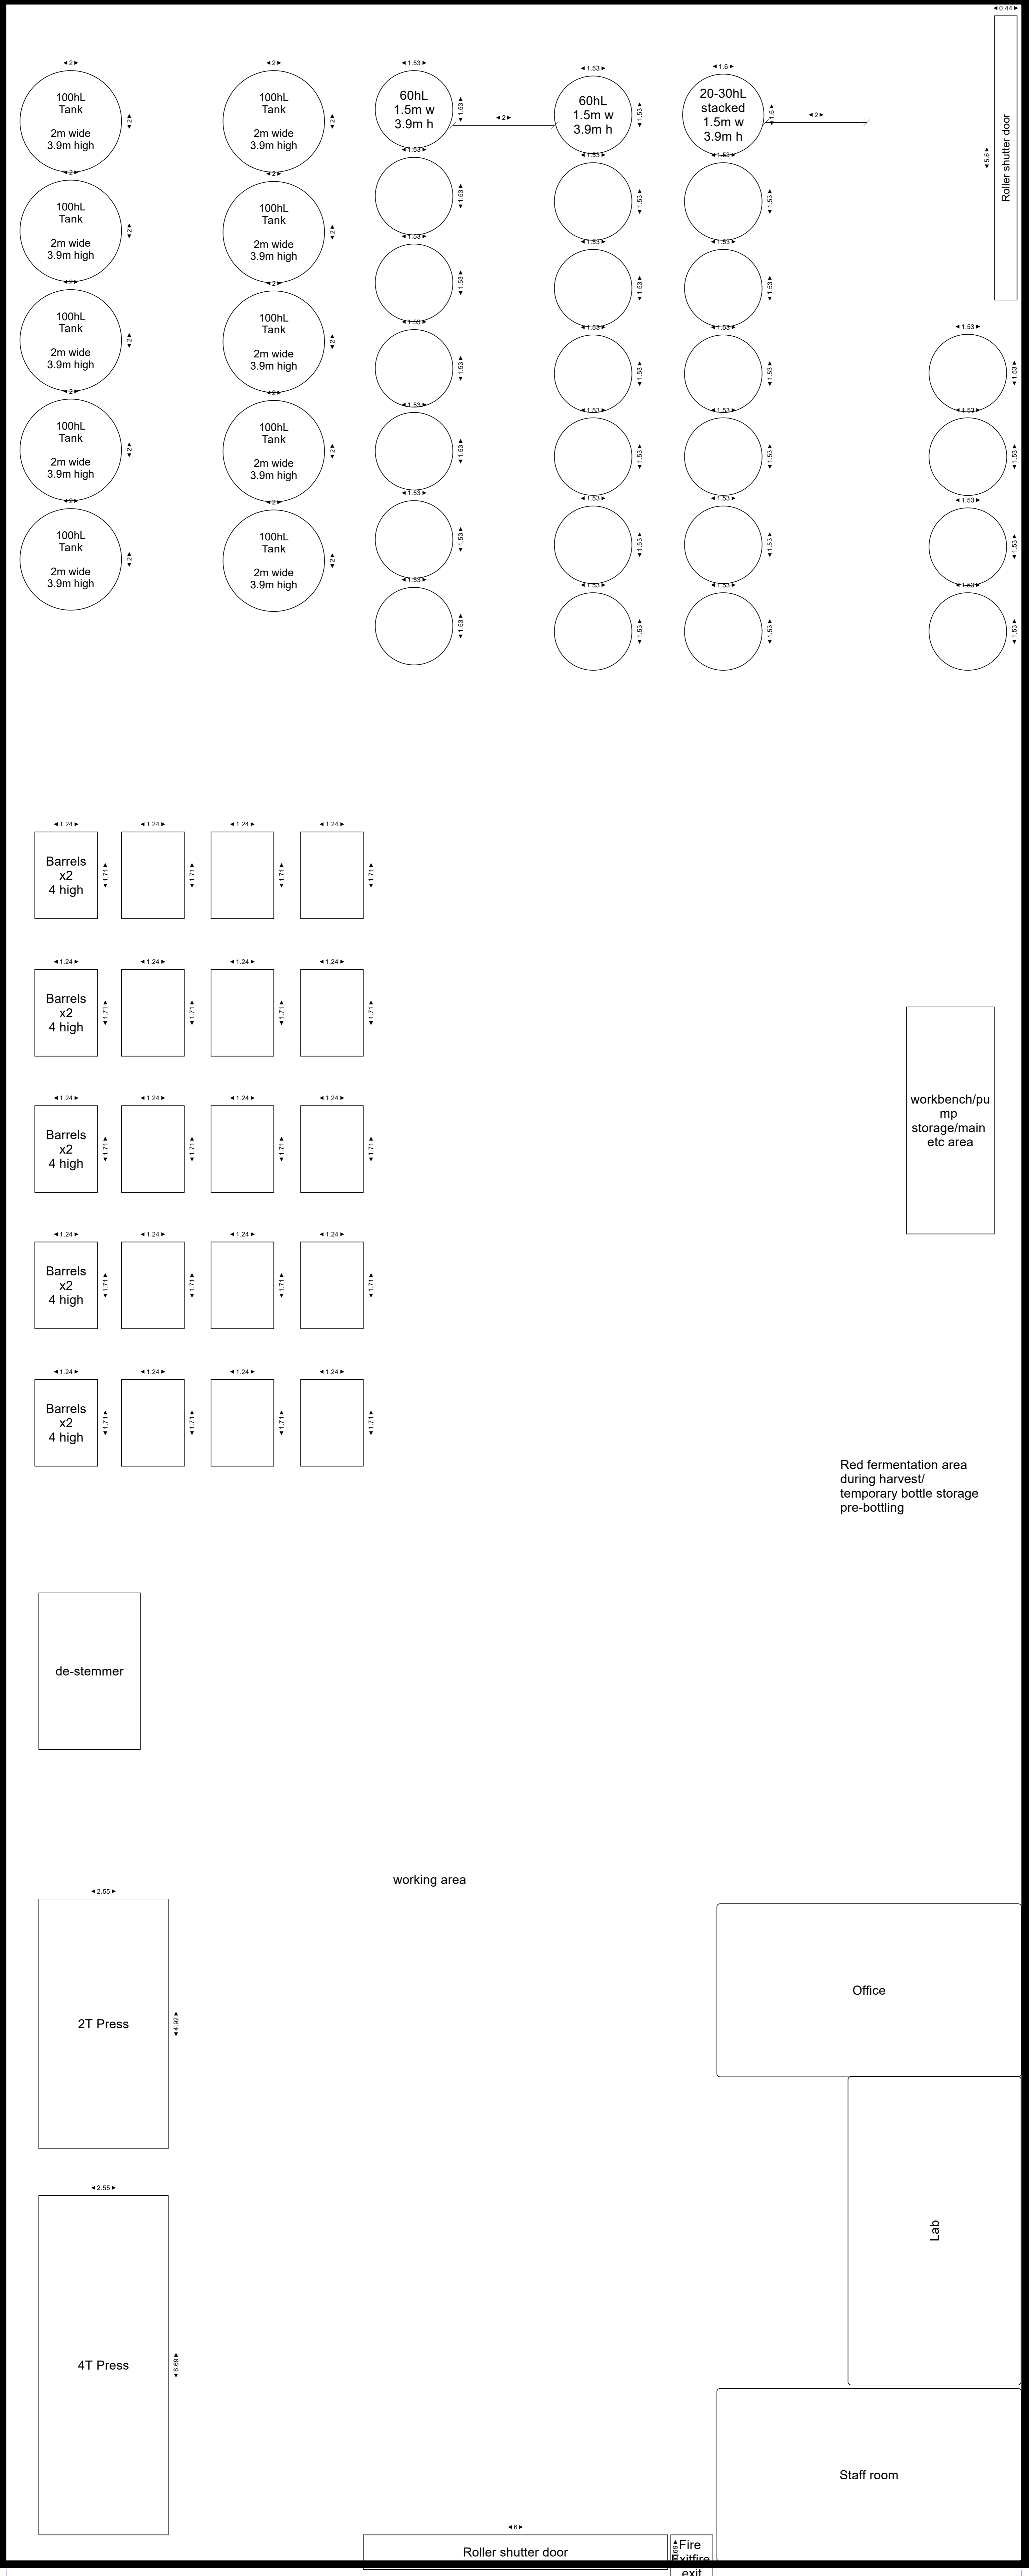

Internal plan for winery at Holton Hall Farm

Scale 1:50 All measurements in metres