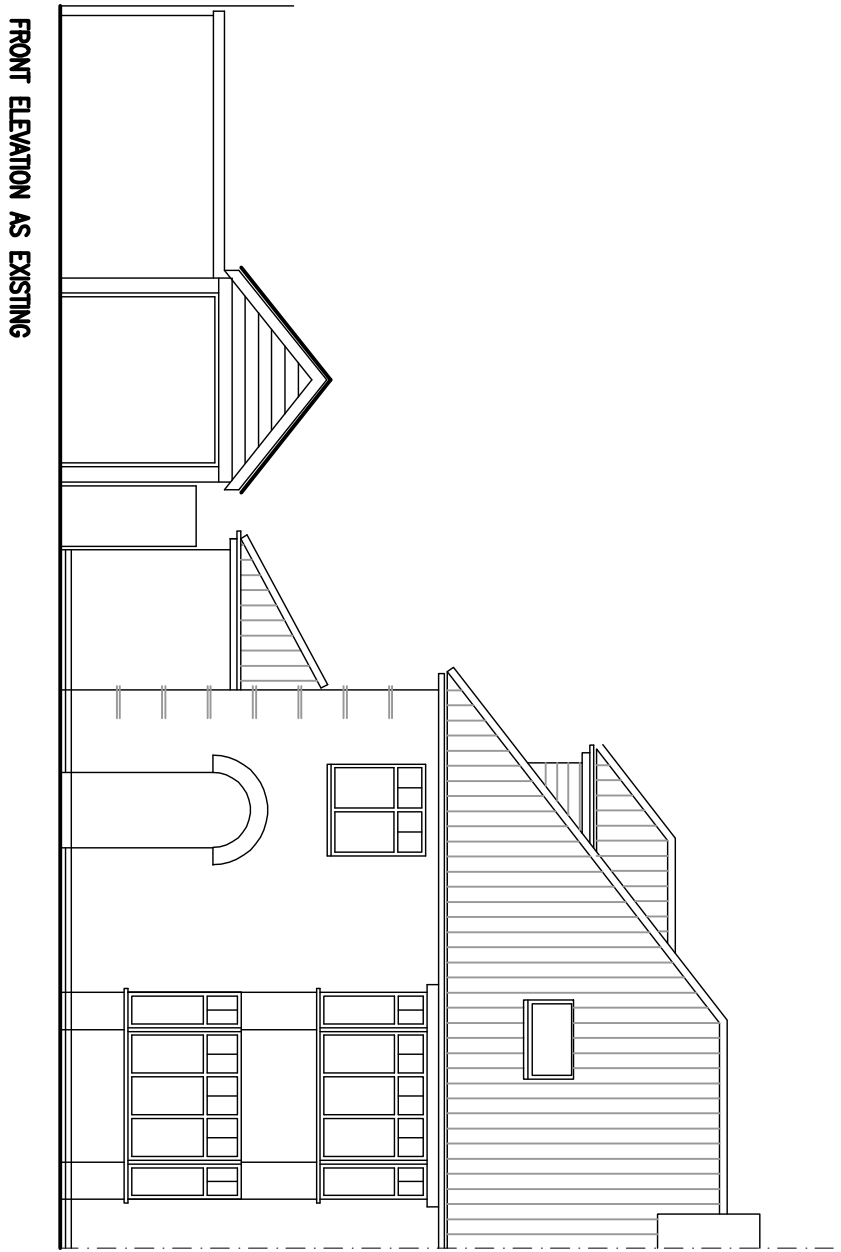

# A3

Annex Extension at 4 Swains Road, Budleigh Salterton  
for Mr and Mrs M Barratt

**elevations as existing**

Scale 1:100

Jan 24

AE:02

Harry Carter 23a West Hill, Budleigh Salterton, Devon. EX9 6BU Tel: 01395 446022