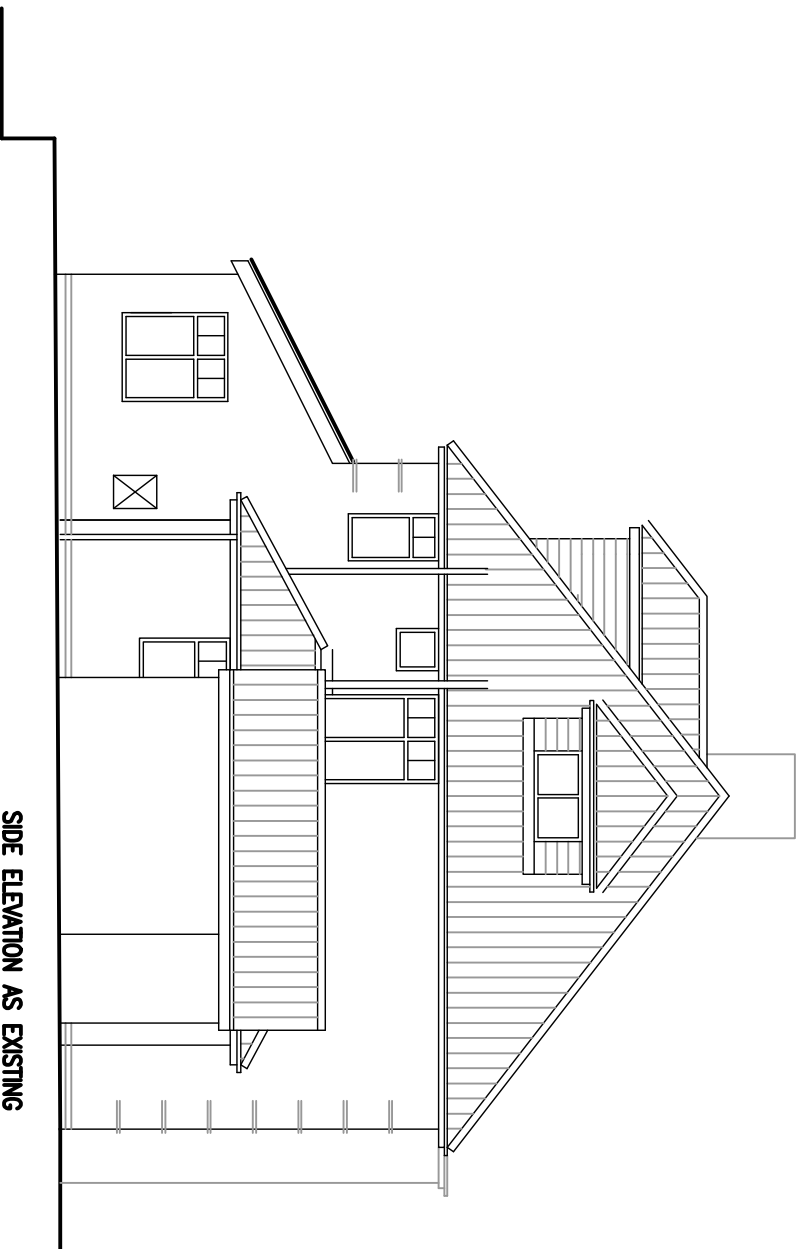

# A3

Annex Extension at 4 Swains Road, Budleigh Salterton  
for Mr and Mrs M Barratt

**elevations as existing**

Scale 1:100

Jan 24

AE:02

Harry Carter 23a West Hill, Budleigh Salterton, Devon. EX9 6BU Tel: 01395 446022