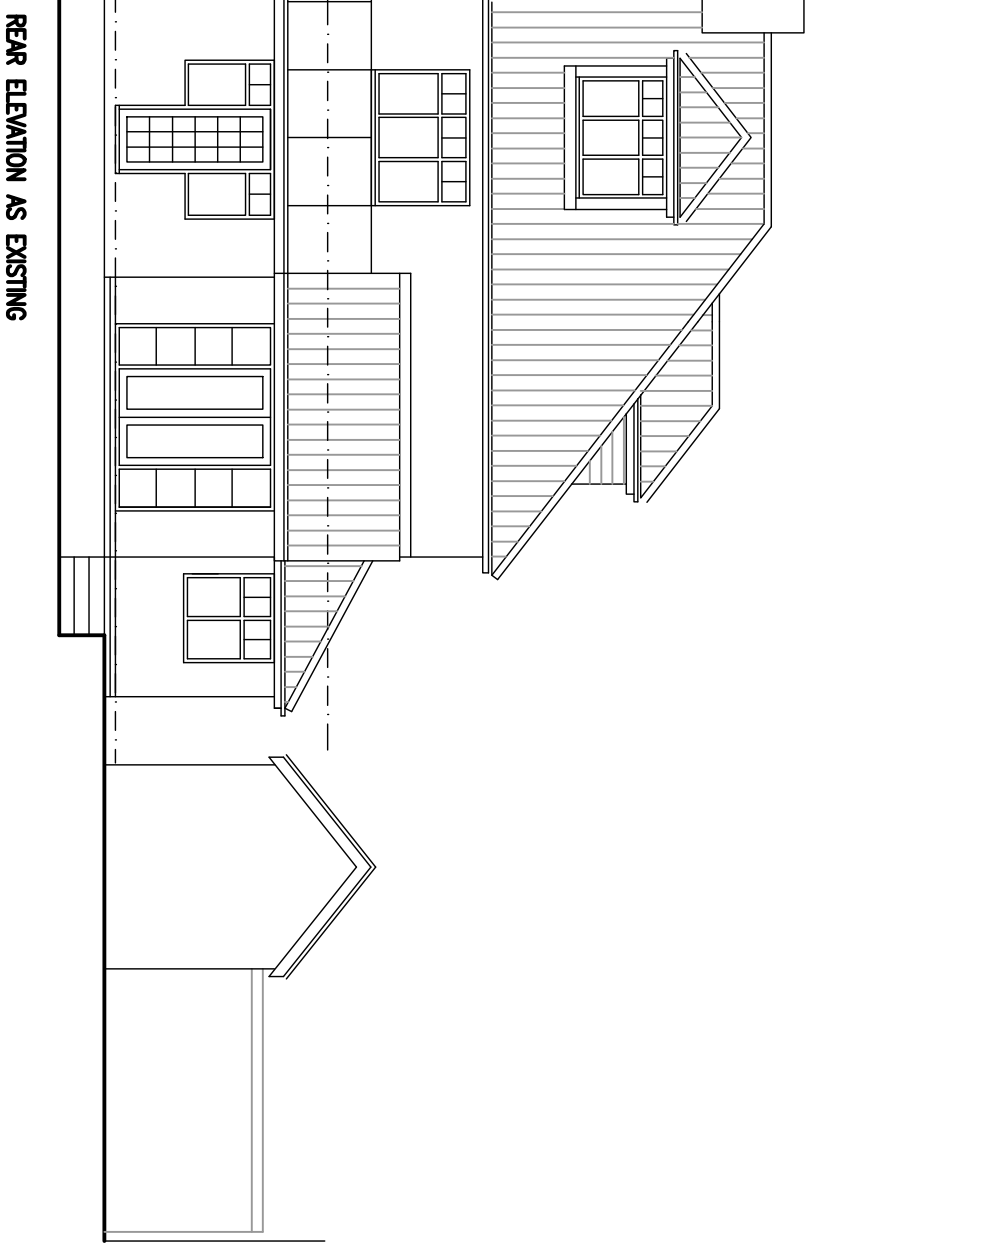

# A3

Annex Extension at 4 Swains Road, Budleigh Salterton  
for Mr and Mrs M Barratt

**elevations as existing**

Scale 1:100

Jan 24

AE:02

Harry Carter 23a West Hill, Budleigh Salterton, Devon. EX9 6BU Tel: 01395 446022