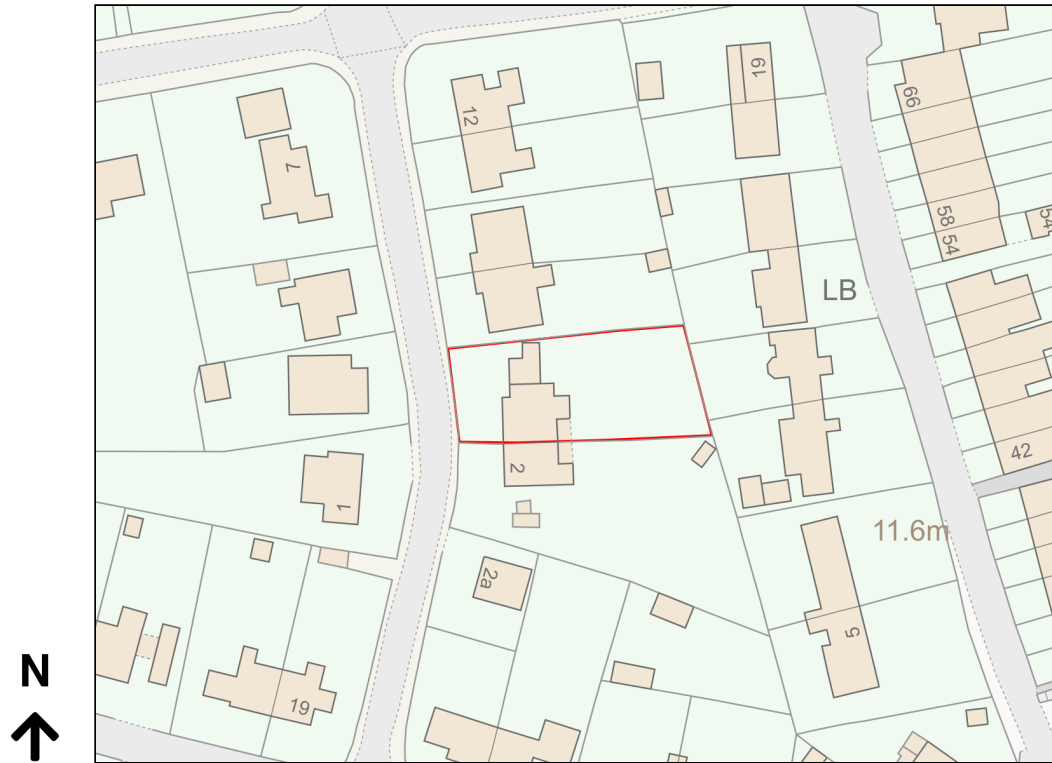

Location Plan

Site Address: 4, Swains Road, Budleigh Salterton, EX9 6HZ

Date Produced: 06-Feb-2024

Scale: 1:1250 @A4

Planning Portal Reference: PP-12770092v1