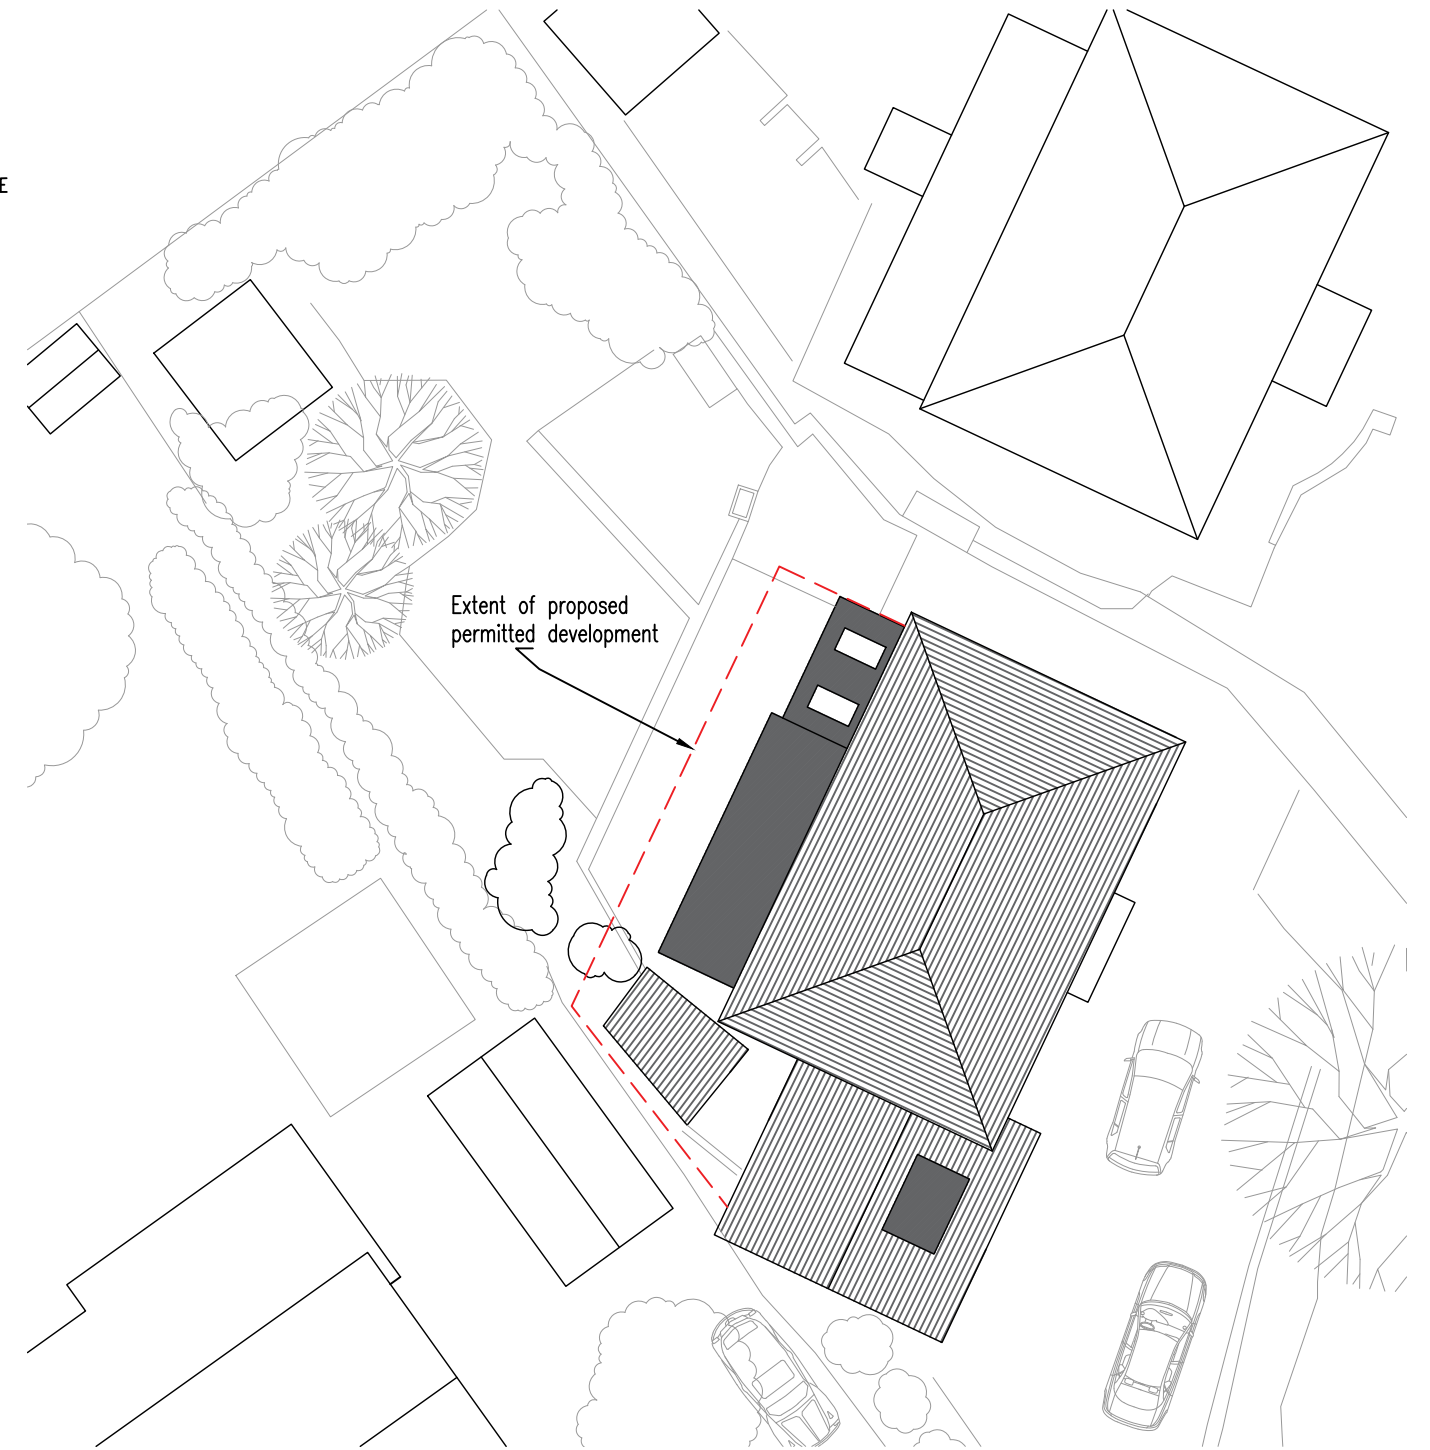

planning

**LOCATION PLAN**

**BLOCK PLAN**

© Crown Copyright 2023  
OS Licence No. 100047474

Note: This drawing is for planning permission only and is not to be used for the purposes of construction. Check dimensions on site.	Revision: - Date:	Proposal: Extension	At: Barafundle, Bunts lane, Seaton	For: Mr & Mrs Jones	Title: Location & block plan	Scale: 1:200/1250 @ A3 Date: 12/02/24 Drawing No: C2314.01	 <b>SEB COPE DESIGN</b> info@sebcope.co.uk 01297 647448
--	----------------------	---------------------	------------------------------------	---------------------	------------------------------	--	--