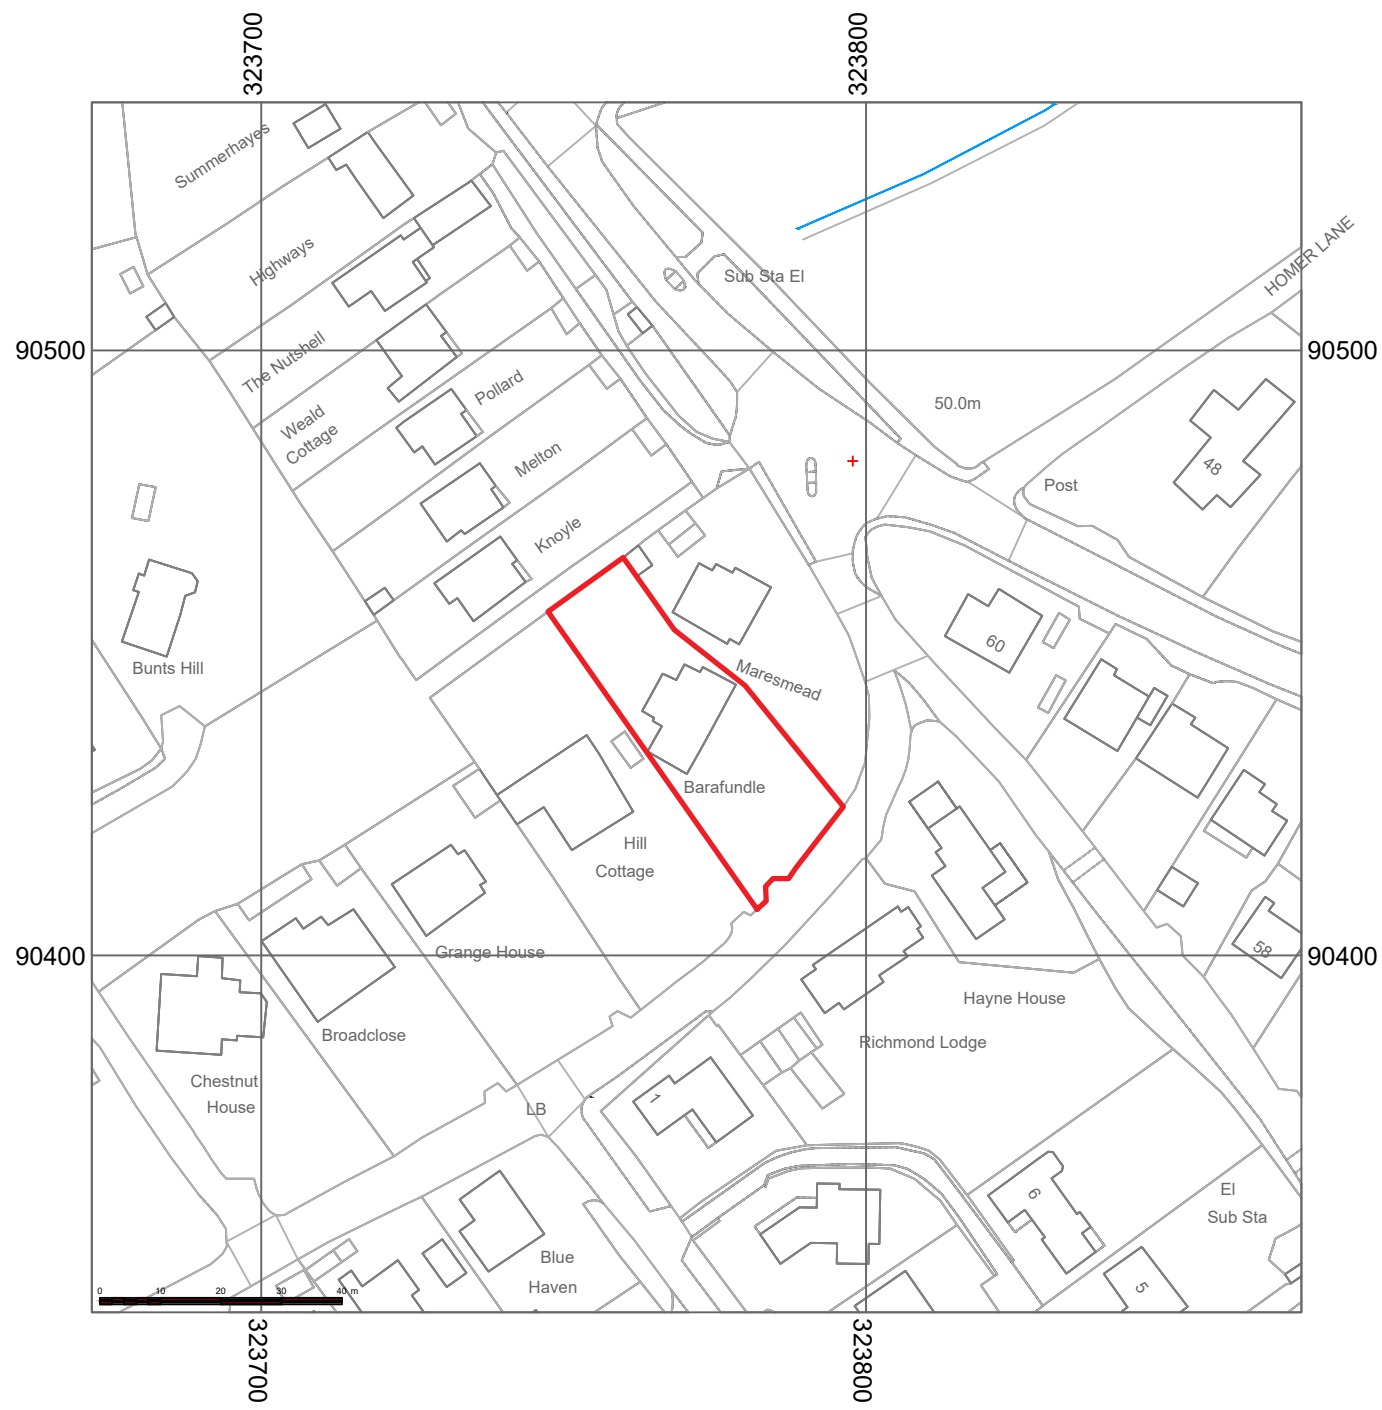

planning

**LOCATION PLAN**

**BLOCK PLAN**

© Crown Copyright 2023  
OS Licence No. 100047474

Note: This drawing is for planning permission only and is not to be used for the purposes of construction. Check dimensions on site.	Revision: - Date:	Proposal: Extension	At: Barafundle, Bunts lane, Seaton	For: Mr & Mrs Jones	Title: Location & block plan	Scale: 1:200/1250 @ A3 Date: 12/02/24 Drawing No: C2314.01	 <b>SEB COPE DESIGN</b> info@sebcope.co.uk 01297 647448
--	----------------------	---------------------	------------------------------------	---------------------	------------------------------	--	--