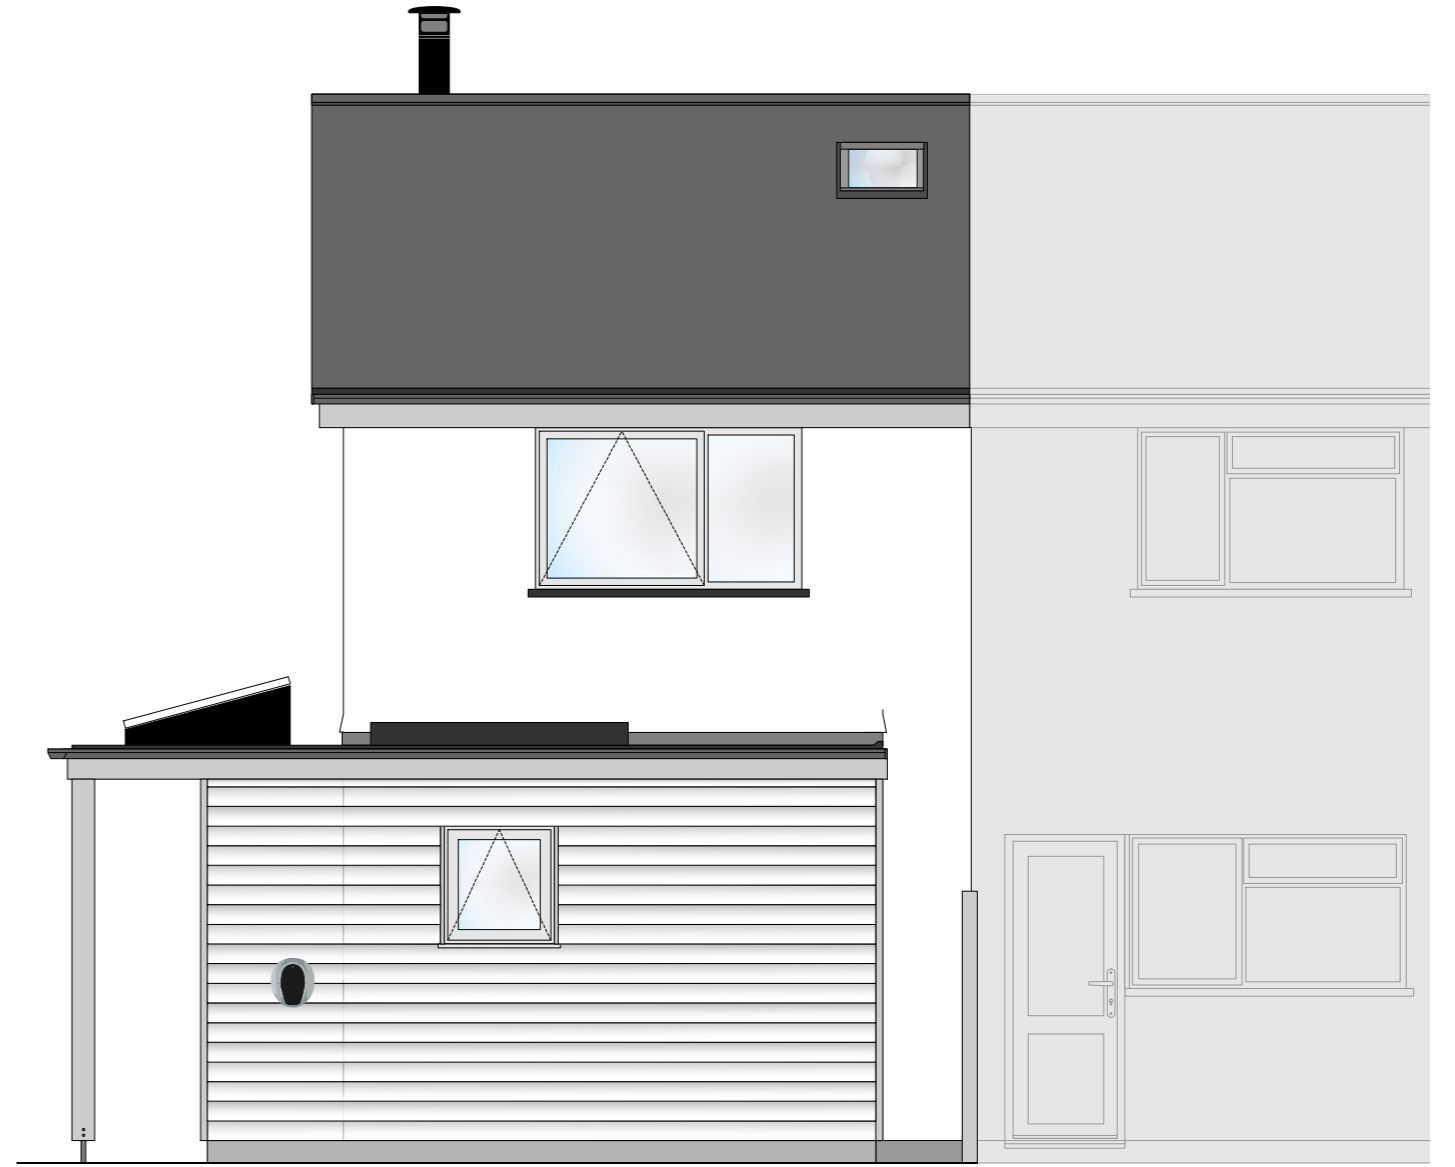

Front elevation (west)

Rear elevation (east)

Proposed front & rear elevations

45 Trevance Park, Tywardreath

Cornwall. PL24 2PY

Mr & Mrs Davies

Scale 1:50 @ A3

Date: 11/02/2024

DRG No: DAV02/08

Drawn by: MD