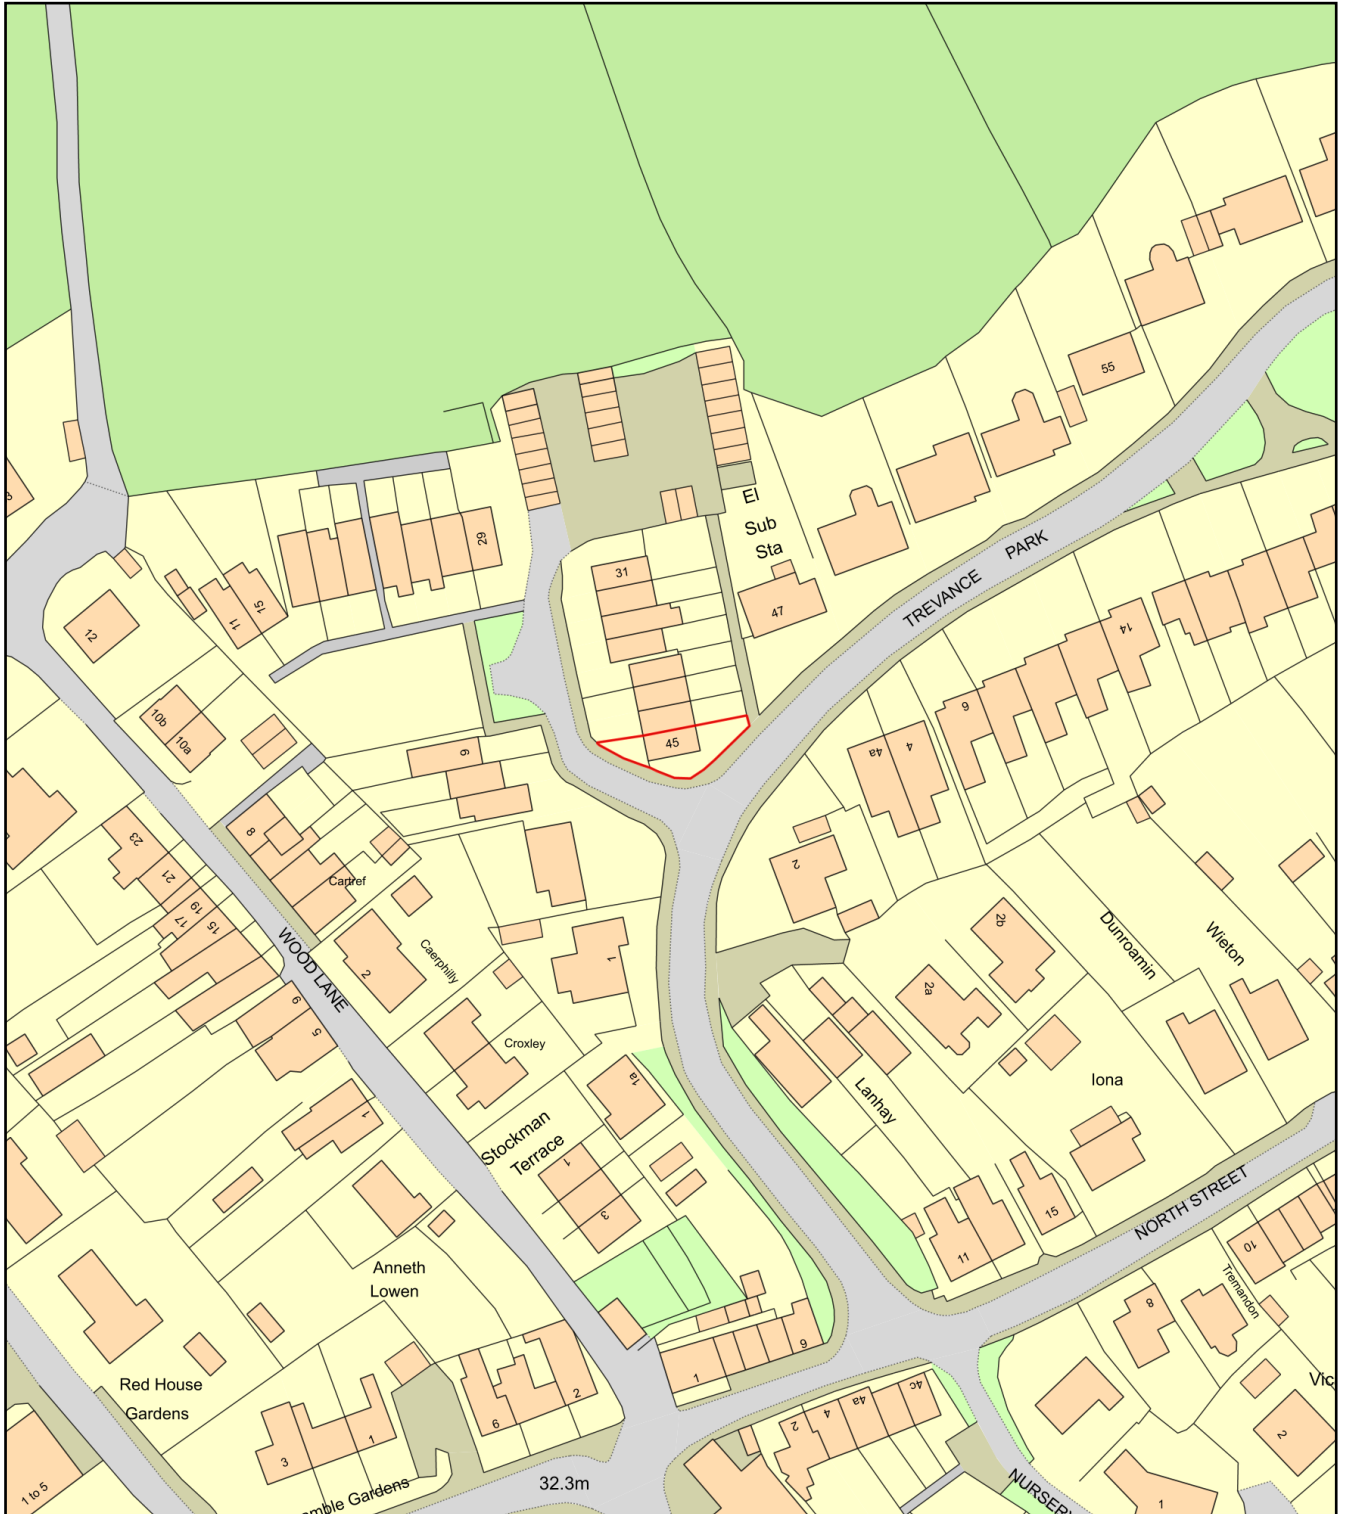

Davies: 45 Trevance Park/Location Plan 1:1250

Plan Produced for: Matthew and Natalie Davies

Date Produced: 27 Jul 2021

Plan Reference Number: TQRQM21208172314525

Scale: 1:1250 @ A4