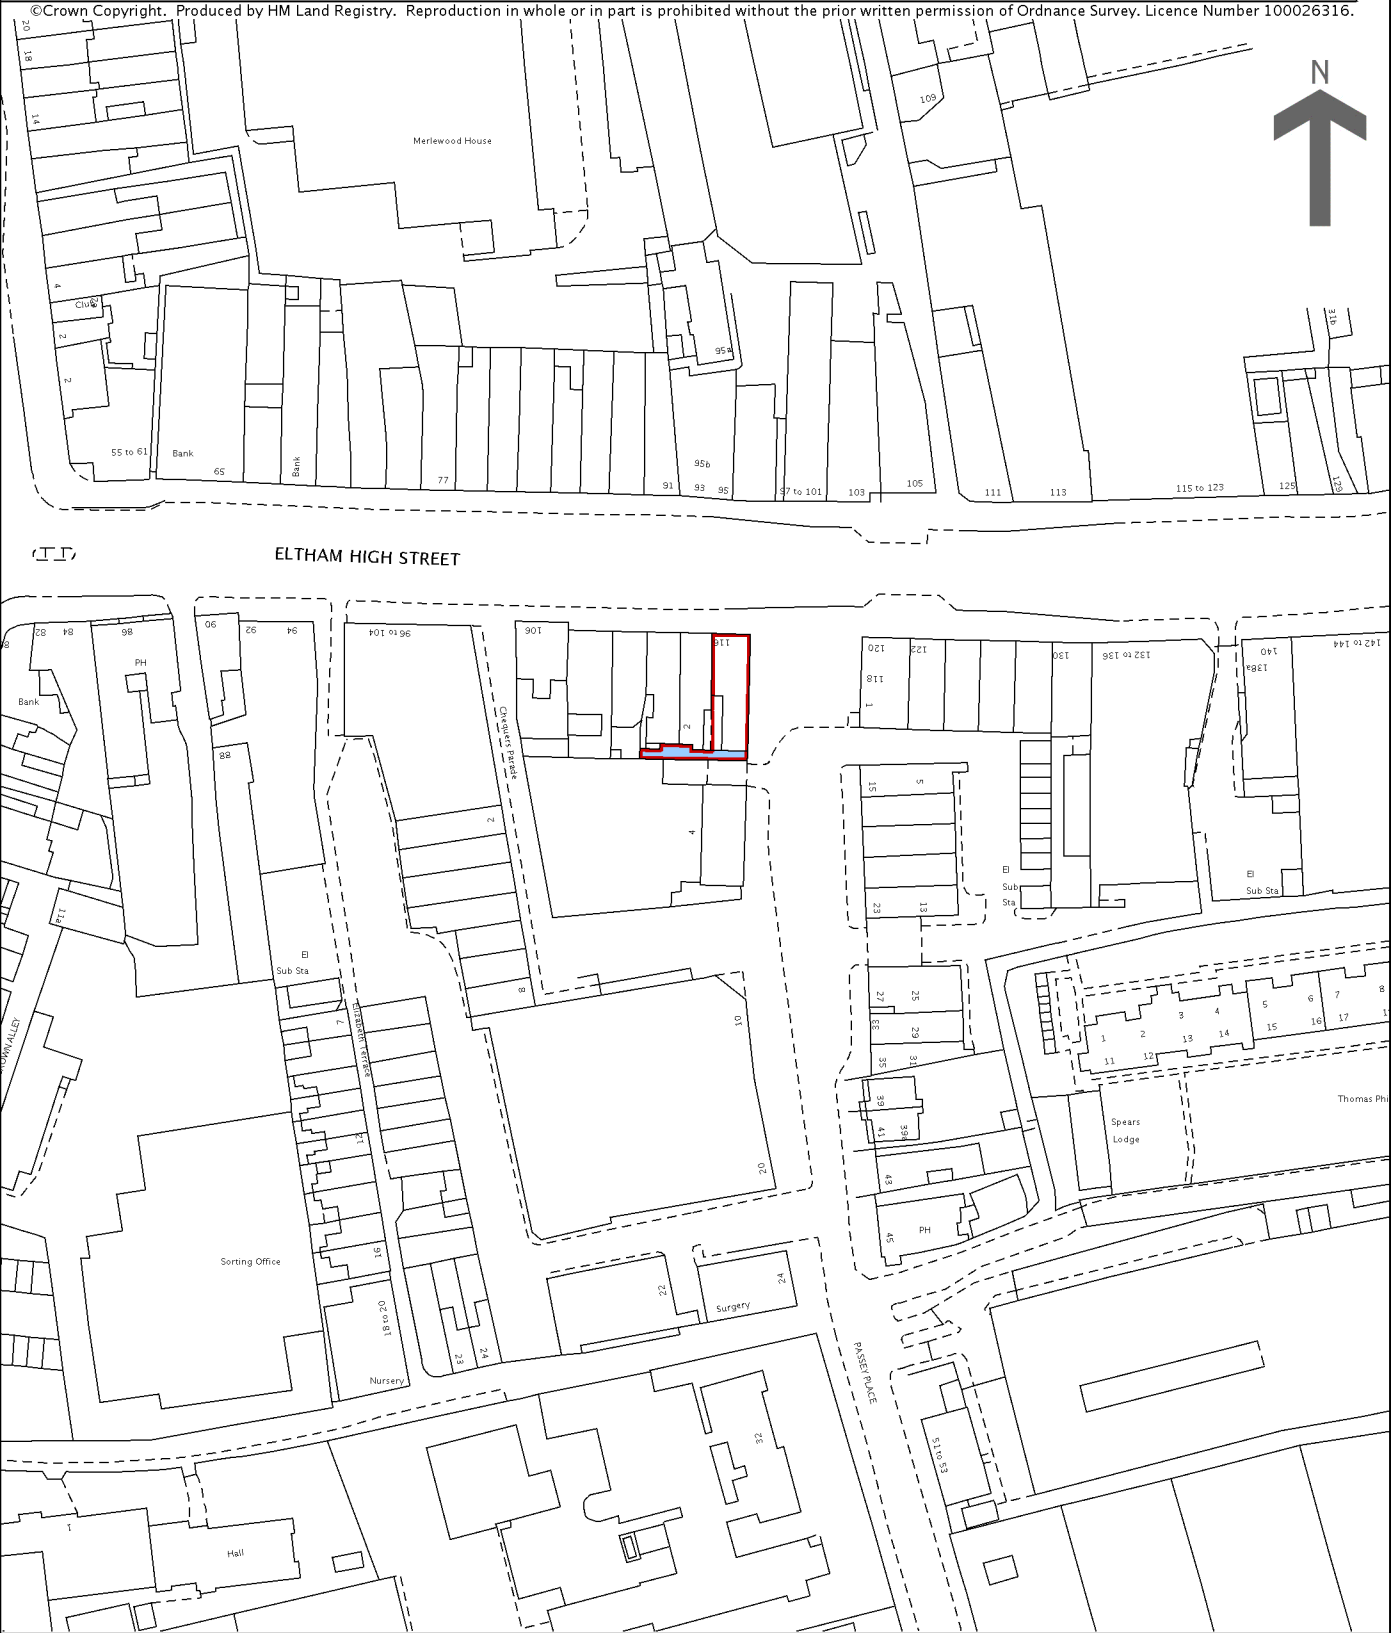

HM Land Registry Current title plan

Title number **SGL350182**
Ordnance Survey map reference **TQ4274SE**
Scale **1:1250**
Administrative area **Greenwich**

© Crown Copyright. Produced by HM Land Registry. Reproduction in whole or in part is prohibited without the prior written permission of Ordnance Survey. Licence Number 100026316.

This is a copy of the title plan on 25 JUL 2017 at 11:23:48. This copy does not take account of any application made after that time even if still pending in HM Land Registry when this copy was issued.

This copy is not an 'Official Copy' of the title plan. An official copy of the title plan is admissible in evidence in a court to the same extent as the original. A person is entitled to be indemnified by the registrar if he or she suffers loss by reason of a mistake in an official copy. If you want to obtain an official copy, the HM Land Registry web site explains how to do this.

HM Land Registry endeavours to maintain high quality and scale accuracy of title plan images. The quality and accuracy of any print will depend on your printer, your computer and its print settings. This title plan shows the general position, not the exact line, of the boundaries. It may be subject to distortions in scale. Measurements scaled from this plan may not match measurements between the same points on the ground.