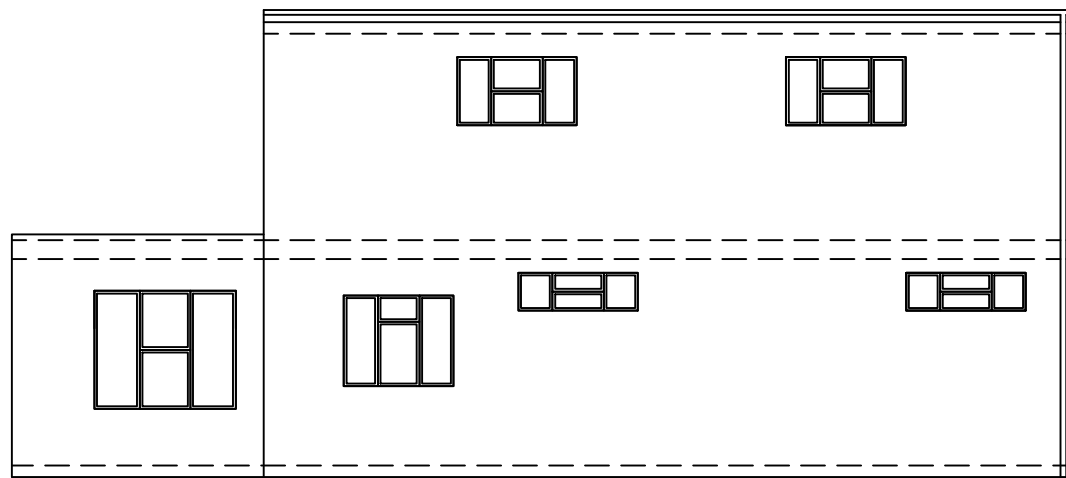

Front / South

Rear / North

Side / West

Side / East

**Disabled  
Facilities  
Consultant**

**PROJECT**

52b, Southbury Road,  
Enfield,  
Middlesex,  
EN1 1YB

Client: Mrs. J. Zervos

Contact: 07887 777635

**Drawing Title**  
**Existing Elevations**

**Notes**

Drawn By  
SJW

Scale 1:100 @ A3

Project No./Drawing No.  
52bSR/10/23/3

Rev

Date