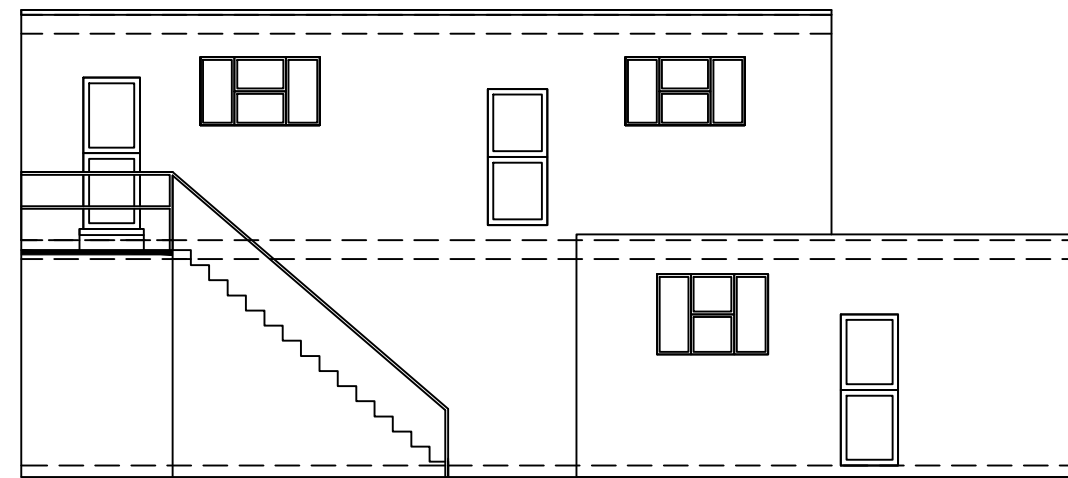

Front / South

Rear / North

Side / West

Side / East

**Disabled  
Facilities  
Consultant**

**PROJECT**

52b, Southbury Road,  
Enfield,  
Middlesex,  
EN1 1YB

Client: Mrs. J. Zervos

Contact: 07887 777635

**Drawing Title**  
**Existing Elevations**

**Notes**

Drawn By  
SJW

Scale 1:100 @ A3

Project No./Drawing No.  
52bSR/10/23/3

Rev

Date