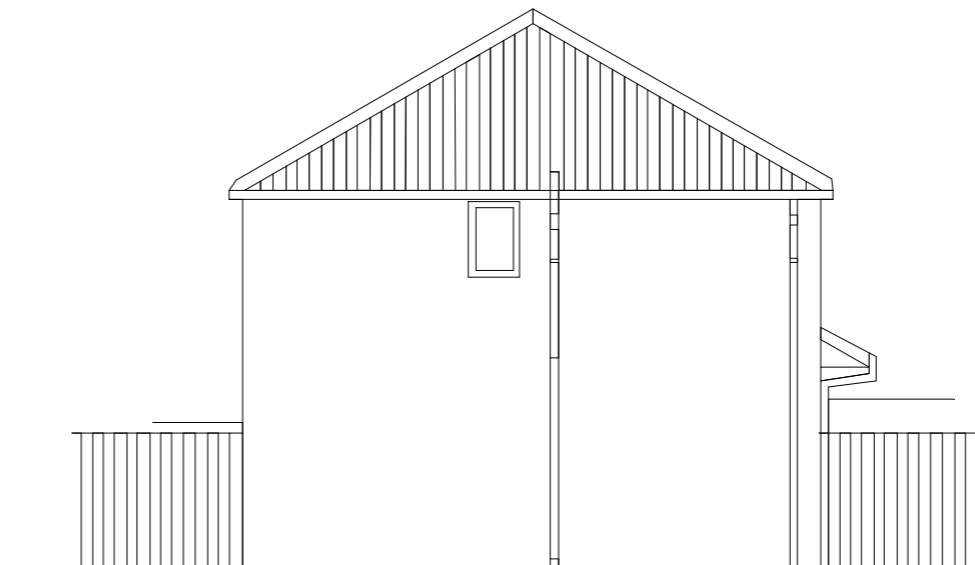

Proposed East Elevation

Proposed South Elevation

Proposed West Elevation

Proposed North Elevation

SN Consultants Limited  
43 Chatsworth Road  
Bristol  
BS16 3QP

Email: [saiqa.noreen@snconsultants.co.uk](mailto:saiqa.noreen@snconsultants.co.uk)  
Tel: +44 7722 857 331

Drawing Status

**PLANNING**

Client

**Asif Akbar**

Project

**58 Dominion Road Bristol BS16 3ET**

Drawing Title

**Proposed Elevations**

Scale

**1:100**

Sheet Size

**A3**

Date

**NOV 2023**

Drawing No.

**2023/26/005**