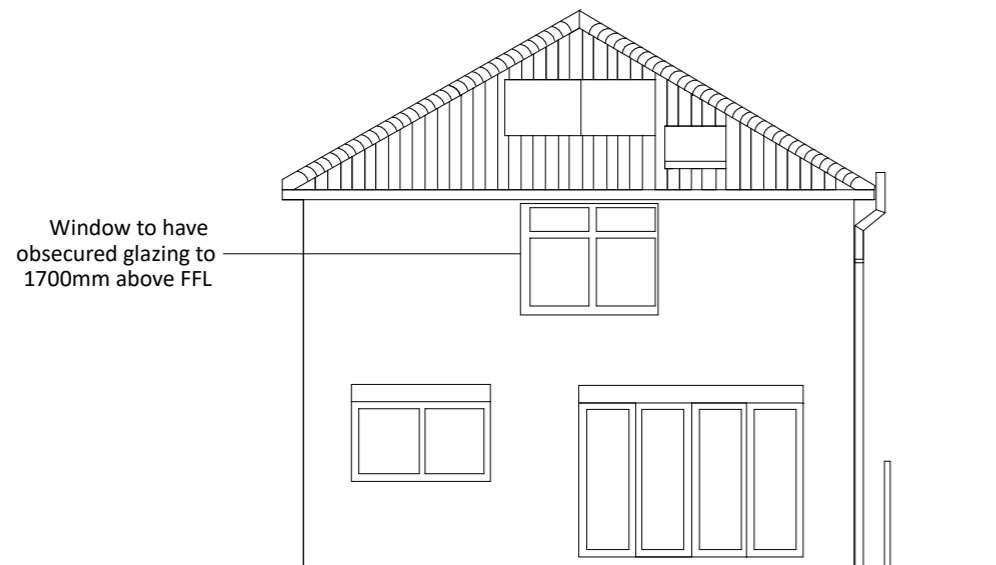

Proposed East Elevation

Proposed South Elevation

Proposed West Elevation

Proposed North Elevation

SN Consultants Limited  
43 Chatsworth Road  
Bristol  
BS16 3QP

Email: [saiqa.noreen@snconsultants.co.uk](mailto:saiqa.noreen@snconsultants.co.uk)  
Tel: +44 7722 857 331

Drawing Status

**PLANNING**

Client

**Asif Akbar**

Project

**58 Dominion Road Bristol BS16 3ET**

Drawing Title

**Proposed Elevations**

Scale

**1:100**

Sheet Size

**A3**

Date

**NOV 2023**

Drawing No.

**2023/26/005**