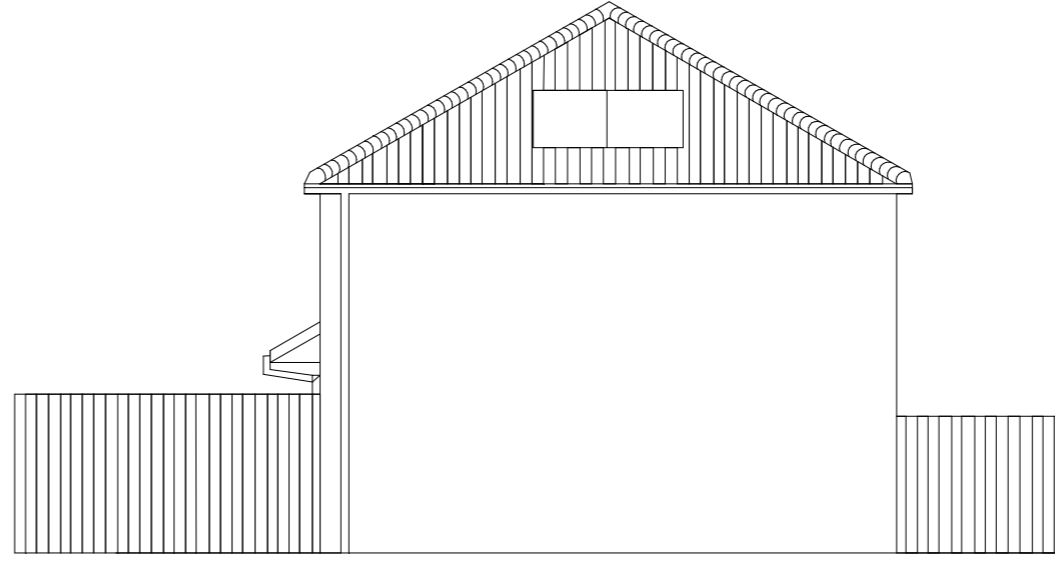

Proposed East Elevation

Proposed South Elevation

Proposed West Elevation

Proposed North Elevation

SN Consultants Limited  
43 Chatsworth Road  
Bristol  
BS16 3QP

Email: [saiqa.noreen@snconsultants.co.uk](mailto:saiqa.noreen@snconsultants.co.uk)  
Tel: +44 7722 857 331

Drawing Status

**PLANNING**

Client

**Asif Akbar**

Project

**58 Dominion Road Bristol BS16 3ET**

Drawing Title

**Proposed Elevations**

Scale

**1:100**

Sheet Size

**A3**

Date

**NOV 2023**

Drawing No.

**2023/26/005**