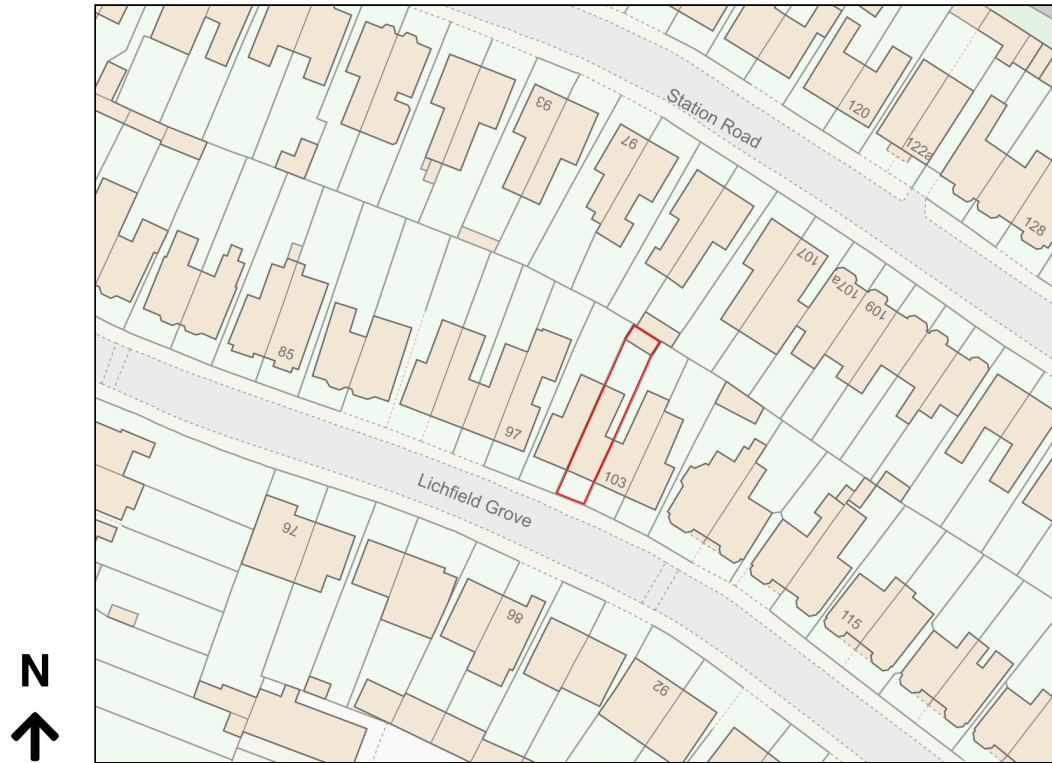

Location Plan

Site Address: 101, Lichfield Grove, Finchley, London, N3 2JL

Date Produced: 06-Feb-2024

Scale: 1:1250 @A4

Planning Portal Reference: PP-12785849v1